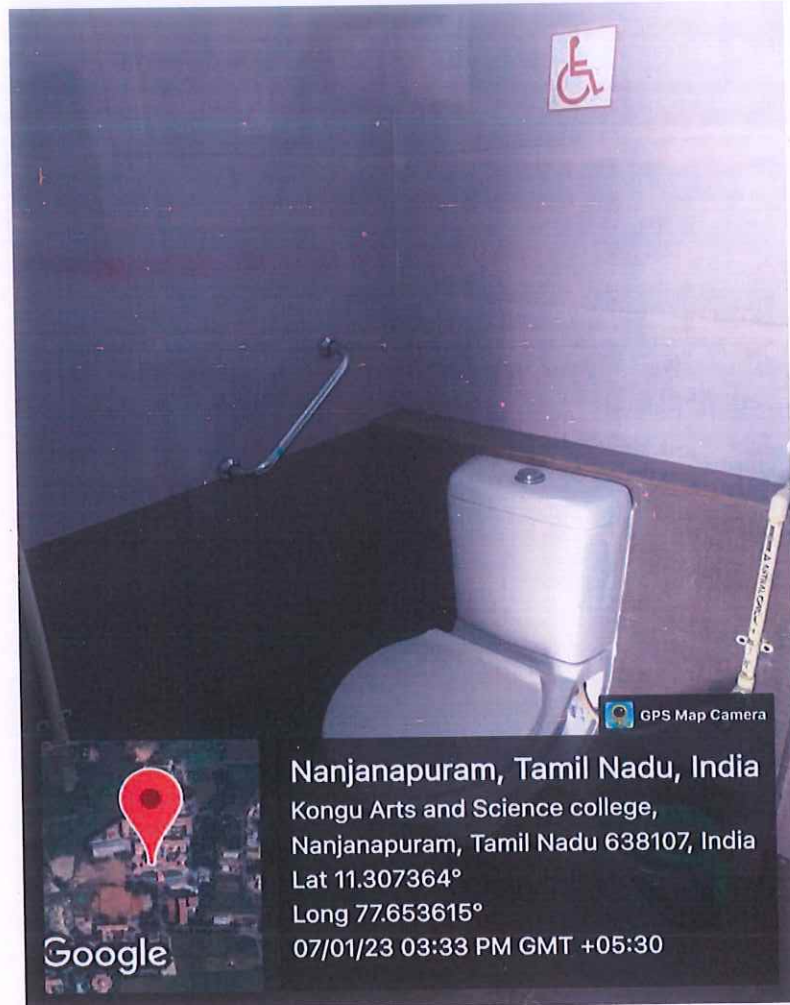

KONGU ARTS AND SCIENCE COLLEGE
(An Autonomous Institution, Affiliated to Bharathiar University, Coimbatore)

ERODE – 638 107

Disabled Friendly Washrooms are constructed in the Main Block Annexure Building for the convenience of the students