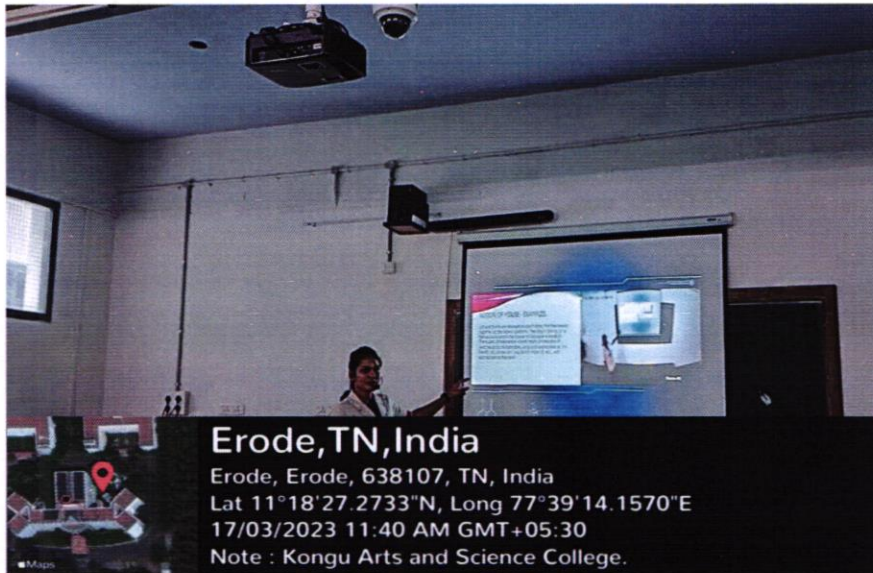

INTERIOR VIEW