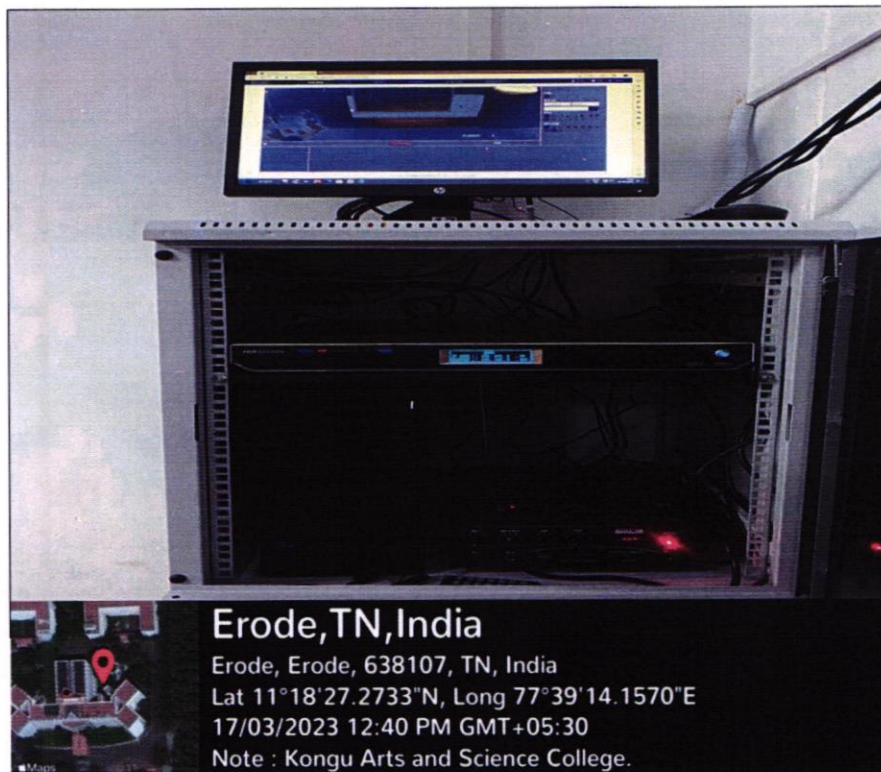

KONGU ARTS AND SCIENCE COLLEGE

(An Autonomous Institution, Affiliated to Bharathiar University, Coimbatore)

ERODE – 638 107

BROADCASTING DVR SERVER UNIT