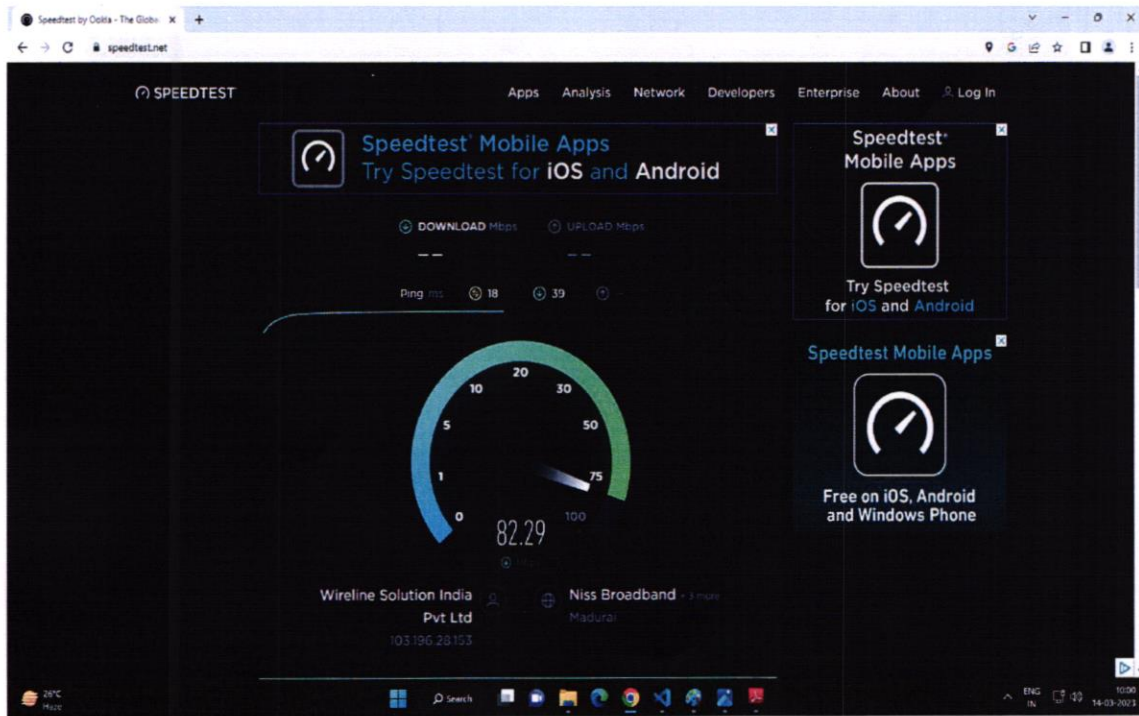

## Speed Test Report

  
PRINCIPAL,  
KONGU ARTS AND SCIENCE COLLEGE  
(AUTONOMOUS)  
NANJANAPURAM, ERODE - 638 107.

**KONGU ARTS AND SCIENCE COLLEGE**  
(An Autonomous Institution, Affiliated to Bharathiar University, Coimbatore)  
**ERODE – 638 107**