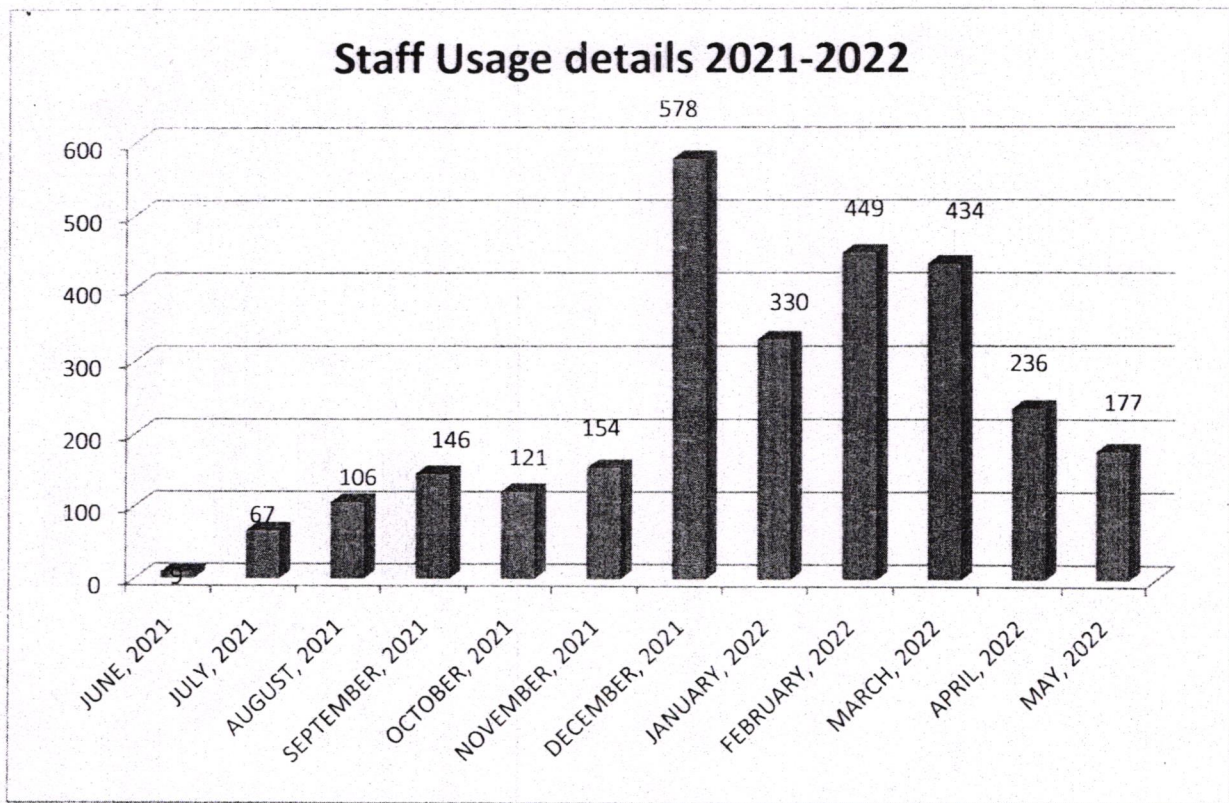

KONGU ARTS AND SCIENCE COLLEGE (AUTONOMOUS)

NANJANAPURAM, ERODE-638107

LIBRARY USER UTILIZATION DETAILS (STAFF)

MONTH	STAFF
JUNE, 2021	9
JULY, 2021	67
AUGUST, 2021	106
SEPTEMBER, 2021	146
OCTOBER, 2021	121
NOVEMBER, 2021	154
DECEMBER, 2021	578
JANUARY, 2022	330
FEBRUARY, 2022	449
MARCH, 2022	434
APRIL, 2022	236
MAY, 2022	177

LIBRARIAN,
KONGU ARTS AND SCIENCE COLLEGE
(AUTONOMOUS)
NANJANAPURAM, ERODE - 638 107.