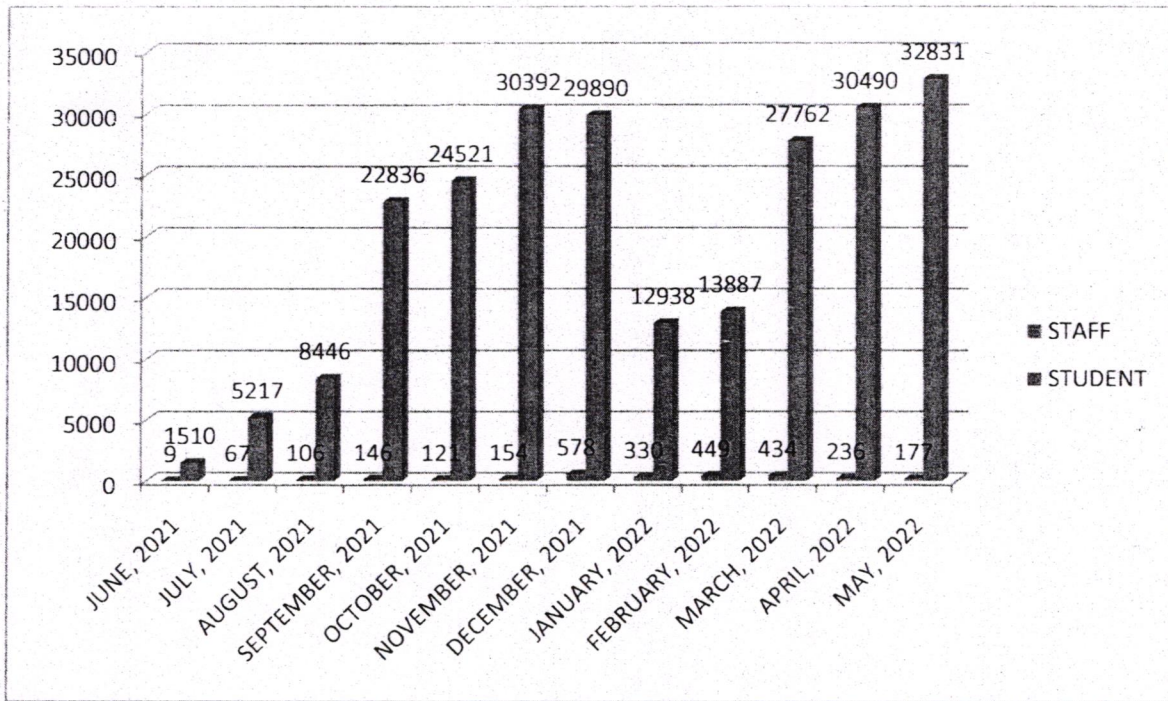

- 3 JUN 2022

KONGU ARTS AND SCIENCE COLLEGE (AUTONOMOUS)
NANJANAPURAM, ERODE-638107

LIBRARY USER UTILIZATION DETAILS (STUDENT AND STAFF)

MONTH	STAFF	STUDENT
JUNE, 2021	9	1510
JULY, 2021	67	5217
AUGUST, 2021	106	8446
SEPTEMBER, 2021	146	22836
OCTOBER, 2021	121	24521
NOVEMBER, 2021	154	30392
DECEMBER, 2021	578	29890
JANUARY, 2022	330	12938
FEBRUARY, 2022	449	13887
MARCH, 2022	434	27762
APRIL, 2022	236	30490
MAY, 2022	177	32831

LIBRARIAN,
KONGU ARTS AND SCIENCE COLLEGE
(AUTONOMOUS)
NANJANAPURAM, ERODE - 638 107.