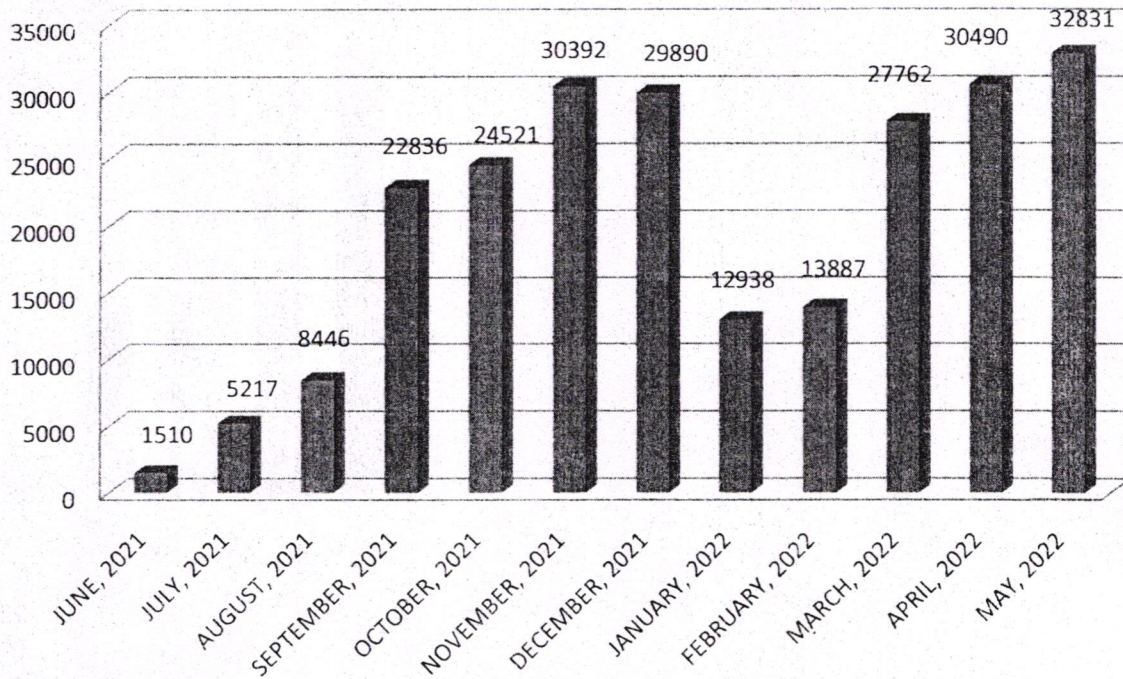

KONGU ARTS AND SCIENCE COLLEGE (AUTONOMOUS)

NANJANAPURAM, ERODE-638107

LIBRARY USER UTILIZATION DETAILS (STUDENT)

MONTH	STUDENT
JUNE, 2021	1510
JULY, 2021	5217
AUGUST, 2021	8446
SEPTEMBER, 2021	22836
OCTOBER, 2021	24521
NOVEMBER, 2021	30392
DECEMBER, 2021	29890
JANUARY, 2022	12938
FEBRUARY, 2022	13887
MARCH, 2022	27762
APRIL, 2022	30490
MAY, 2022	32831

STUDENT USAGE DETAILS 2021-2022

LIBRARIAN,
KONGU ARTS AND SCIENCE COLLEGE
(AUTONOMOUS)
NANJANAPURAM, ERODE - 638 107.