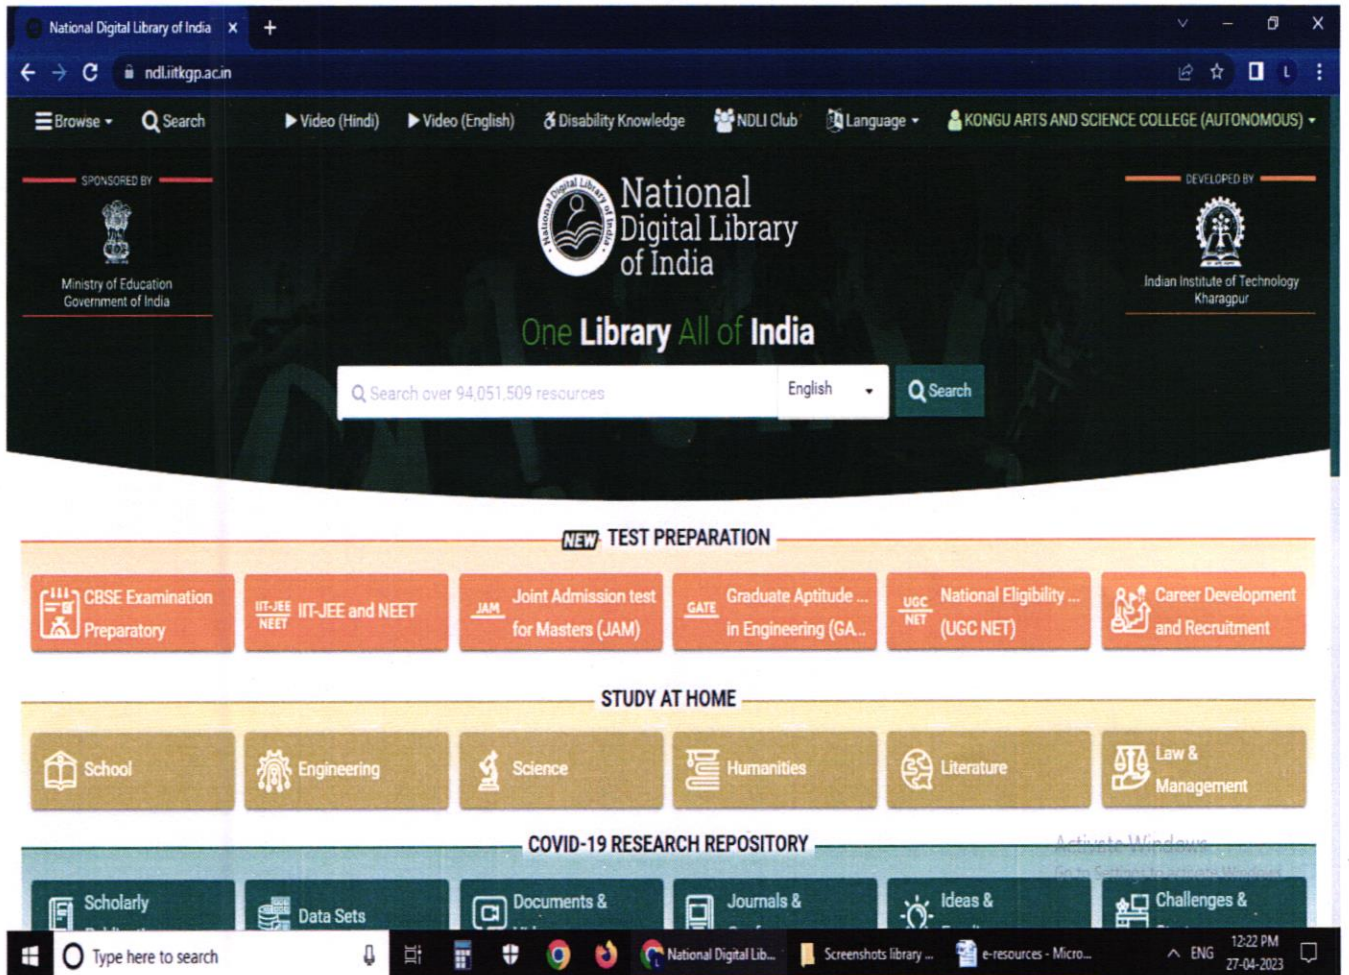

NDL (NATIONAL DIGITAL LIBRARY)

LIBRARIAN,
KONGU ARTS AND SCIENCE COLLEGE
(AUTONOMOUS)
NANJANAPURAM, ERODE - 638 107.

Dr. N. RAMAN
PRINCIPAL,
KONGU ARTS AND SCIENCE COLLEGE
(AUTONOMOUS)
NANJANAPURAM, ERODE - 638 107