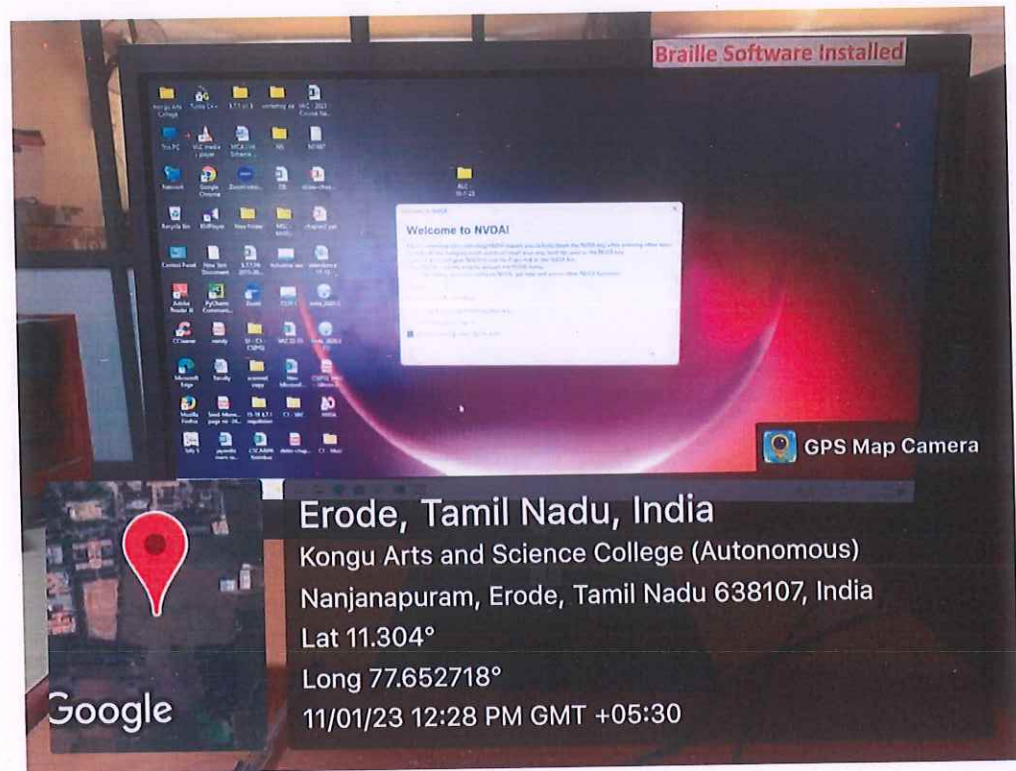

KONGU ARTS AND SCIENCE COLLEGE
(An Autonomous Institution, Affiliated to Bharathiar University, Coimbatore)

ERODE – 638 107

7.1.7 Screen-Reading Software

Screen Reading Software will enable people with visual impairments access the desktop using assistive technologies, such as screen readers. The information of the desktop is accessible with different screen readers.

NonVisual Desktop Access (NVDA) – Screen Reading Software