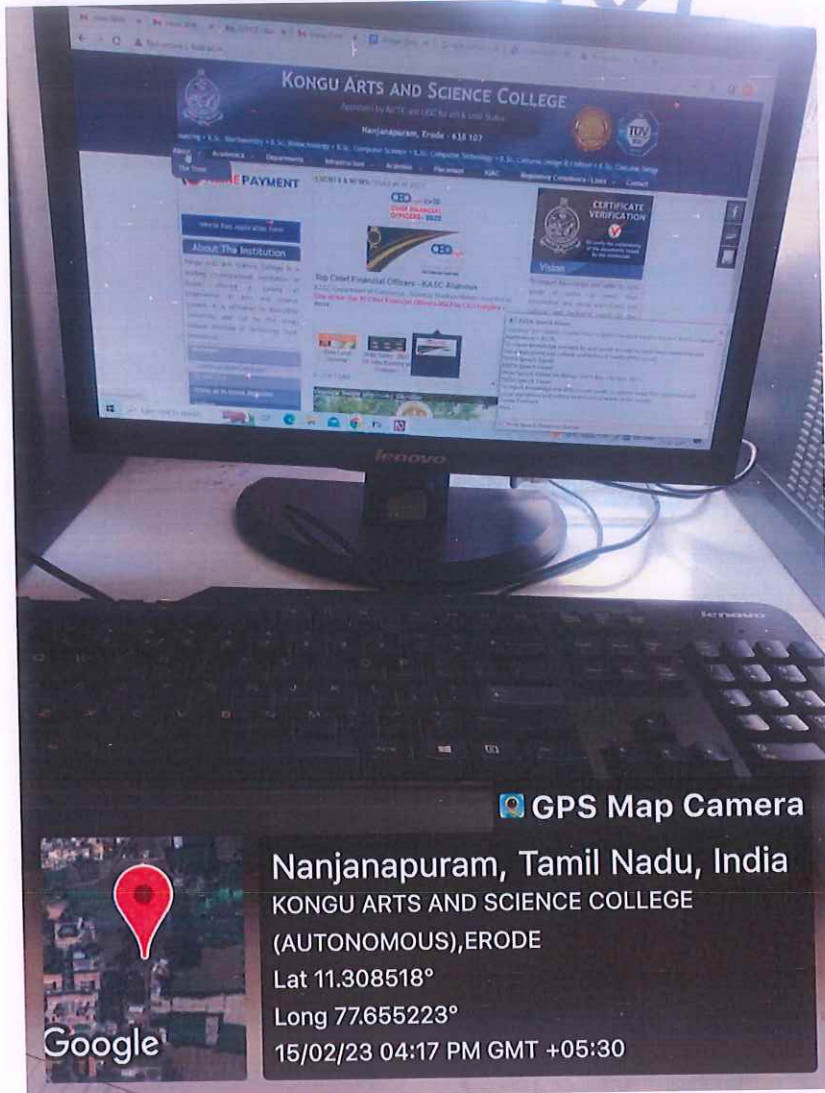

KONGU ARTS AND SCIENCE COLLEGE
(An Autonomous Institution, Affiliated to Bharathiar University, Coimbatore)

ERODE – 638 107

Screen Reading Software @ CC VII Lab