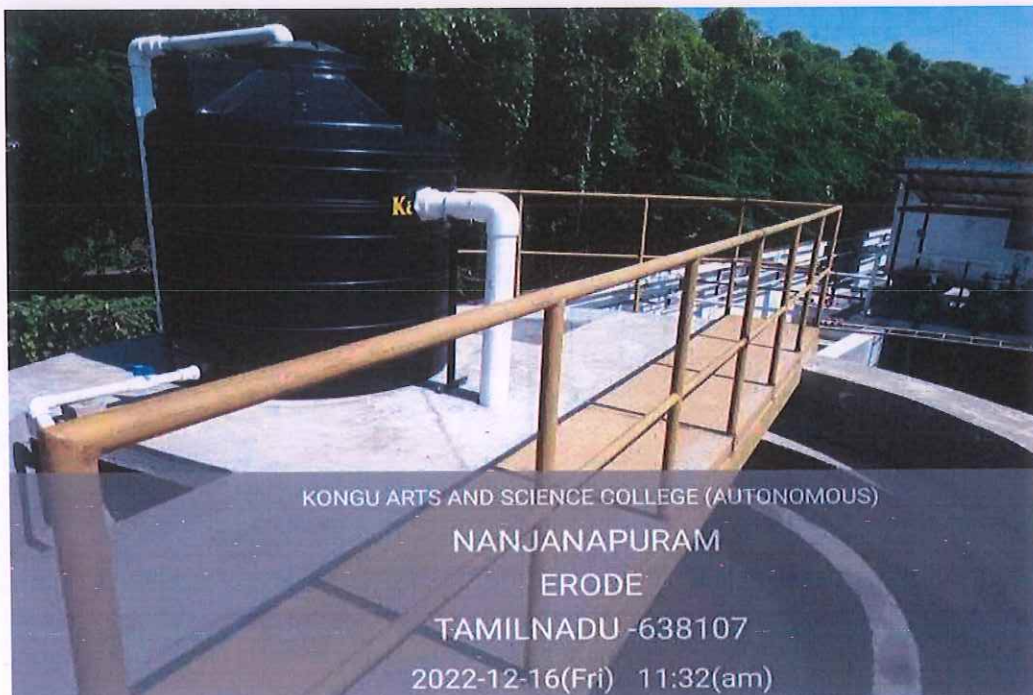

KONGU ARTS AND SCIENCE COLLEGE (AUTONOMOUS)

NANJANAPURAM

ERODE

TAMILNADU -638107

2022-12-16(Fri) 11:32(am)