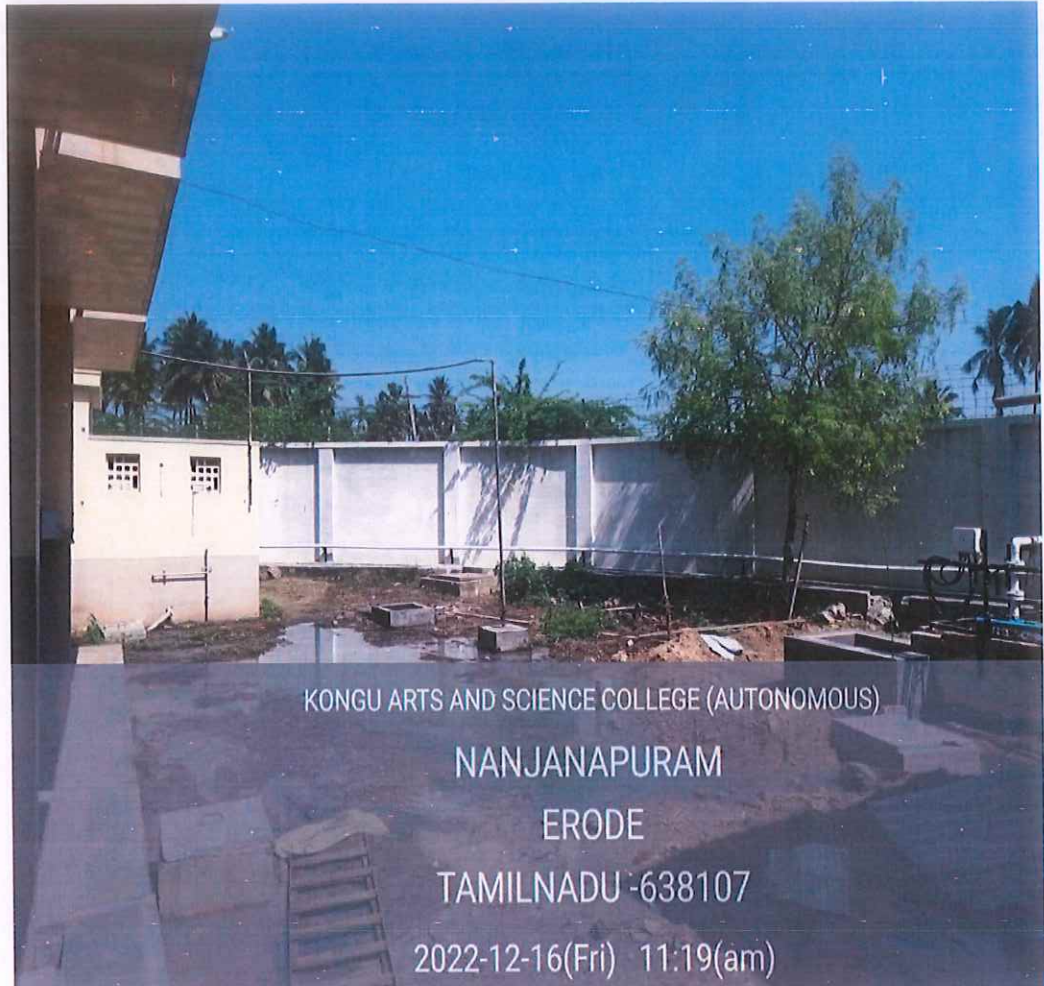

KONGU ARTS AND SCIENCE COLLEGE

(An Autonomous Institution, Affiliated to Bharathiar University, Coimbatore)

ERODE – 638 107

Bio-Gas generation