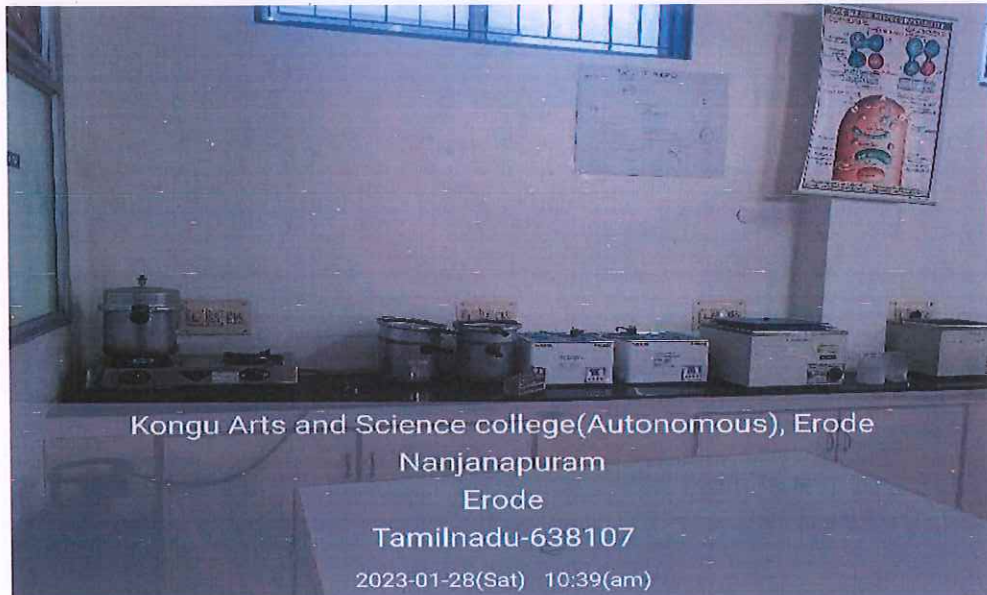

Kongu Arts and Science college(Autonomous), Erode
Nanjanapuram
Erode
Tamilnadu-638107
2023-01-28(Sat) 10:39(am)

Autoclave machine used in Biotechnology laboratory for steaming purpose