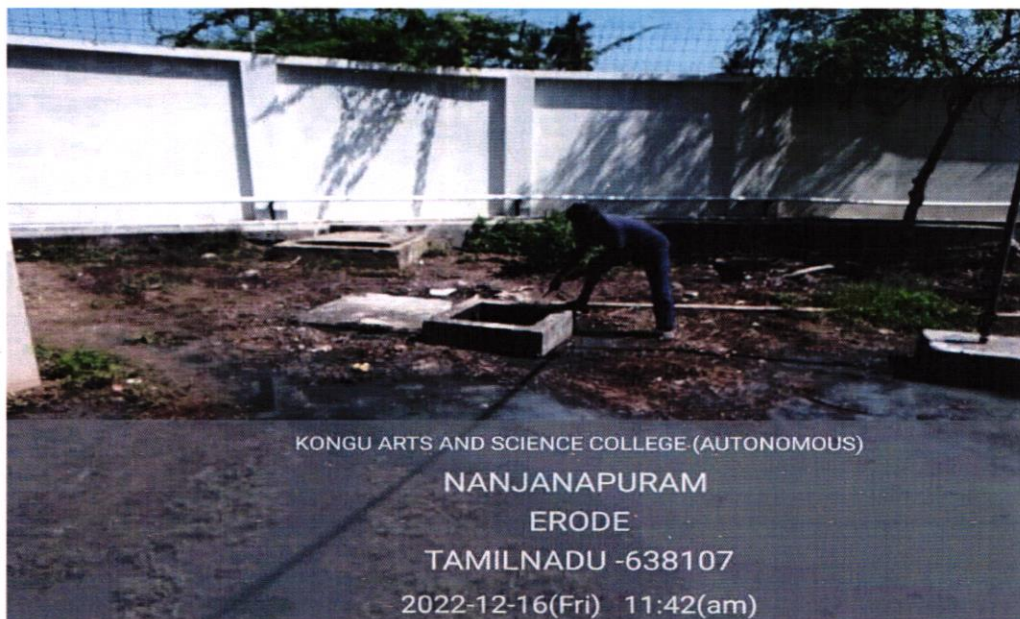

KONGU ARTS AND SCIENCE COLLEGE

(An Autonomous Institution, Affiliated to Bharathiar University, Coimbatore)

ERODE – 638 107