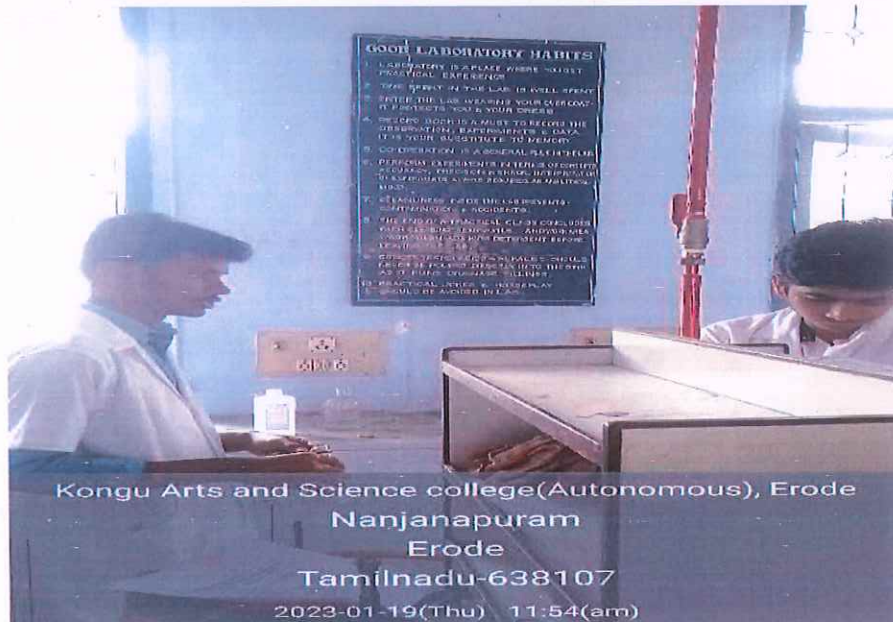

KONGU ARTS AND SCIENCE COLLEGE

(An Autonomous Institution, Affiliated to Bharathiar University, Coimbatore)

ERODE – 638 107

Fumes hoods to release of Hazardous substance

Safety guidelines in laboratory

Dr. N. RAMAN
PRINCIPAL,
KONGU ARTS AND SCIENCE COLLEGE
(AUTONOMOUS)
NANJANAPURAM, ERODE - 638 107