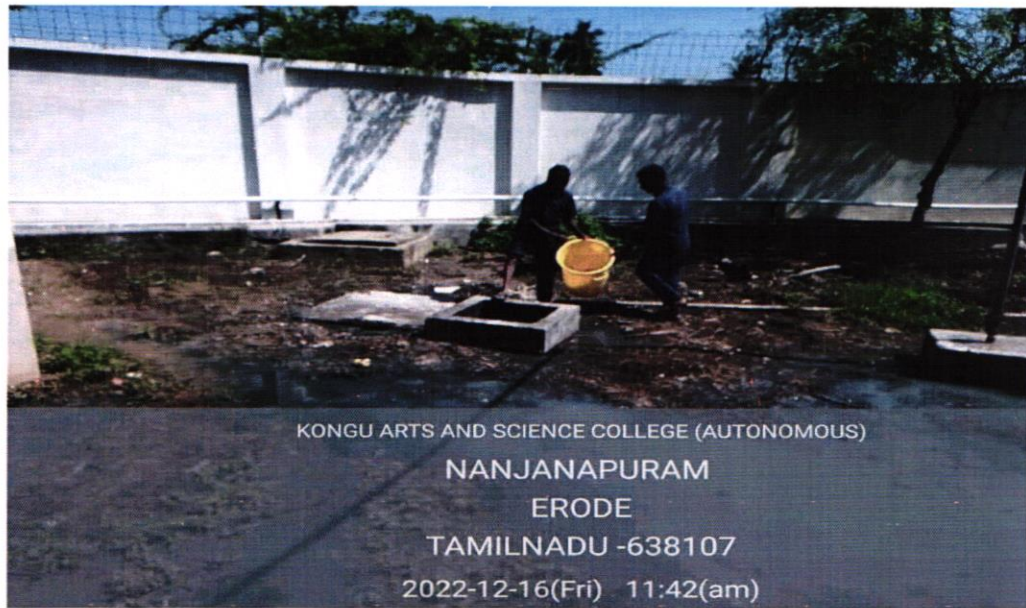

KONGU ARTS AND SCIENCE COLLEGE

(An Autonomous Institution, Affiliated to Bharathiar University, Coimbatore)

ERODE – 638 107