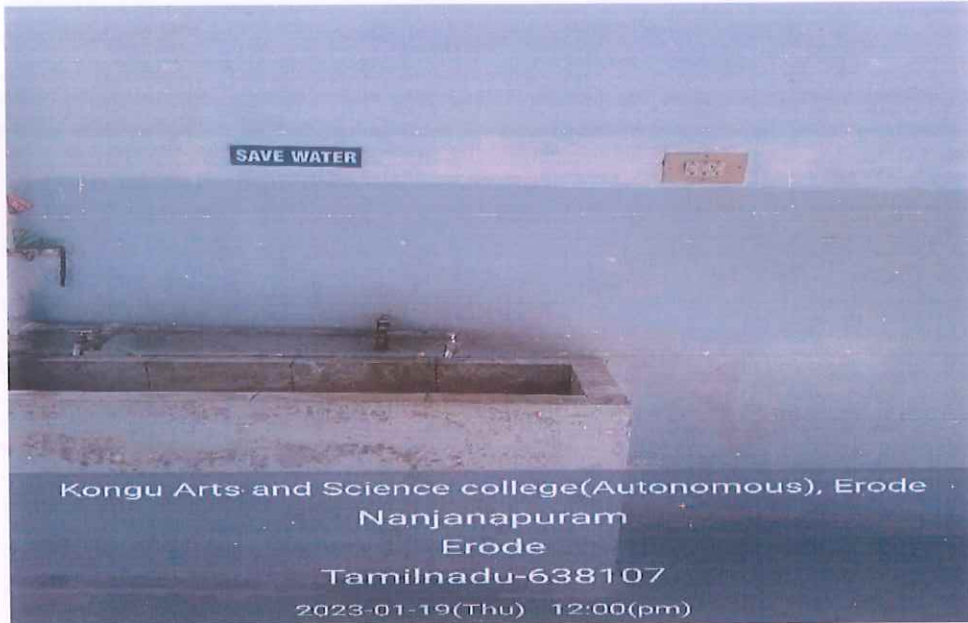

KONGU ARTS AND SCIENCE COLLEGE

(An Autonomous Institution, Affiliated to Bharathiar University, Coimbatore)

ERODE – 638 107

Awareness signboard to SAVE WATER

Dr. N. RAMAN
PRINCIPAL,
KONGU ARTS AND SCIENCE COLLEGE
(AUTONOMOUS)
NANJANAPURAM, ERODE - 638 107.