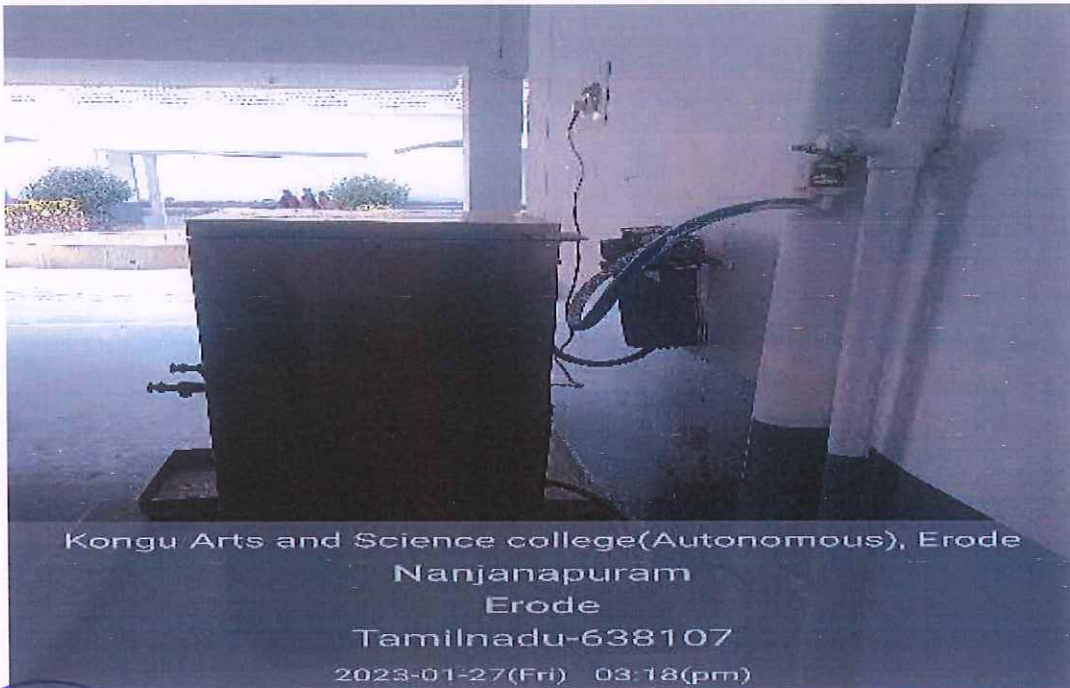

Rain water harvesting tank

Kongu Arts and Science college(Autonomous), Erode
Nanjanapuram
Erode
Tamilnadu-638107
2023-01-27(Fri) 03:18(pm)