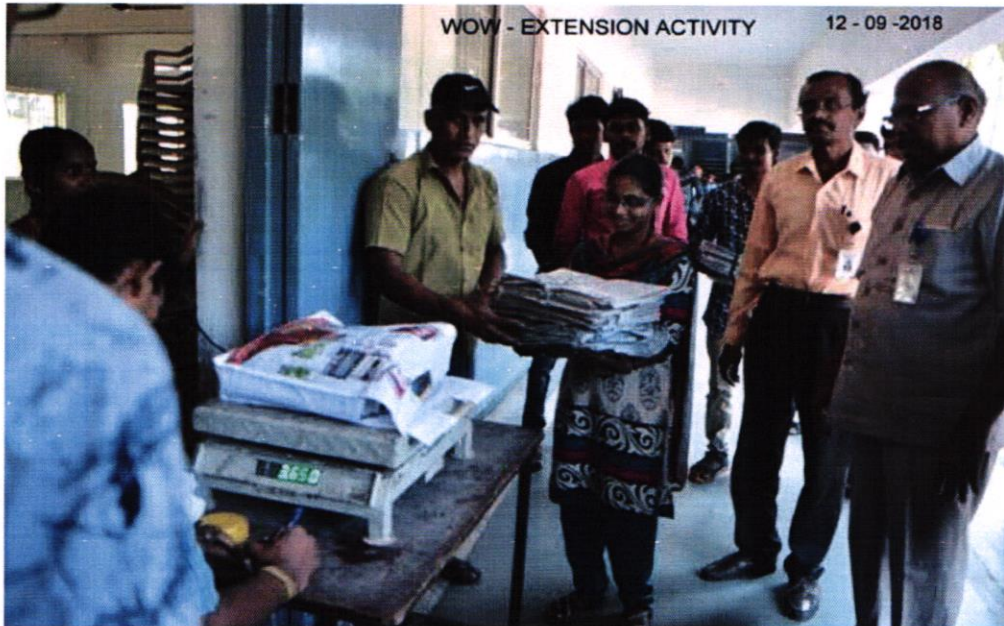

KONGU ARTS AND SCIENCE COLLEGE

(An Autonomous Institution, Affiliated to Bharathiar University, Coimbatore)

ERODE – 638 107

Dr. N. RAMAN
PRINCIPAL,
KONGU ARTS AND SCIENCE COLLEGE
(AUTONOMOUS)
NANJANAPURAM, ERODE - 638 107