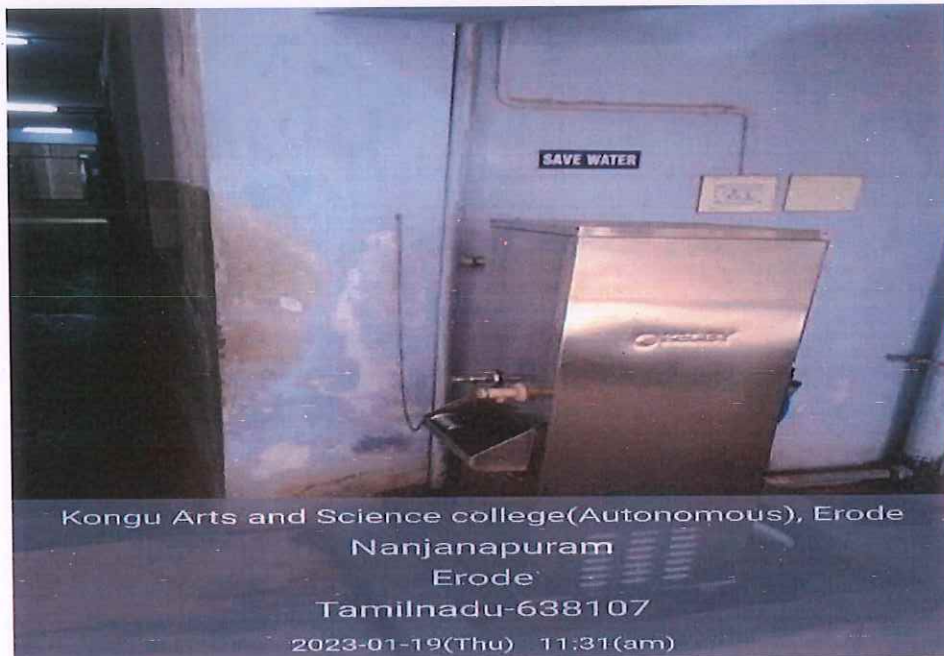

KONGU ARTS AND SCIENCE COLLEGE

(An Autonomous Institution, Affiliated to Bharathiar University, Coimbatore)

ERODE – 638 107

Awareness signboard to SAVE WATER

Dr. N. RAMAN
PRINCIPAL,
KONGU ARTS AND SCIENCE COLLEGE
(AUTONOMOUS)
NANJANAPURAM, ERODE - 638 107.