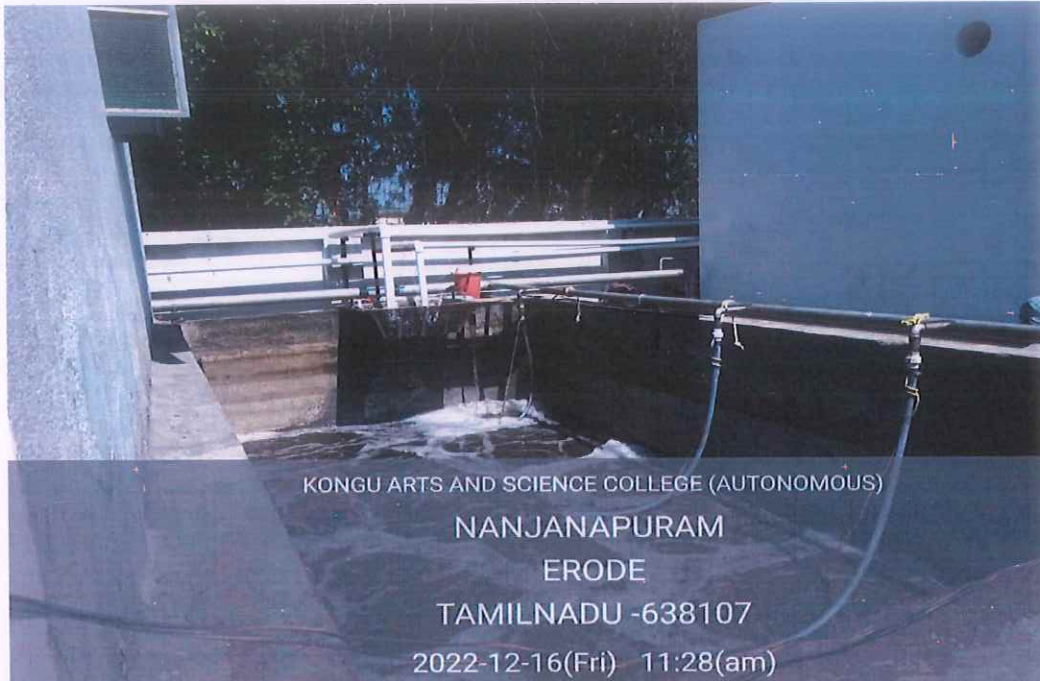

KONGU ARTS AND SCIENCE COLLEGE

(An Autonomous Institution, Affiliated to Bharathiar University, Coimbatore)

ERODE – 638 107

KONGU ARTS AND SCIENCE COLLEGE (AUTONOMOUS)

NANJANAPURAM

ERODE

TAMILNADU -638107

2022-12-16(Fri) 11:28(am)