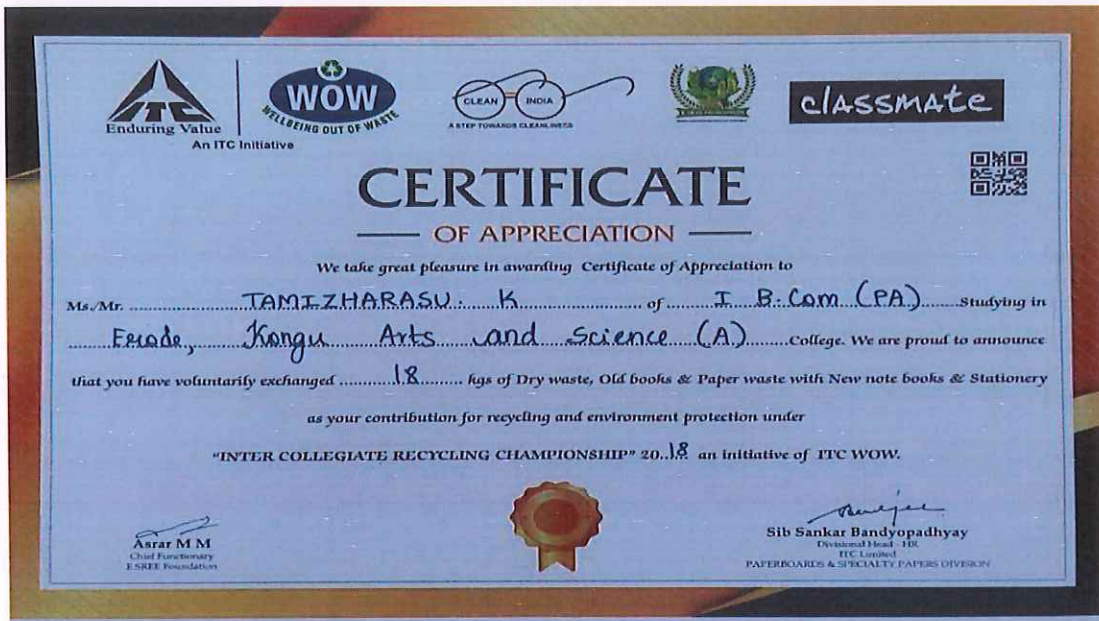

KONGU ARTS AND SCIENCE COLLEGE

(An Autonomous Institution, Affiliated to Bharathiar University, Coimbatore)

ERODE – 638 107

ITC Ltd collecting Waste Papers and used note books from students for Recycling