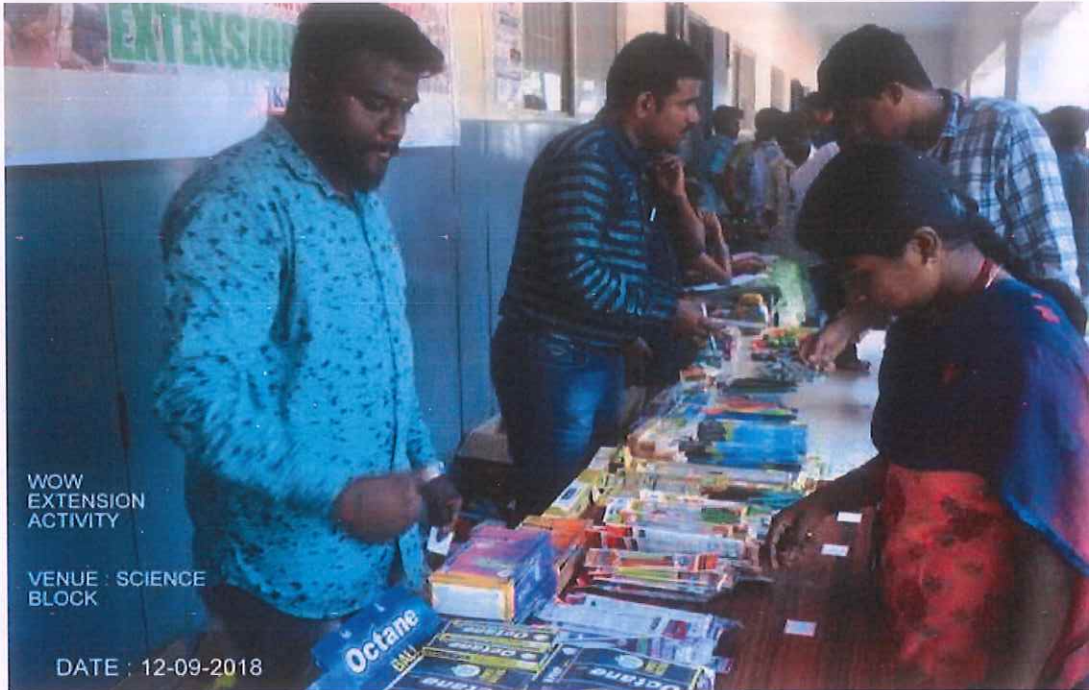

KONGU ARTS AND SCIENCE COLLEGE

(An Autonomous Institution, Affiliated to Bharathiar University, Coimbatore)

ERODE – 638 107

ITC Ltd collecting Waste Papers and used note books from students for Recycling