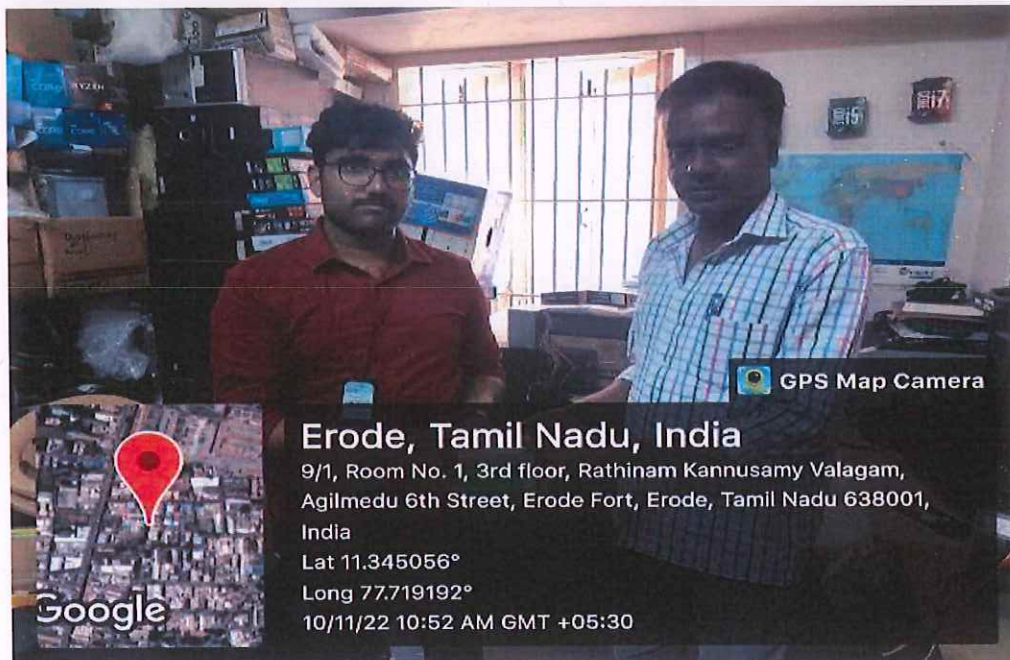

KONGU ARTS AND SCIENCE COLLEGE

(An Autonomous Institution, Affiliated to Bharathiar University, Coimbatore)

ERODE – 638 107

E-waste collected by Olirum Erodu Foundation for disposal & Recycling

Dr. N. RAMAN
PRINCIPAL,
KONGU ARTS AND SCIENCE COLLEGE
(AUTONOMOUS)
NANJANAPURAM, ERODE - 638 107