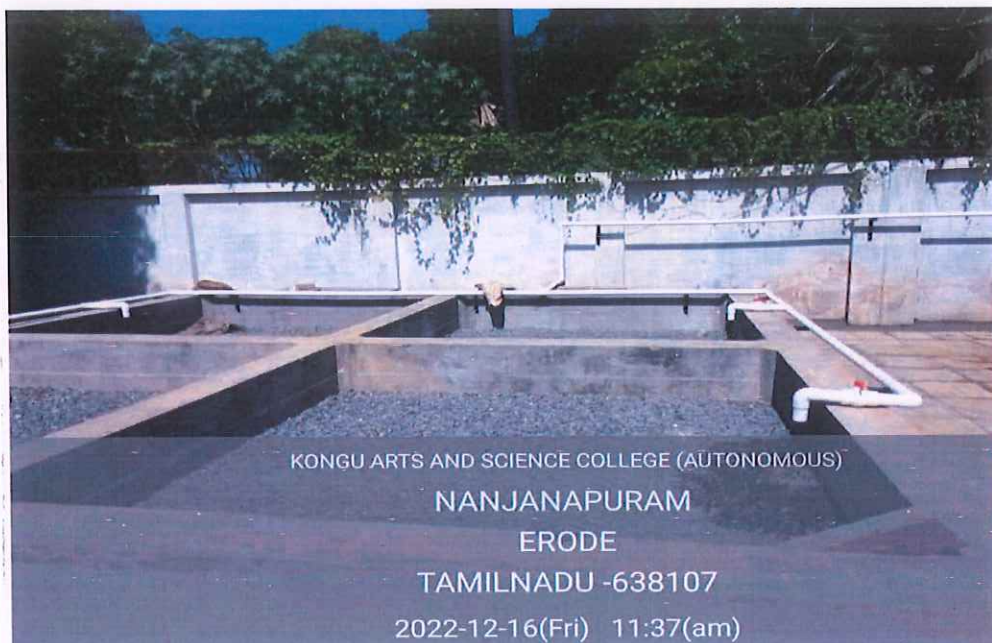

STP Plant

Sludge settled in STP