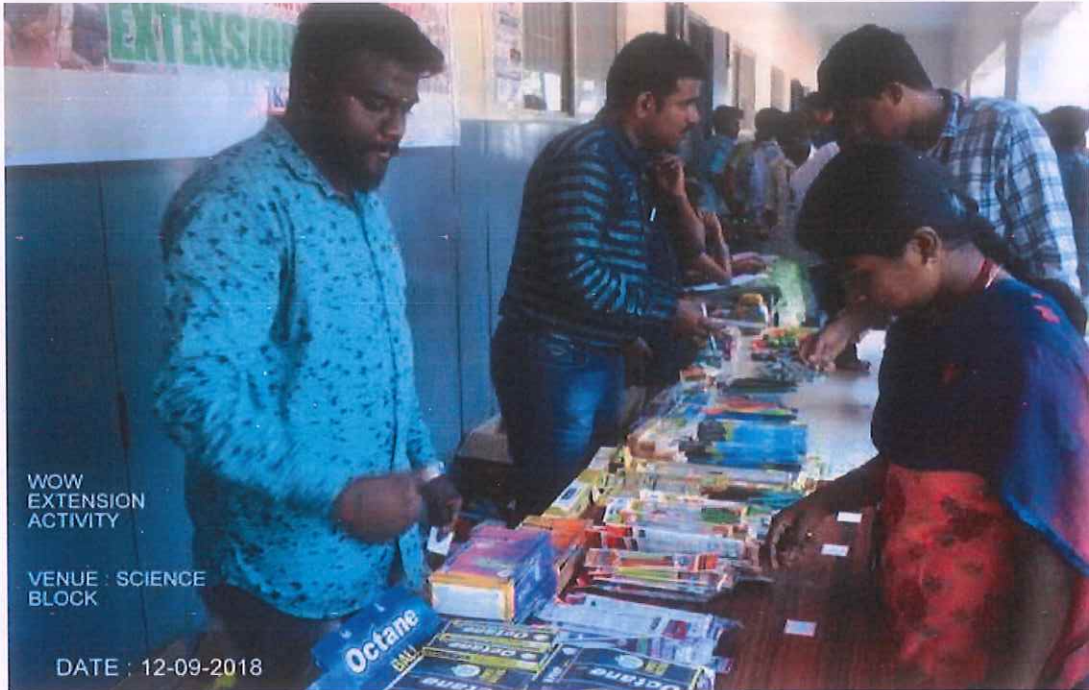

# KONGU ARTS AND SCIENCE COLLEGE

(An Autonomous Institution, Affiliated to Bharathiar University, Coimbatore)

ERODE – 638 107

ITC Ltd collecting Waste Papers and used note books from students for Recycling