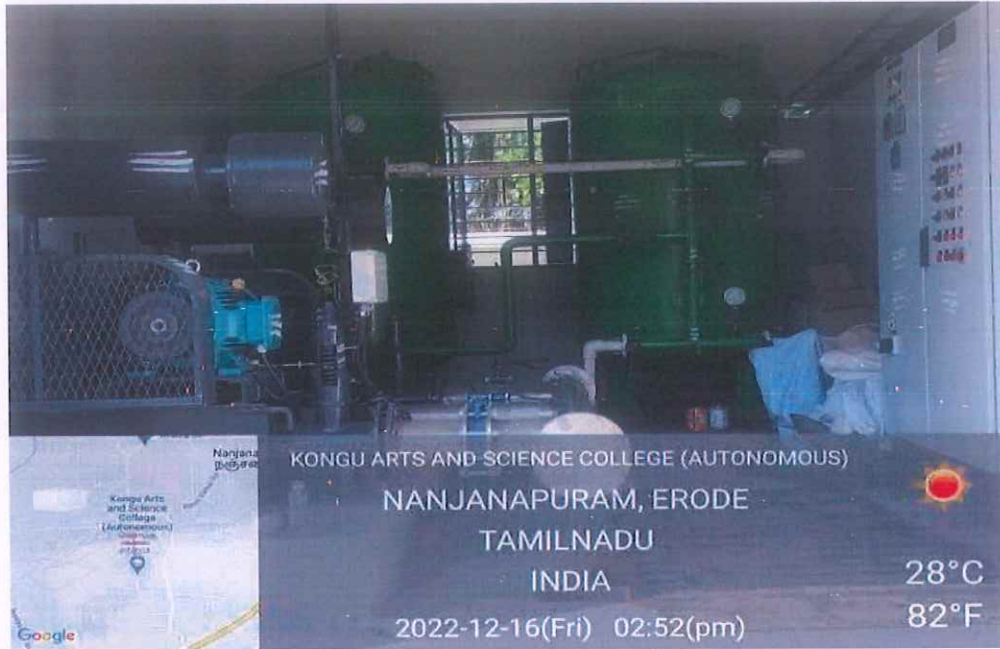

KONGU ARTS AND SCIENCE COLLEGE

(An Autonomous Institution, Affiliated to Bharathiar University, Coimbatore)

ERODE – 638 107