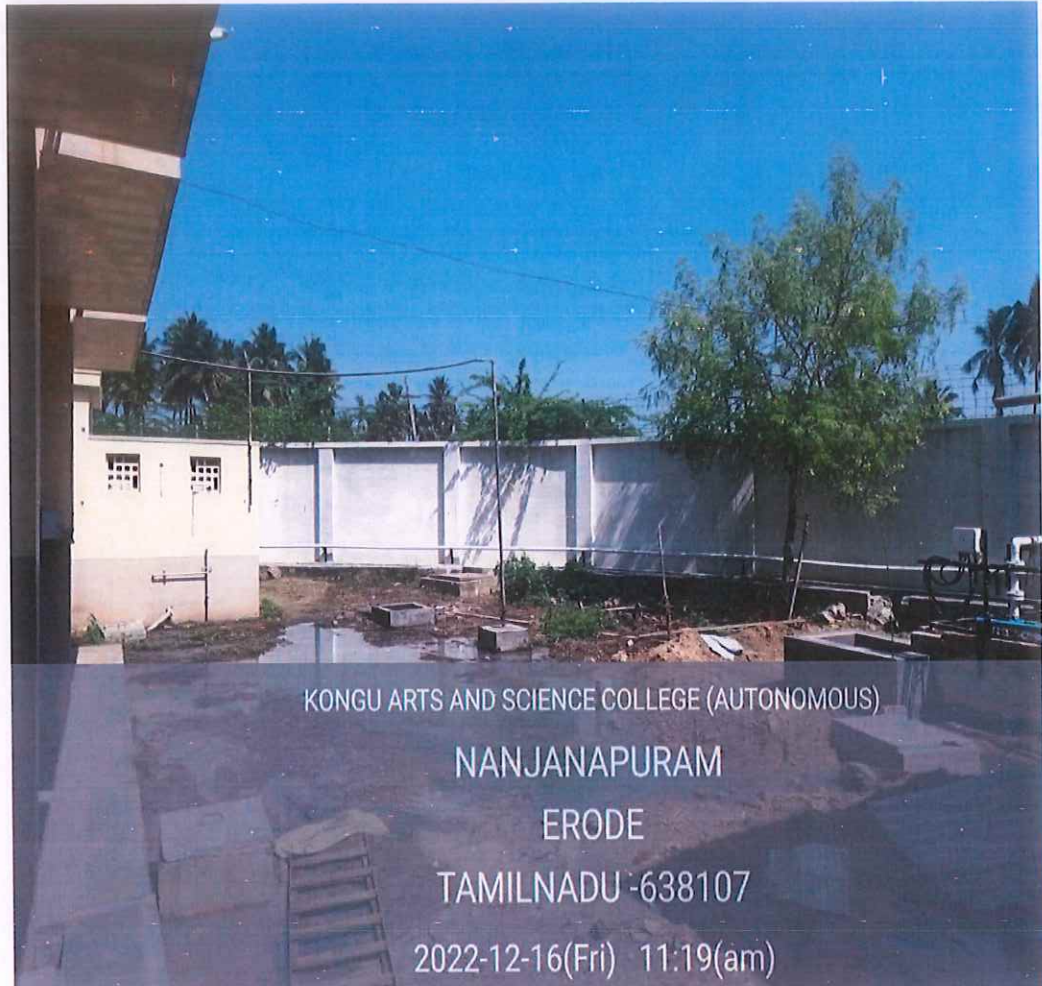

KONGU ARTS AND SCIENCE COLLEGE

(An Autonomous Institution, Affiliated to Bharathiar University, Coimbatore)

ERODE – 638 107

KONGU ARTS AND SCIENCE COLLEGE (AUTONOMOUS)

NANJANAPURAM

ERODE

TAMILNADU -638107

2022-12-16(Fri) 11:19(am)

Bio-Gas generation