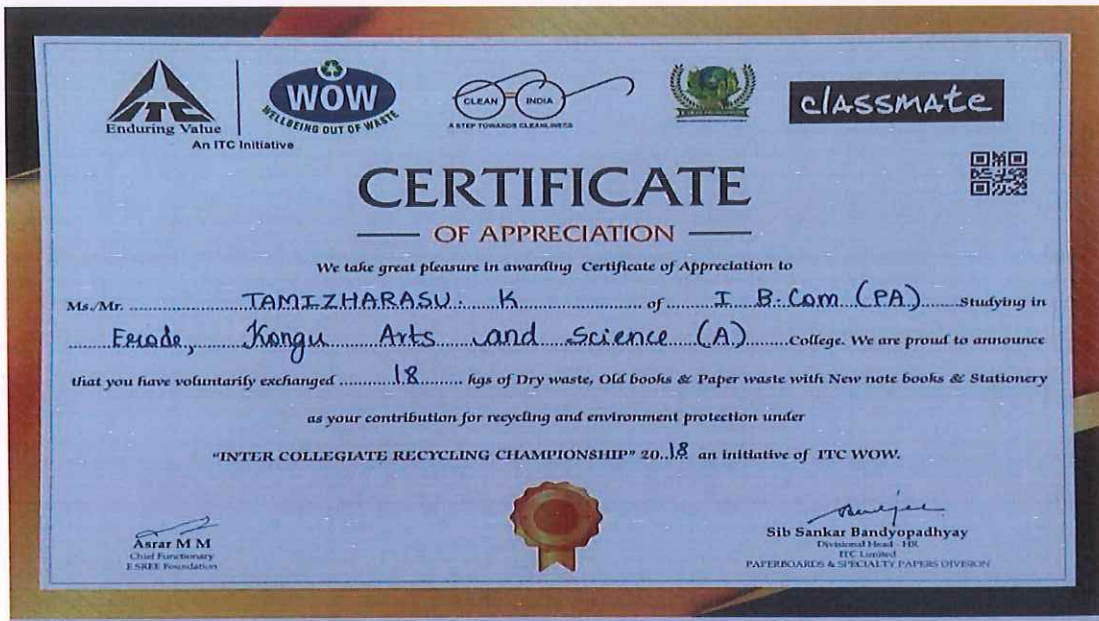

# KONGU ARTS AND SCIENCE COLLEGE

(An Autonomous Institution, Affiliated to Bharathiar University, Coimbatore)

ERODE – 638 107

ITC Ltd collecting Waste Papers and used note books from students for Recycling