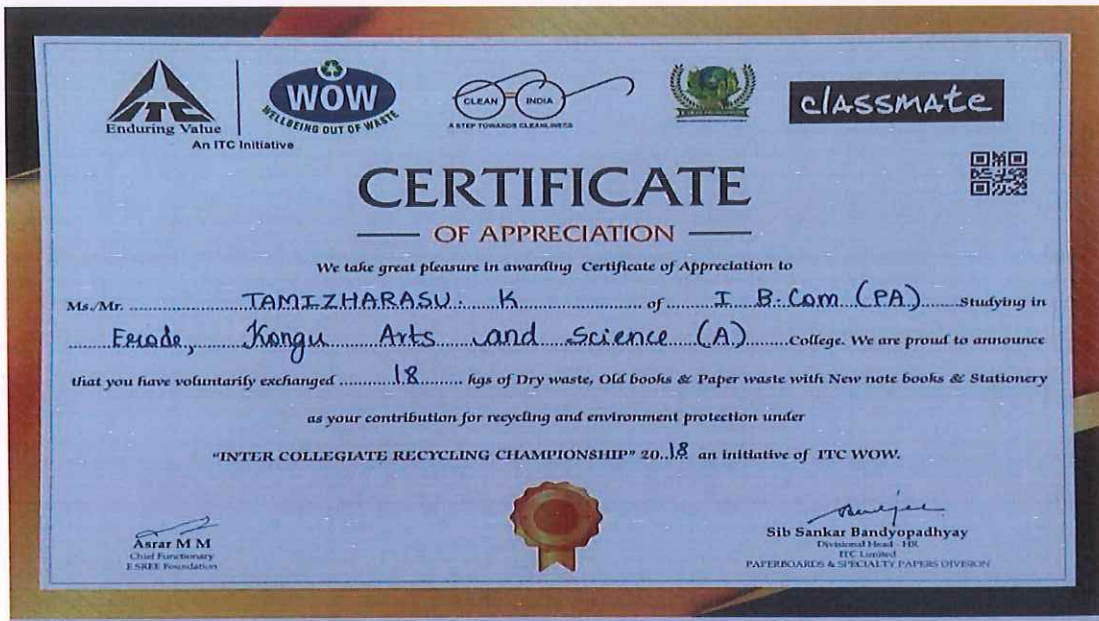

KONGU ARTS AND SCIENCE COLLEGE

(An Autonomous Institution, Affiliated to Bharathiar University, Coimbatore)

ERODE – 638 107

ITC Ltd collecting Waste Papers and used note books from students for Recycling

Dr. N. RAMAN
PRINCIPAL,
KONGU ARTS AND SCIENCE COLLEGE
(AUTONOMOUS)
NANJANAPURAM, ERODE - 638 107