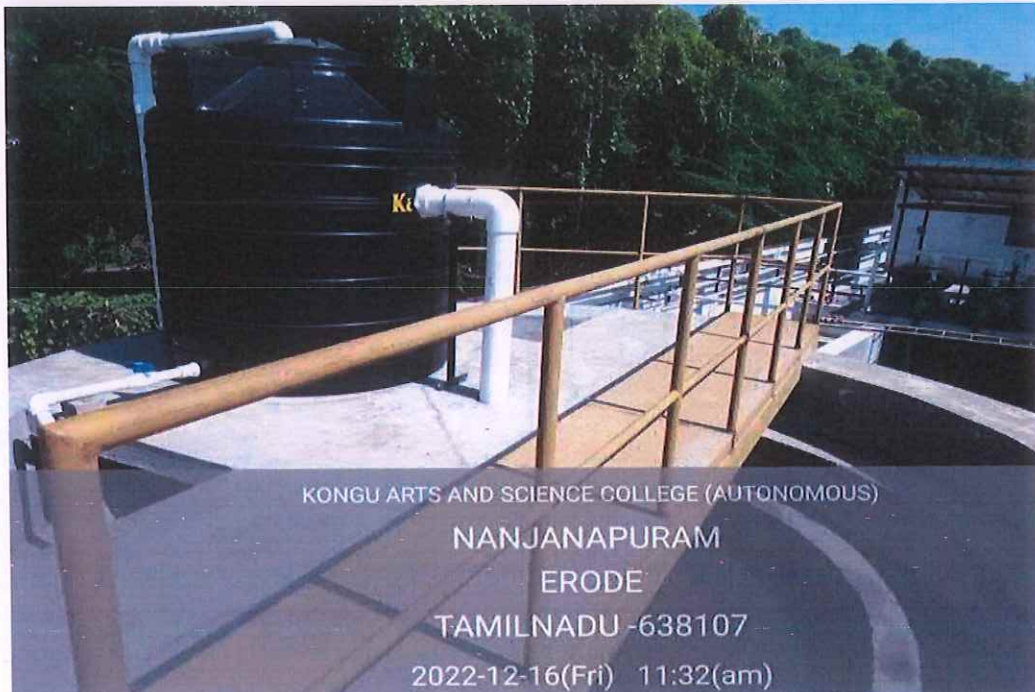

KONGU ARTS AND SCIENCE COLLEGE (AUTONOMOUS)

NANJANAPURAM

ERODE

TAMILNADU -638107

2022-12-16(Fri) 11:32(am)