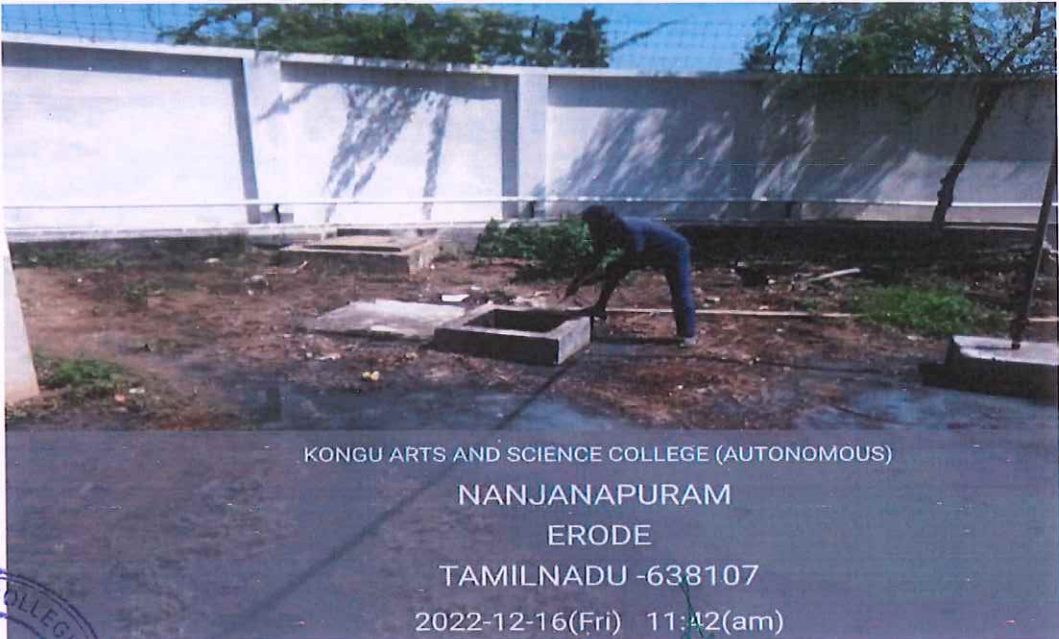

# KONGU ARTS AND SCIENCE COLLEGE

(An Autonomous Institution, Affiliated to Bharathiar University, Coimbatore)

ERODE – 638 107

KONGU ARTS AND SCIENCE COLLEGE (AUTONOMOUS)  
NANJANAPURAM  
ERODE  
TAMILNADU -638107  
2022-12-16(Fri) 11:42(am)