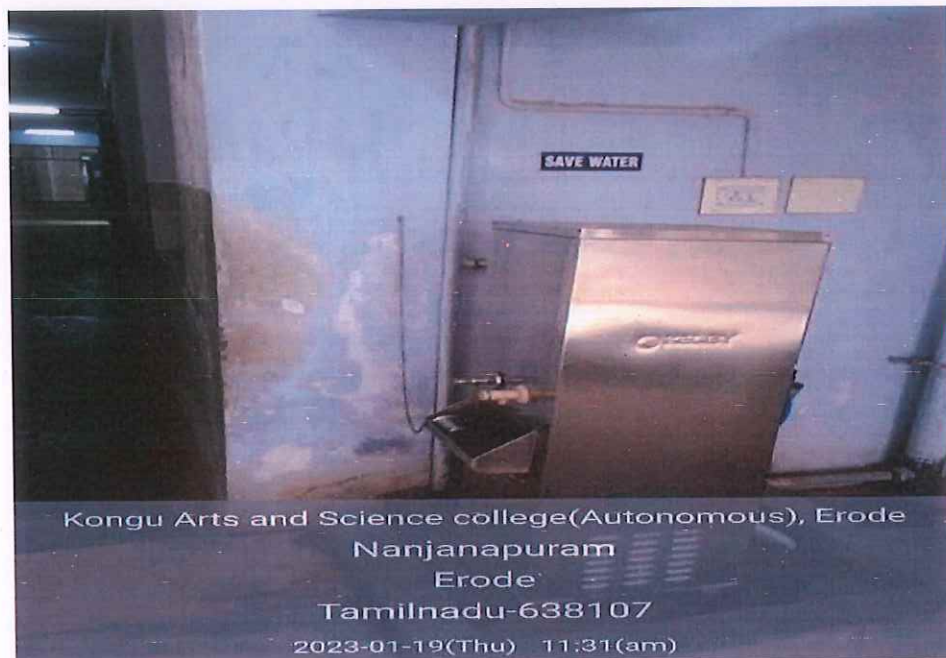

KONGU ARTS AND SCIENCE COLLEGE

(An Autonomous Institution, Affiliated to Bharathiar University, Coimbatore)

ERODE – 638 107

Awareness signboard to SAVE WATER

Dr. N. RAMAN
PRINCIPAL,
KONGU ARTS AND SCIENCE COLLEGE
(AUTONOMOUS)
NANJANAPURAM, ERODE - 638 107.