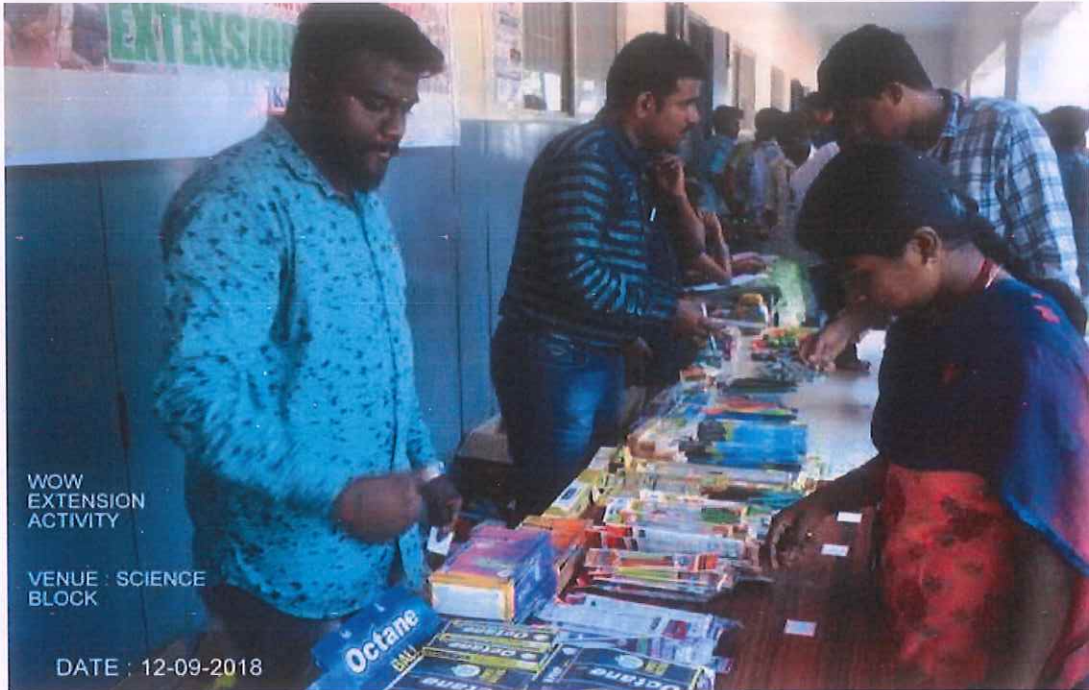

KONGU ARTS AND SCIENCE COLLEGE

(An Autonomous Institution, Affiliated to Bharathiar University, Coimbatore)

ERODE – 638 107

ITC Ltd collecting Waste Papers and used note books from students for Recycling

Dr. N. RAMAN
PRINCIPAL,
KONGU ARTS AND SCIENCE COLLEGE
(AUTONOMOUS)
NANJANAPURAM, ERODE - 638 107