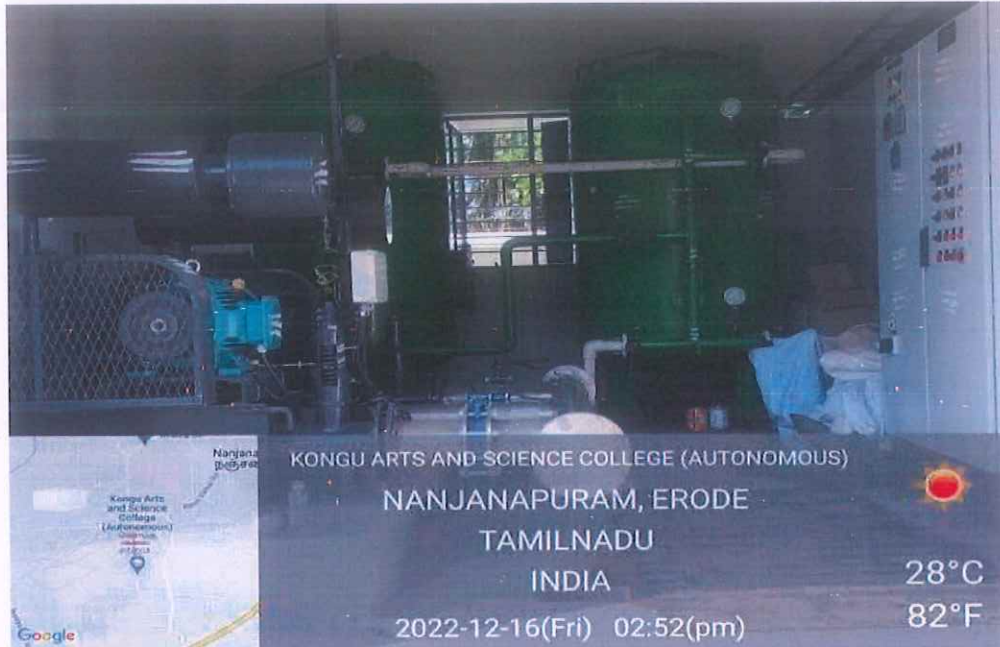

KONGU ARTS AND SCIENCE COLLEGE

(An Autonomous Institution, Affiliated to Bharathiar University, Coimbatore)

ERODE – 638 107