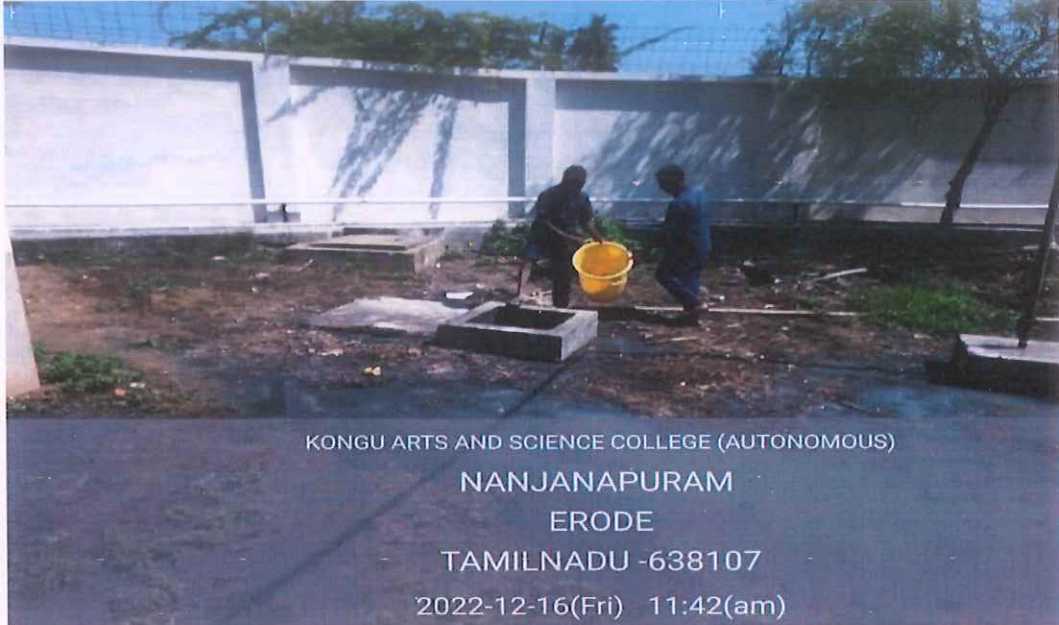

KONGU ARTS AND SCIENCE COLLEGE

(An Autonomous Institution, Affiliated to Bharathiar University, Coimbatore)

ERODE – 638 107

KONGU ARTS AND SCIENCE COLLEGE (AUTONOMOUS)
NANJANAPURAM
ERODE
TAMILNADU -638107
2022-12-16(Fri) 11:42(am)