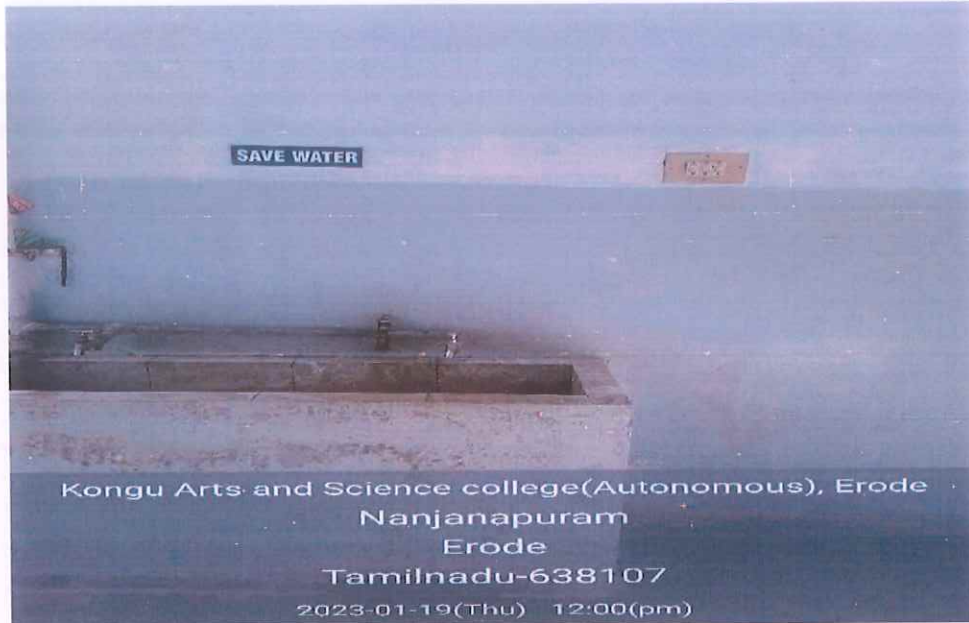

KONGU ARTS AND SCIENCE COLLEGE

(An Autonomous Institution, Affiliated to Bharathiar University, Coimbatore)

ERODE – 638 107

Awareness signboard to SAVE WATER

Dr. N. RAMAN
PRINCIPAL,
KONGU ARTS AND SCIENCE COLLEGE
(AUTONOMOUS)
NANJANAPURAM, ERODE - 638 107.