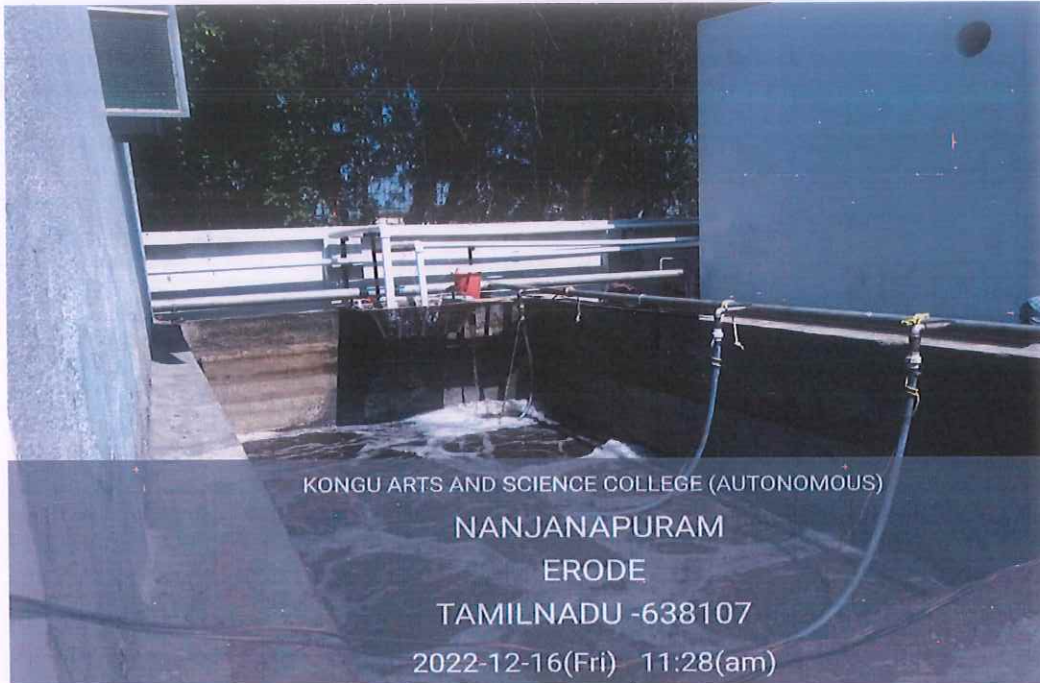

KONGU ARTS AND SCIENCE COLLEGE

(An Autonomous Institution, Affiliated to Bharathiar University, Coimbatore)

ERODE – 638 107

KONGU ARTS AND SCIENCE COLLEGE (AUTONOMOUS)

NANJANAPURAM

ERODE

TAMILNADU -638107

2022-12-16(Fri) 11:28(am)