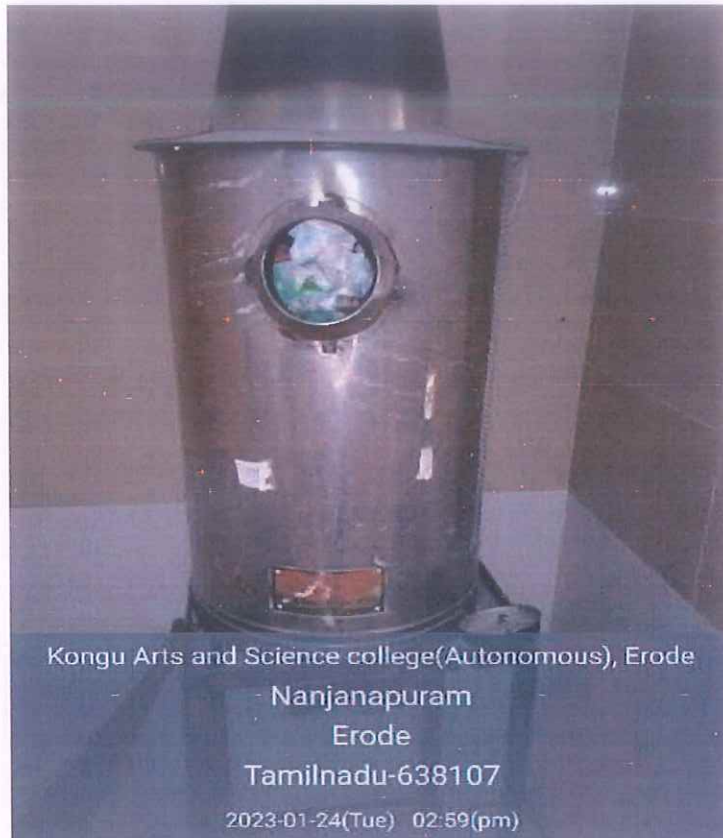

KONGU ARTS AND SCIENCE COLLEGE

(An Autonomous Institution, Affiliated to Bharathiar University, Coimbatore)

ERODE – 638 107

Sanitary Napkins waste burning through Incinerator