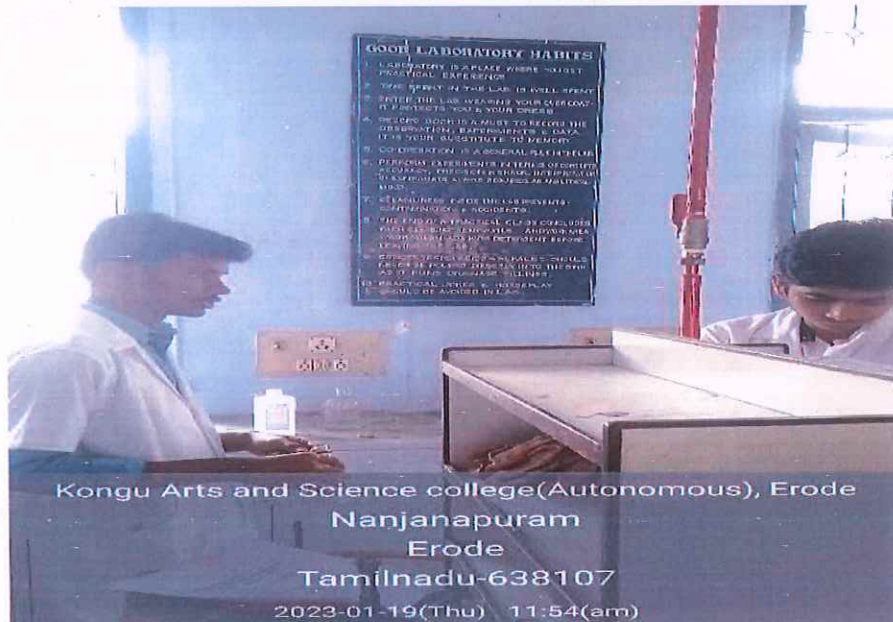

Fumes hoods to release of Hazardous substance