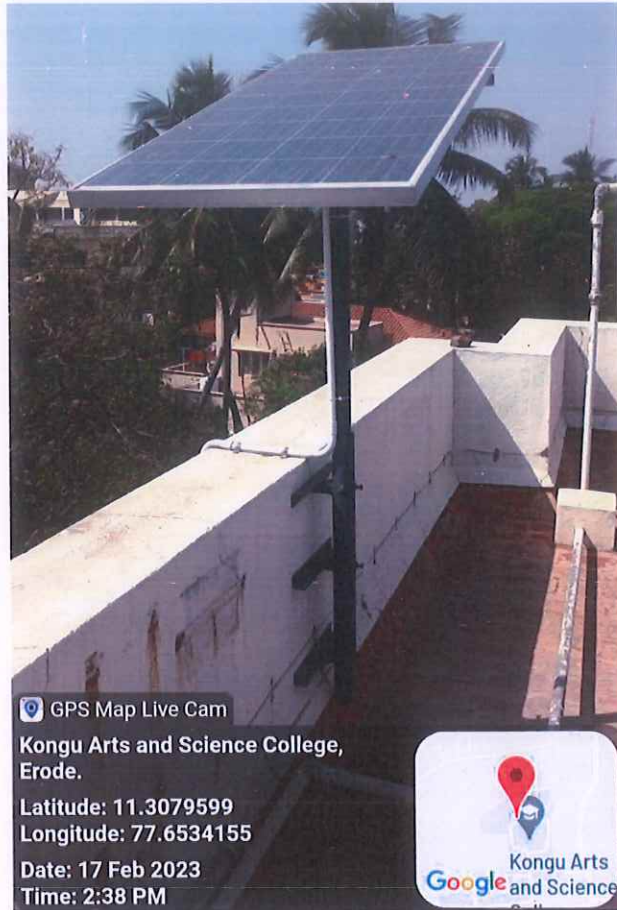

KONGU ARTS AND SCIENCE COLLEGE

(An Autonomous Institution, Affiliated to Bharathiar University,
Coimbatore)

ERODE – 638 107

Solar cell panel installed on the terrace of Staff Quarters