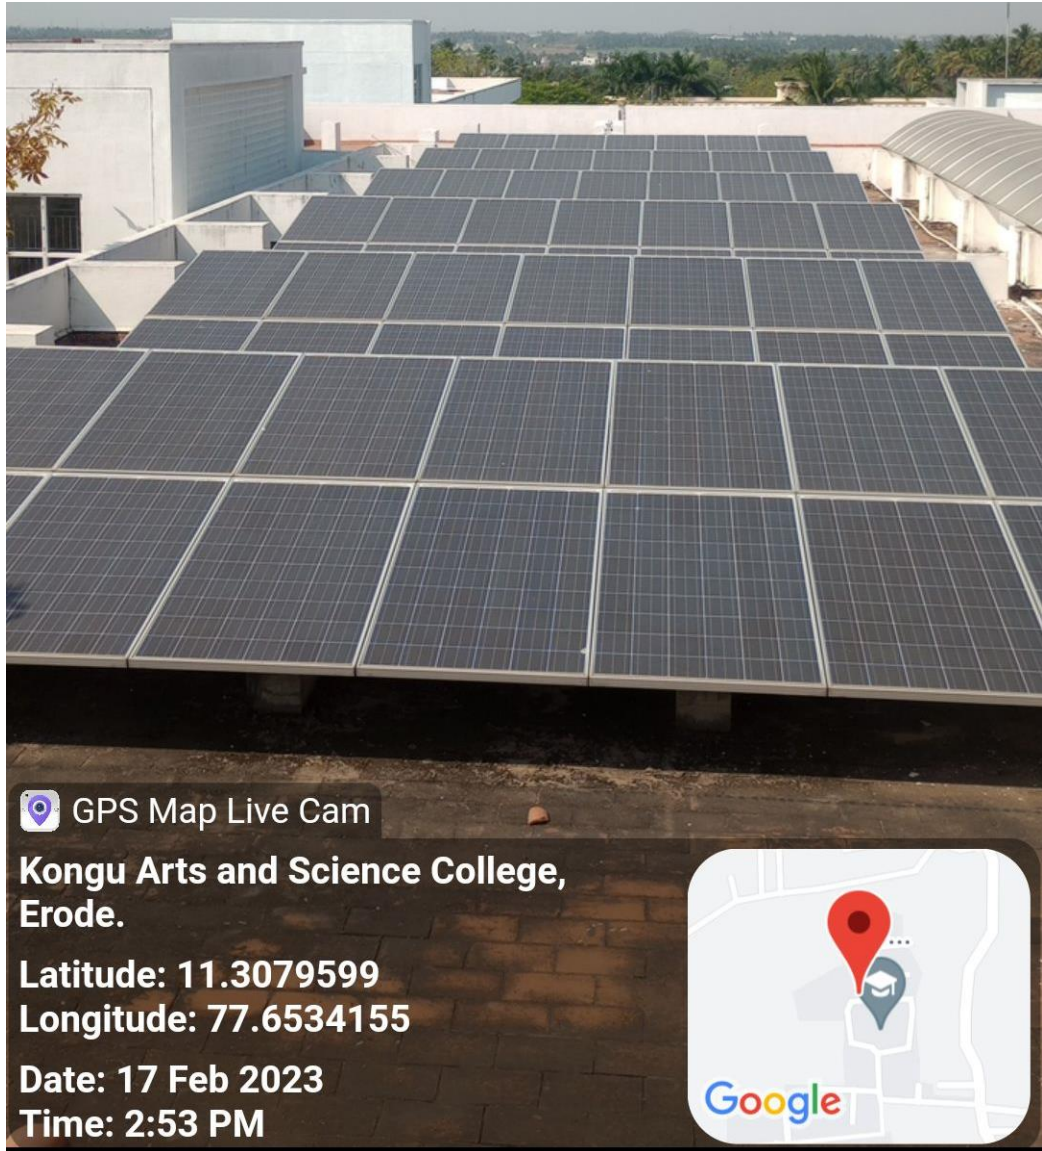

KONGU ARTS AND SCIENCE COLLEGE

(An Autonomous Institution, Affiliated to Bharathiar University,
Coimbatore)

ERODE – 638 107

GPS Map Live Cam

**Kongu Arts and Science College,
Erode.**

Latitude: 11.3079599

Longitude: 77.6534155

Date: 17 Feb 2023

Time: 2:53 PM