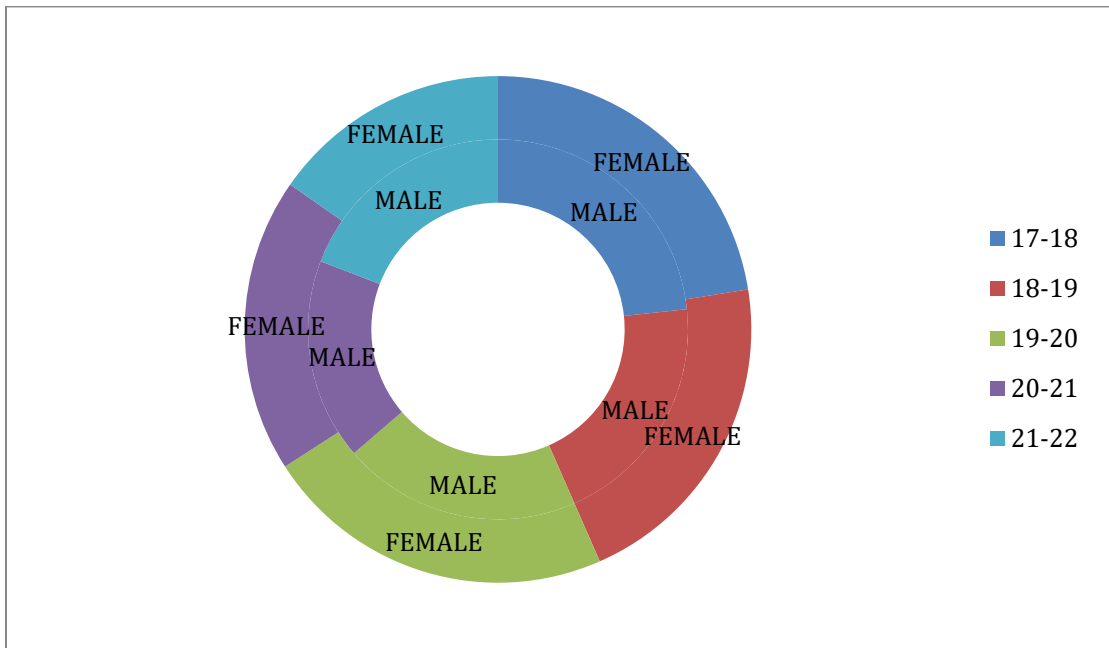

ERODE – 638 107

The following graph represents male and female student ratio admitted from the academic year 2017-2018 to 2021-2022

Male Female Ratio

2017 - 2022

Dr. N. RAMAN
PRINCIPAL,
KONGU ARTS AND SCIENCE COLLEGE
(AUTONOMOUS)
NANJANAPURAM, ERODE - 638 107.