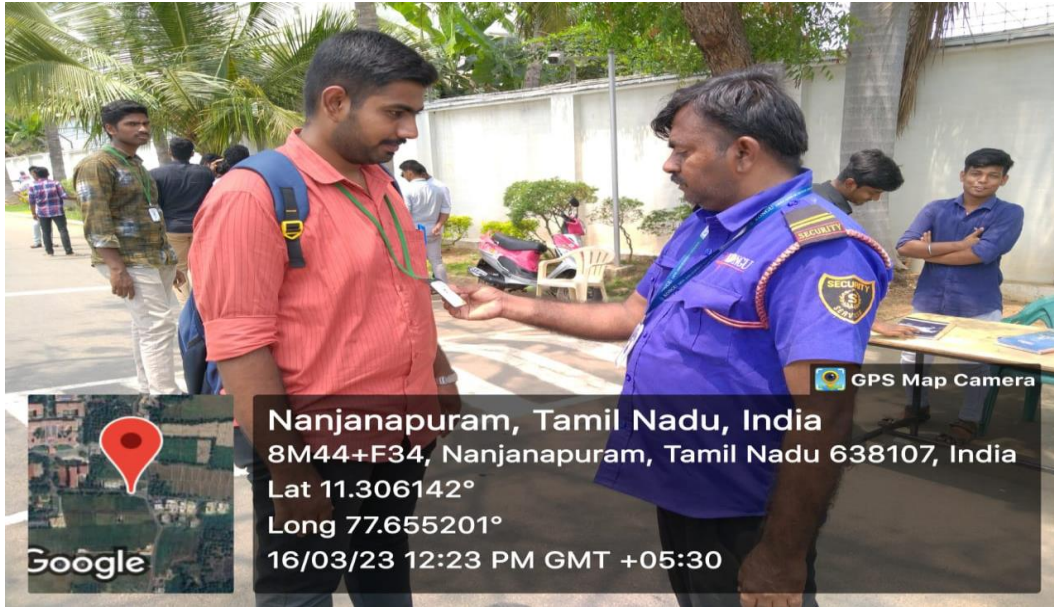

KONGU ARTS AND SCIENCE COLLEGE

(An Autonomous Institution, Affiliated to Bharathiar University, Coimbatore)

ERODE – 638 107

Student wearing ID card is Mandatory inside the campus

Restricted entry of people inside the campus