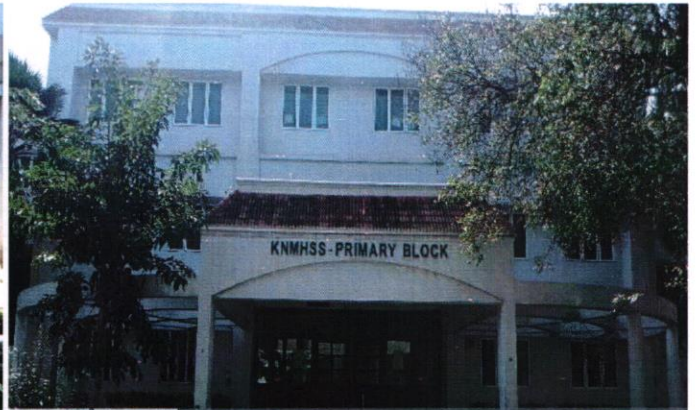

# KONGU ARTS AND SCIENCE COLLEGE

(An Autonomous Institution, Affiliated to Bharathiar University, Coimbatore)

ERODE – 638 107

DAY CARE CENTRE

*Dr. N. RAMAN*  
PRINCIPAL,  
KONGU ARTS AND SCIENCE COLLEGE  
(AUTONOMOUS)  
NANJANAPURAM, ERODE - 638 107

**KONGU ARTS AND SCIENCE COLLEGE**  
(An Autonomous Institution, Affiliated to Bharathiar University, Coimbatore)

**ERODE – 638 107**

Day Care Centre Block to take care of our faculty members 'children

**Dr. N. RAMAN**  
PRINCIPAL,  
KONGU ARTS AND SCIENCE COLLEGE  
(AUTONOMOUS)  
NANJANAPURAM, ERODE - 638 107.