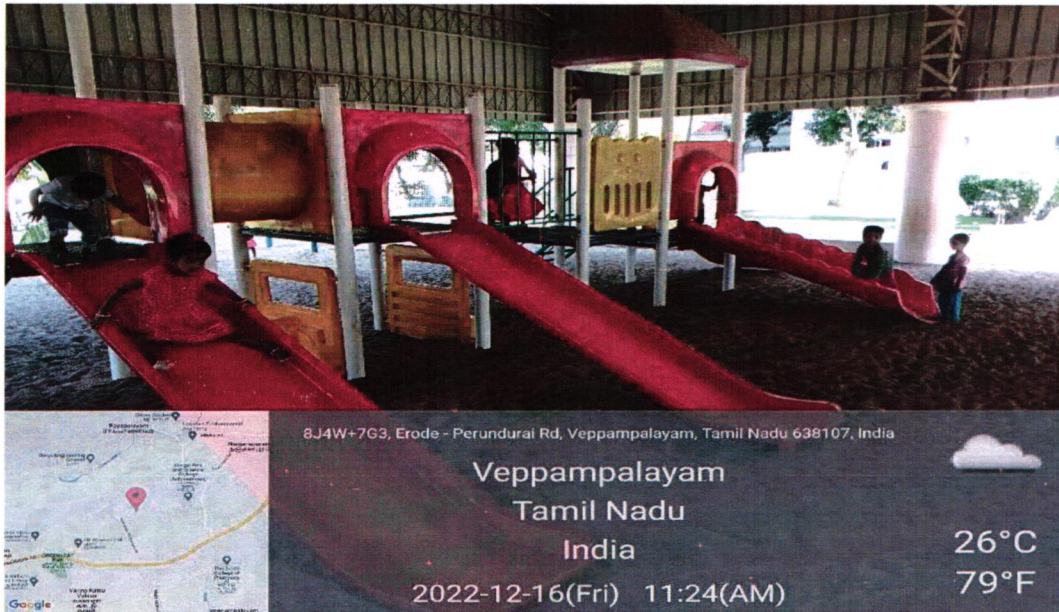

KONGU ARTS AND SCIENCE COLLEGE
(An Autonomous Institution, Affiliated to Bharathiar University, Coimbatore)

ERODE – 638 107

Kongu Day Care Centre -Children at play in the out door of the centre