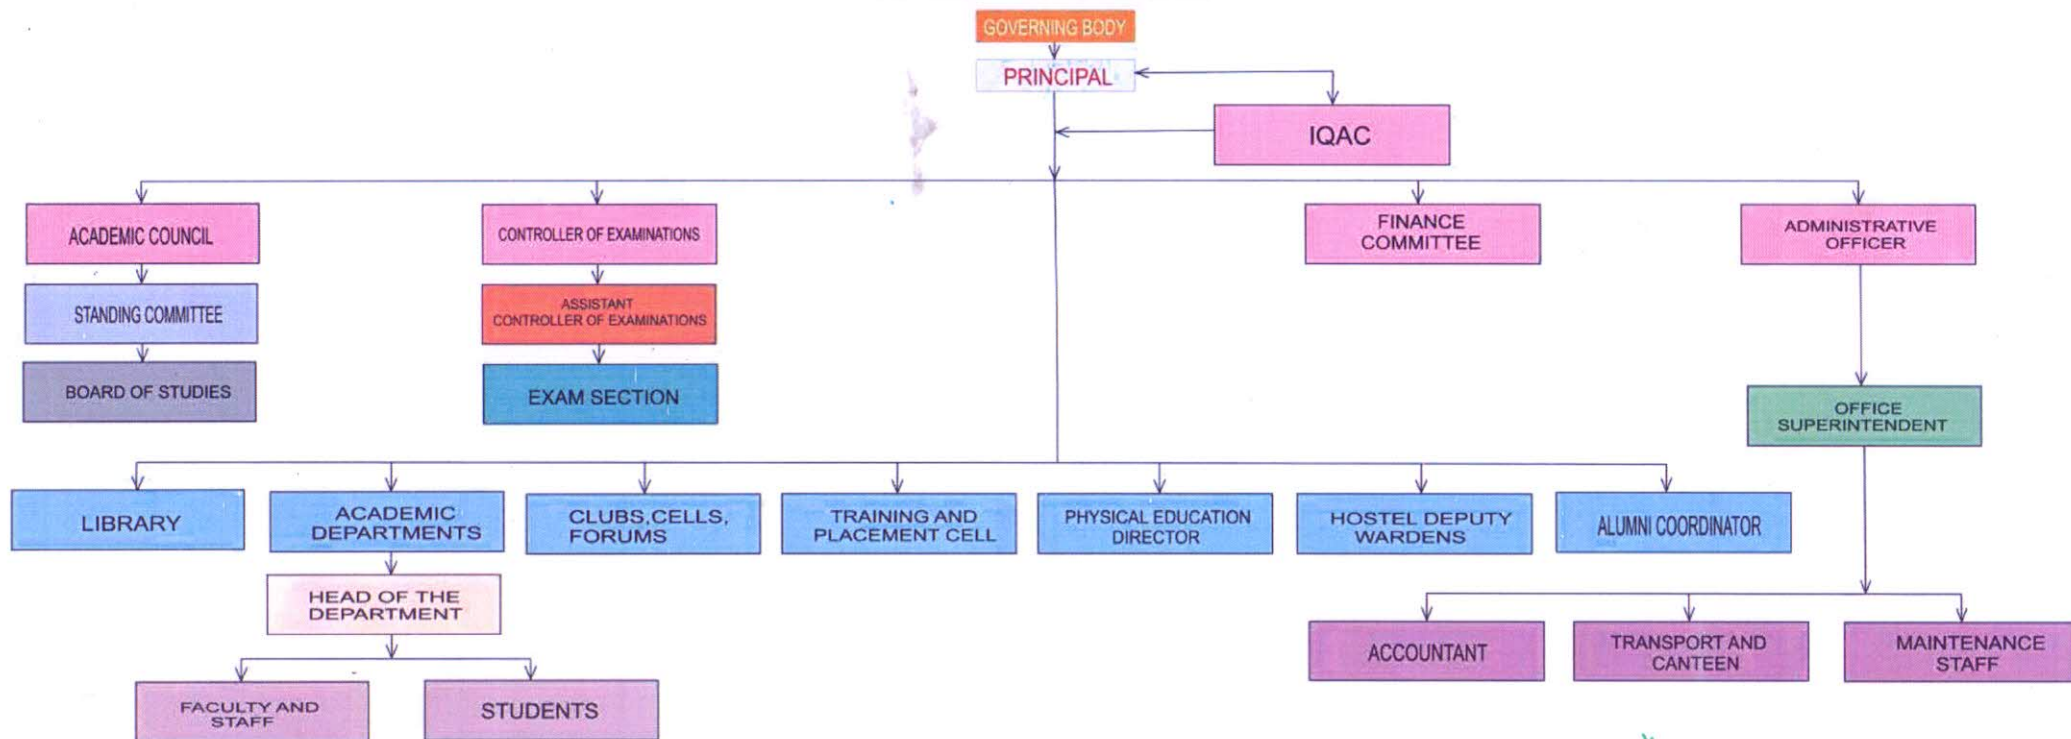

KONGU ARTS AND SCIENCE COLLEGE

(Autonomous)

Nanjanapuram, Erode- 638 107

ORGANIZATIONAL STRUCTURE

Dr. N. RAMAN
PRINCIPAL,
KONGU ARTS AND SCIENCE COLLEGE
(AUTONOMOUS)
NANJANAPURAM, ERODE - 638 107