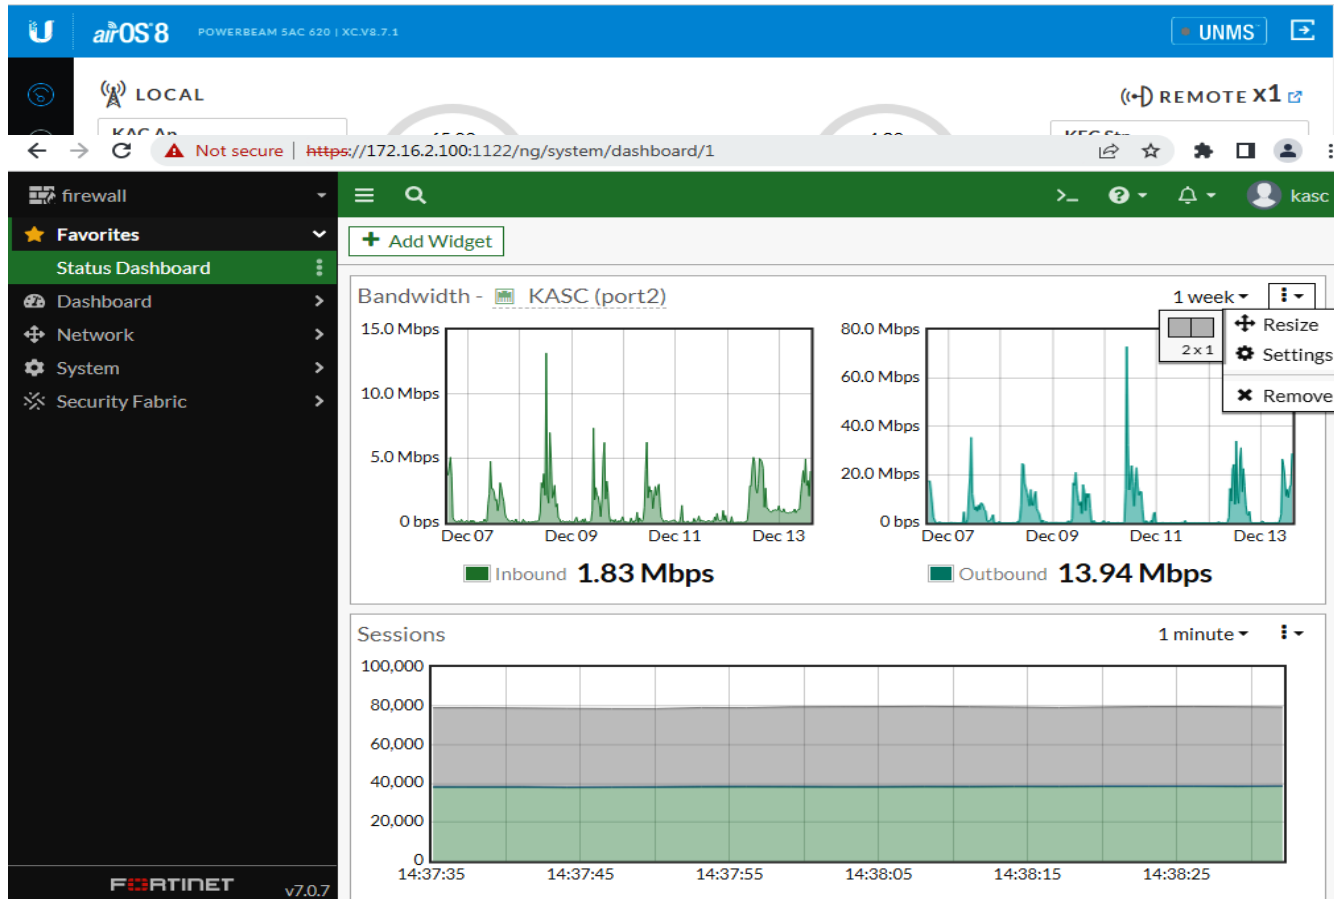

KONGU ARTS AND SCIENCE COLLEGE

(An Autonomous Institution, Affiliated to Bharathiar University, Coimbatore)

ERODE – 638 107

Bandwidth Report