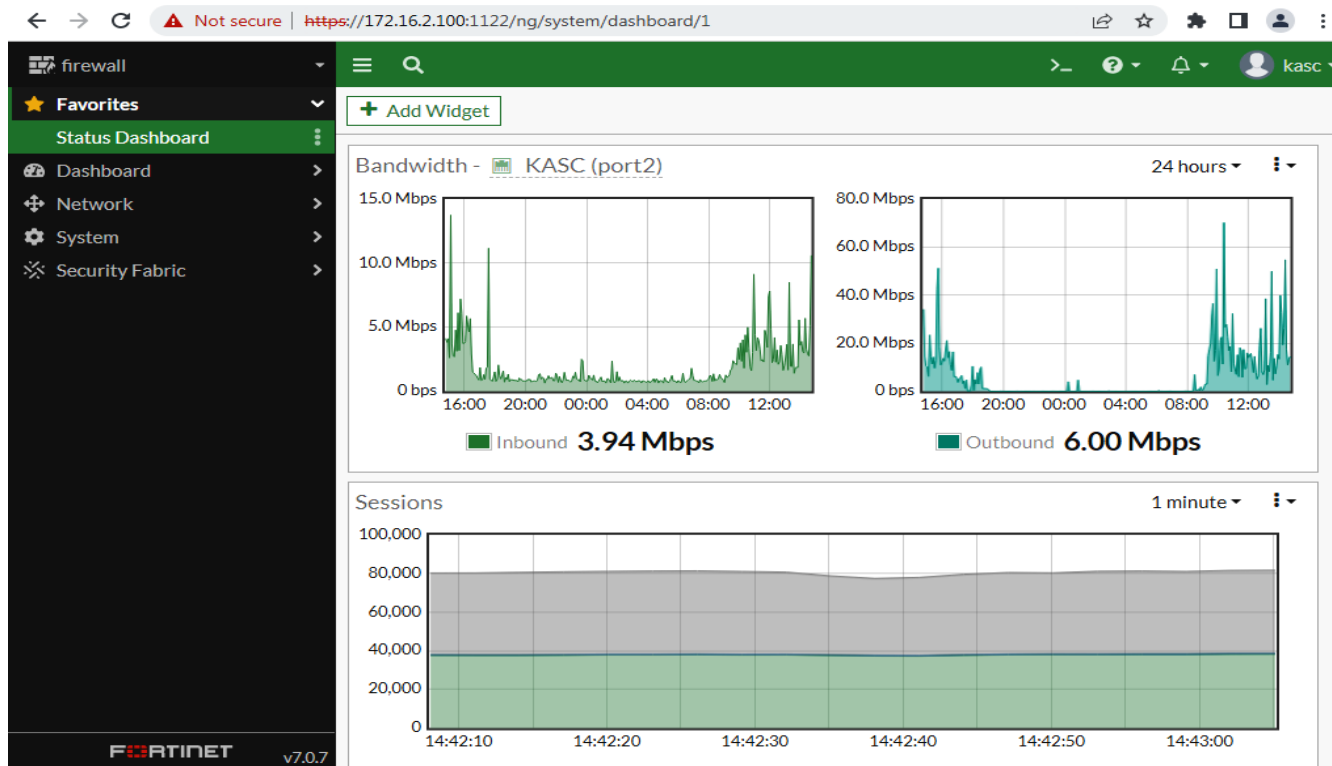

ERODE – 638 107

Bandwidth Report

KONGU ARTS AND SCIENCE COLLEGE

(An Autonomous Institution, Affiliated to Bharathiar University, Coimbatore)

ERODE – 638 107

KONGU ARTS AND SCIENCE COLLEGE

(An Autonomous Institution, Affiliated to Bharathiar University, Coimbatore)