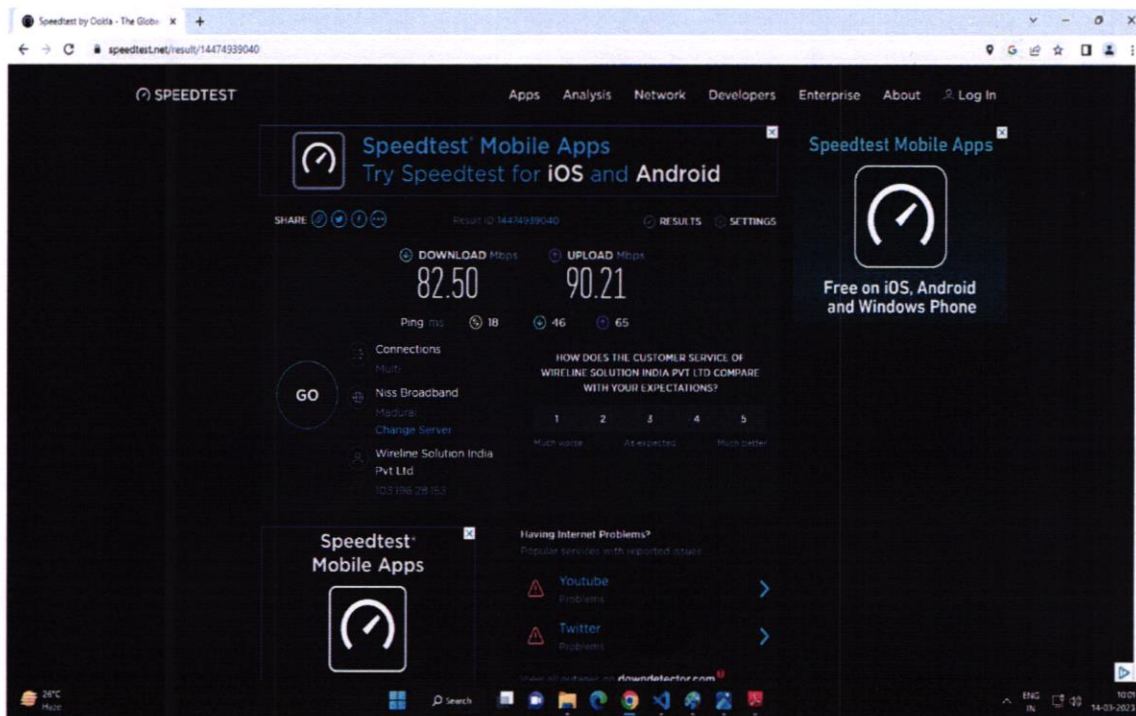

KONGU ARTS AND SCIENCE COLLEGE
(An Autonomous Institution, Affiliated to Bharathiar University, Coimbatore)
ERODE – 638 107

Wireline Solution India Pvt Ltd - Speed Test Result