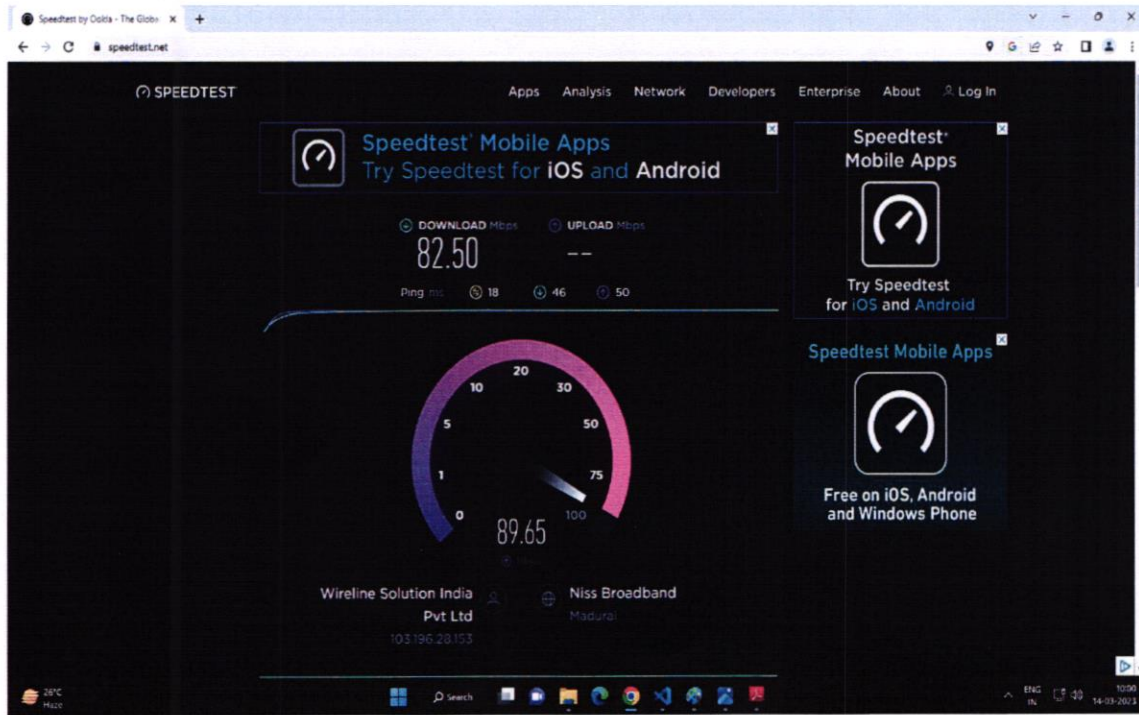

KONGU ARTS AND SCIENCE COLLEGE

(An Autonomous Institution, Affiliated to Bharathiar University, Coimbatore)

ERODE – 638 107

Wireline Solution India Pvt Ltd – Speed Test Result