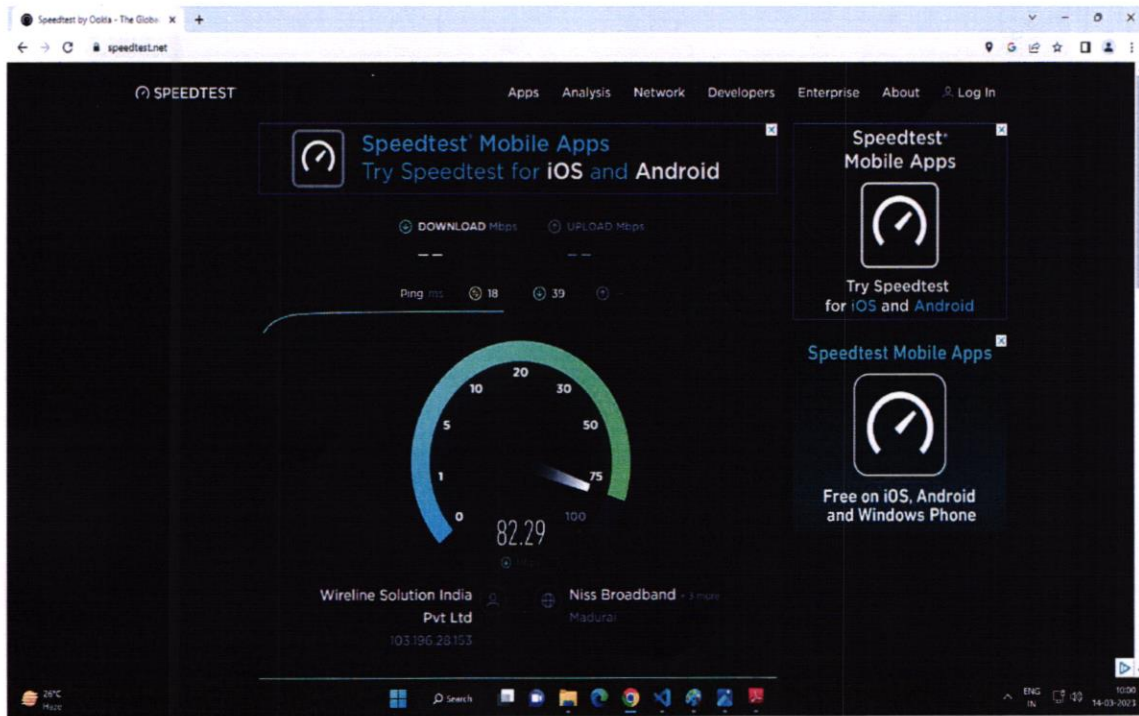

KONGU ARTS AND SCIENCE COLLEGE
(An Autonomous Institution, Affiliated to Bharathiar University, Coimbatore)
ERODE – 638 107

Wireline Solution India Pvt Ltd – Speed Test Result