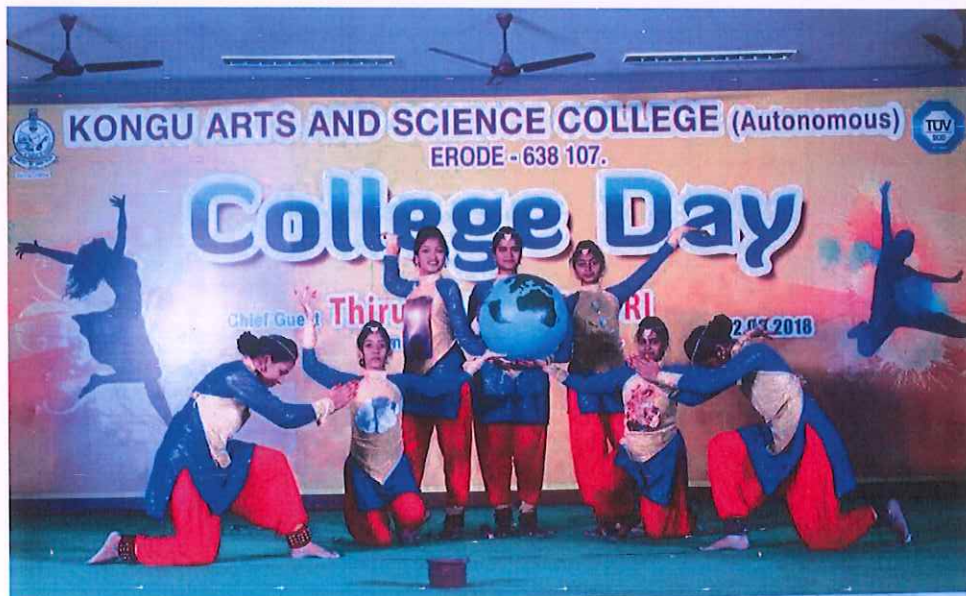

KONGU ARTS AND SCIENCE COLLEGE

(An Autonomous Institution, Affiliated to Bharathiar University, Coimbatore)

ERODE – 638 107

Cultural Activities

KONGU ARTS AND SCIENCE COLLEGE

(An Autonomous Institution, Affiliated to Bharathiar University, Coimbatore)

ERODE - 638 107

S.NO	PLACE	NAME OF THE EVENT	SIZE OF THE AUDITORIUM IN SQ.FT
1	Auditorium	College Day Function	18490 Sq.Ft

College Day Function - Group Dance

College Day Function - Group Dance

Dr. N. RAMAN
PRINCIPAL,
KONGU ARTS AND SCIENCE COLLEGE
(AUTONOMOUS)
NANJANAPURAM, ERODE - 638 107

KONGU ARTS AND SCIENCE COLLEGE

(An Autonomous Institution, Affiliated to Bharathiar University, Coimbatore)

ERODE – 638 107

S.NO	PLACE	NAME OF THE EVENT	SIZE OF THE AUDITORIUM IN SQ.FT
2	Auditorium	Cultural Fest	18490 Sq.Ft