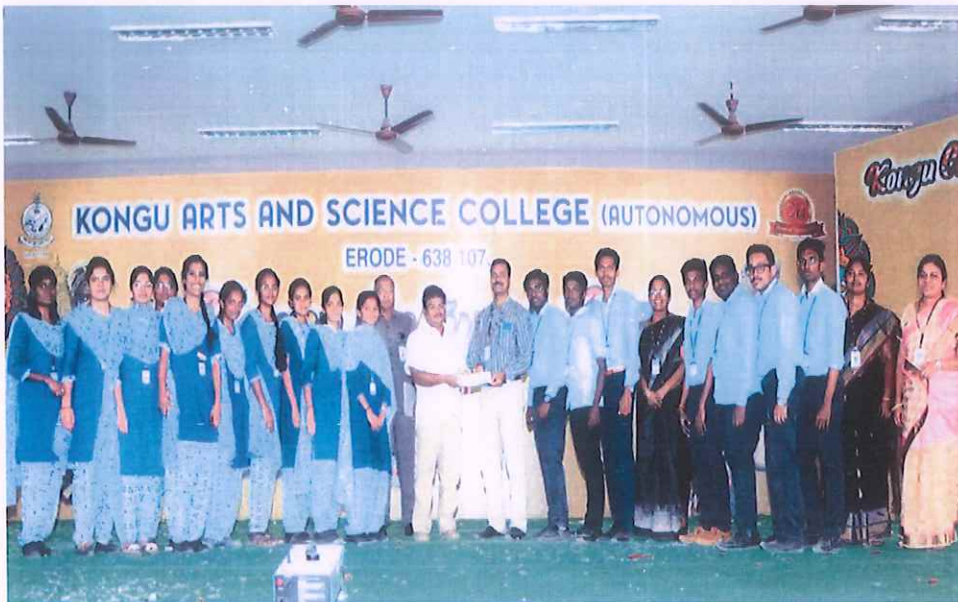

KONGU ARTS AND SCIENCE COLLEGE

(An Autonomous Institution, Affiliated to Bharathiar University, Coimbatore)

ERODE – 638 107

S.NO	PLACE	NAME OF THE EVENT	SIZE OF THE AUDITORIUM IN SQ.FT
5	Auditorium	College Day Function	18490 Sq.Ft

Pongal Vizha – Prize Distribution