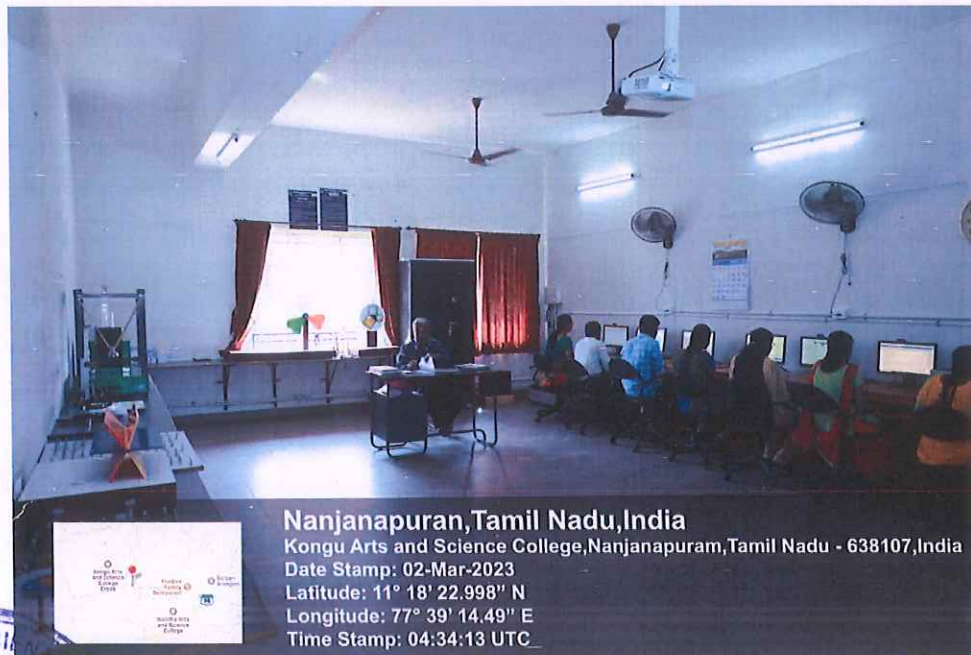

EXTERIOR VIEW

INTERIOR VIEW