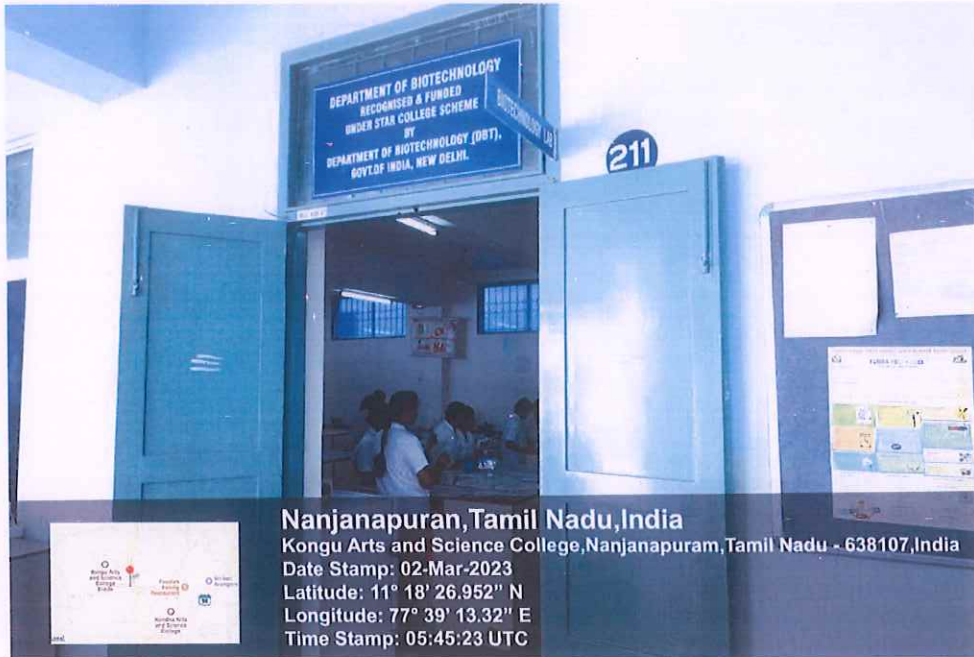

KONGU ARTS AND SCIENCE COLLEGE

(An Autonomous Institution, Affiliated to Bharathiar University, Coimbatore)

ERODE – 638 107

Biotechnology Laboratory

Dr. N. RAMAN
PRINCIPAL,
KONGU ARTS AND SCIENCE COLLEGE
(AUTONOMOUS)
NANJANAPURAM, ERODE - 638 107

KONGU ARTS AND SCIENCE COLLEGE

(An Autonomous Institution, Affiliated to Bharathiar University, Coimbatore)

ERODE – 638 107

| BLOCK NAME | FLOOR NAME | ROOM NO | ROOM NAME | ROOM SIZE |
|------------|------------|---------|-------------------|-------------|
| MAIN BLOCK | SECOND | 211 | BIOTECHNOLOGY LAB | 98'' x 26'' |