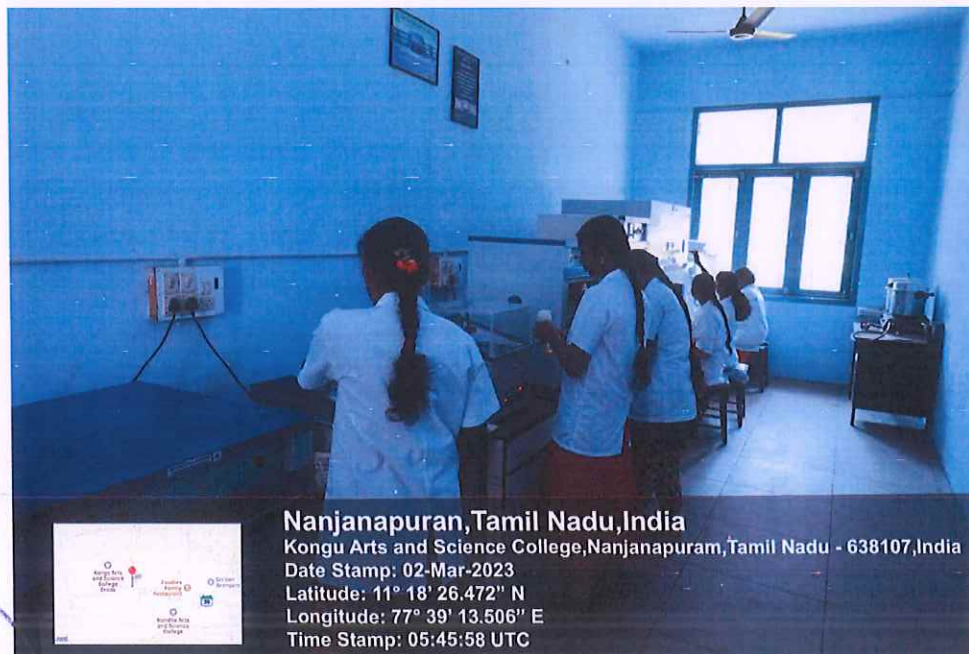

INTERIOR VIEW