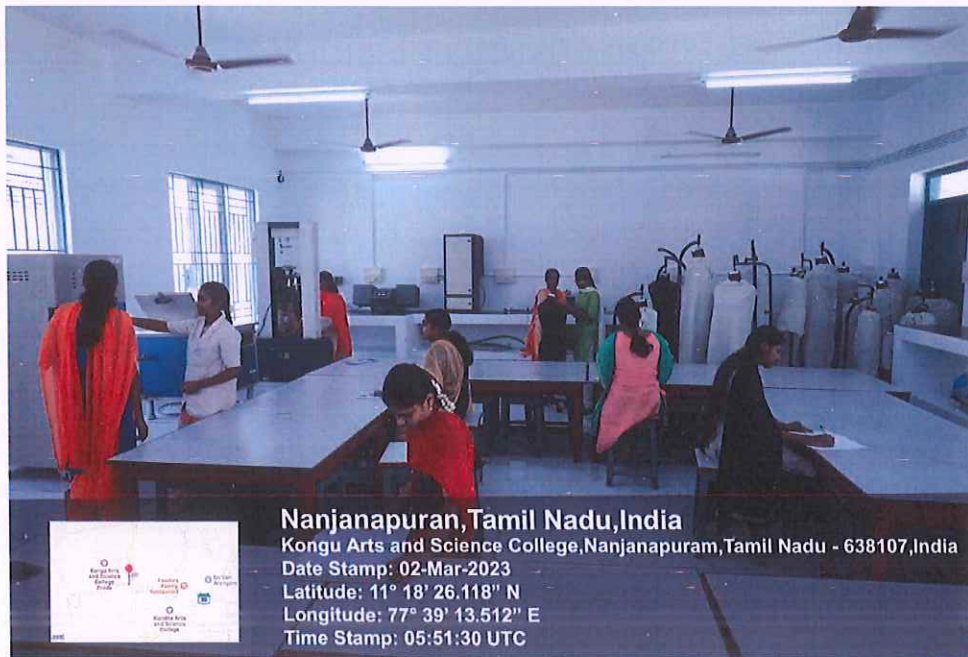

INTERIOR VIEW