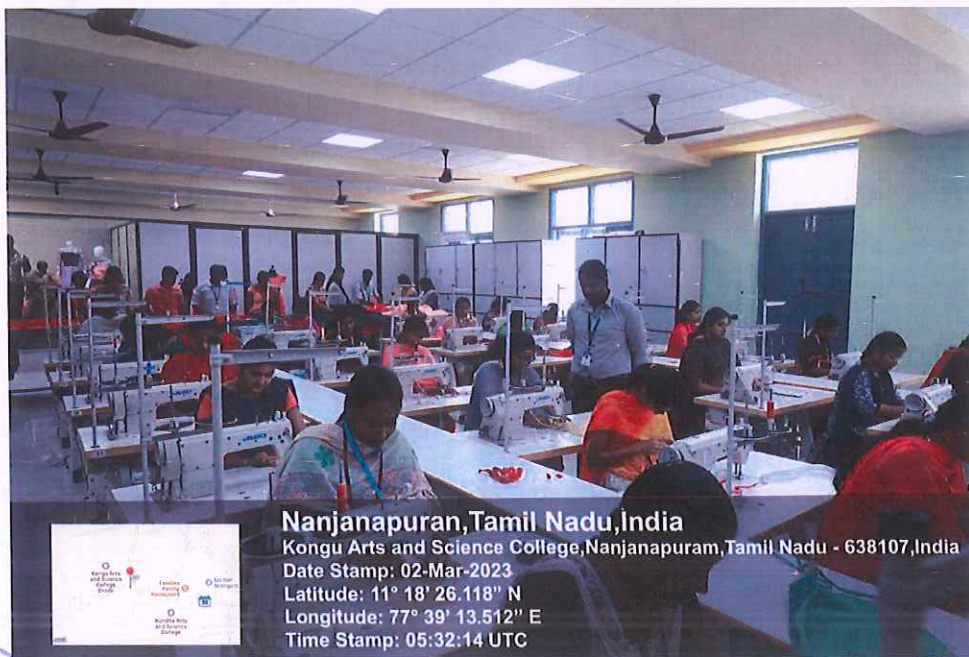

INTERIOR VIEW

D. N. RAMAN
PRINCIPAL,
KONGU ARTS AND SCIENCE COLLEGE
(AUTONOMOUS)
NANJANAPURAM, ERODE - 638 107