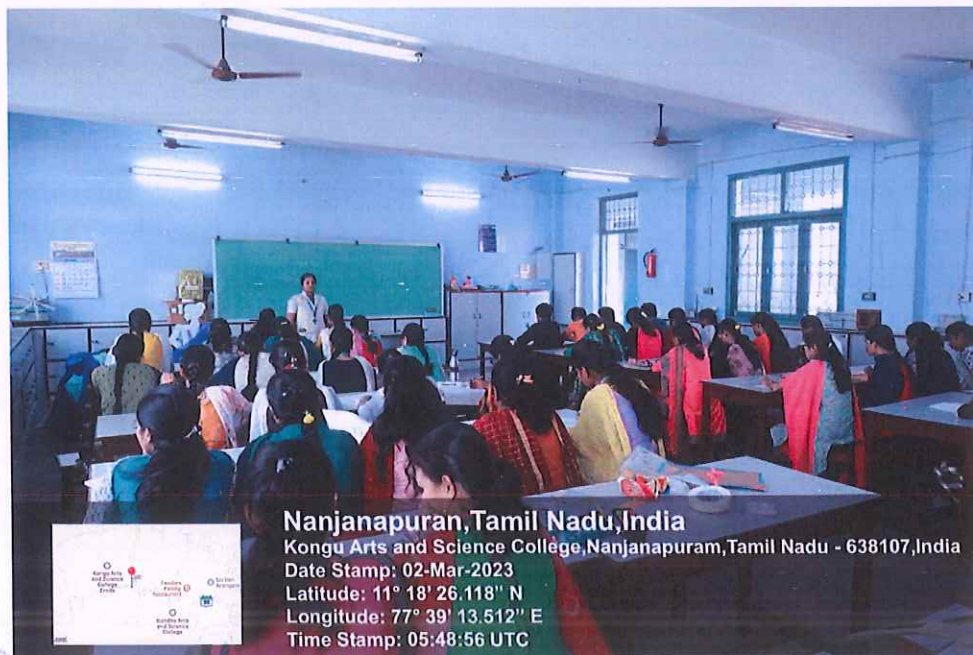

INTERIOR VIEW