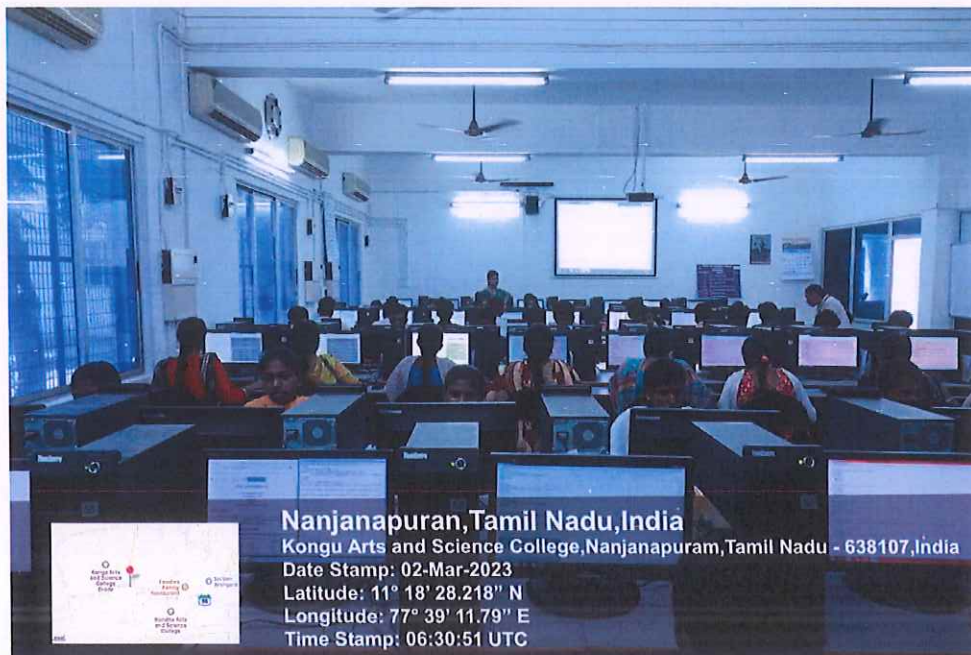

INTERIOR VIEW

Dr. N. RAMAN
PRINCIPAL,
KONGU ARTS AND SCIENCE COLLEGE
(AUTONOMOUS)
NANJANAPURAM, ERODE - 638 107