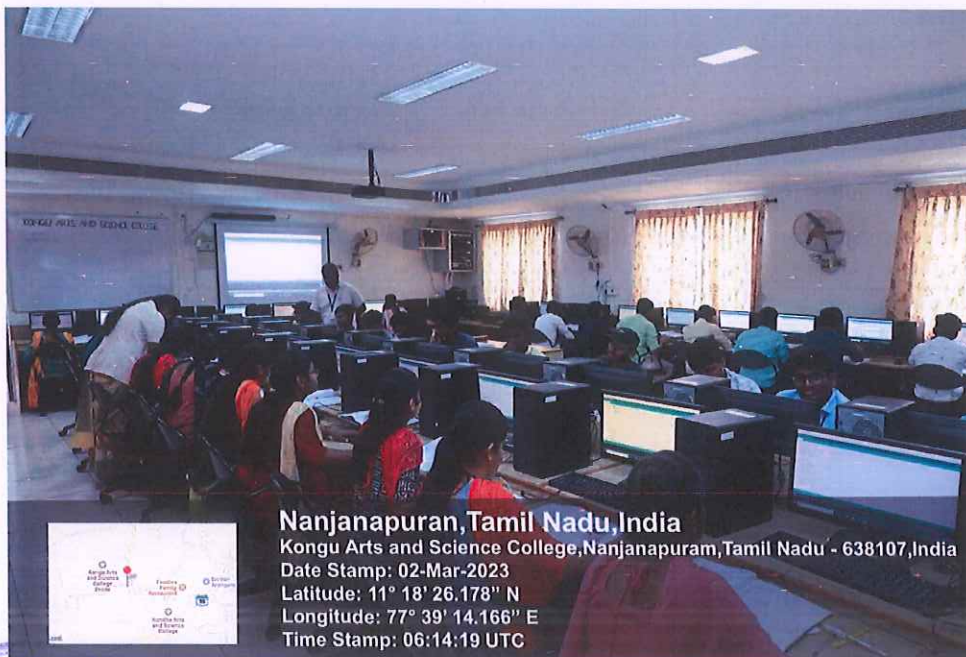

EXTERIOR VIEW

Nanjanapuram, Tamil Nadu, India

Kongu Arts and Science College, Nanjanapuram, Tamil Nadu - 638107, India

Date Stamp: 02-Mar-2023

Latitude: 11° 18' 26.178" N

Longitude: 77° 39' 14.166" E

Time Stamp: 06:14:19 UTC

INTERIOR VIEW