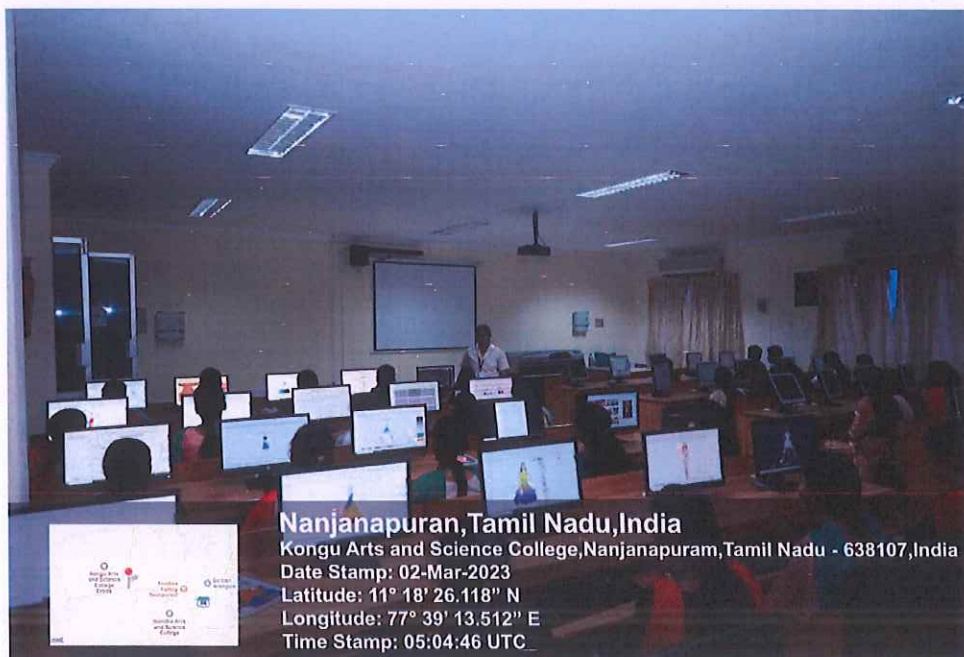

INTERIOR VIEW