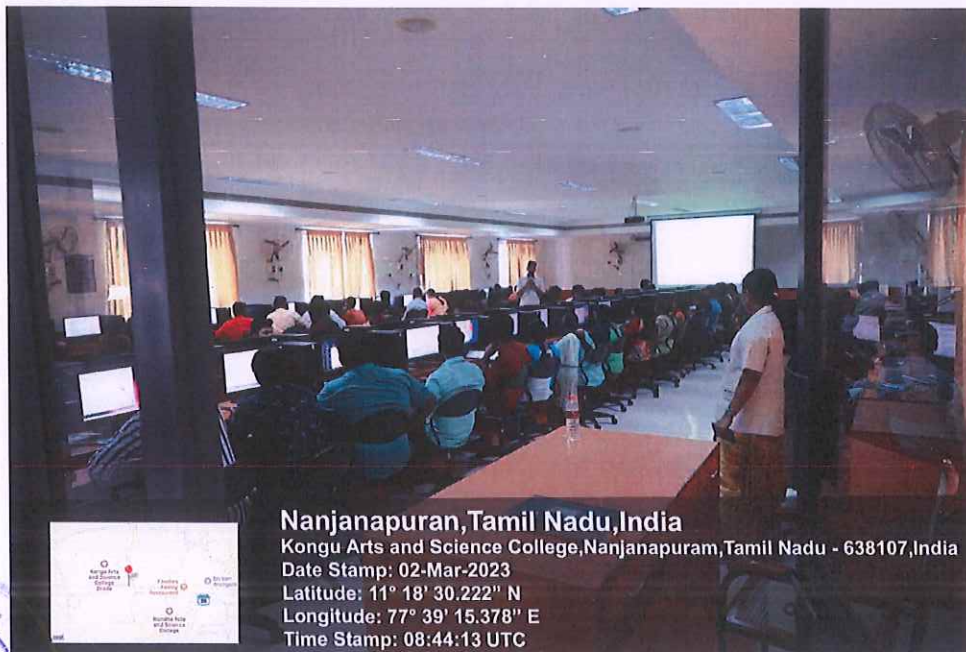

INTERIOR VIEW