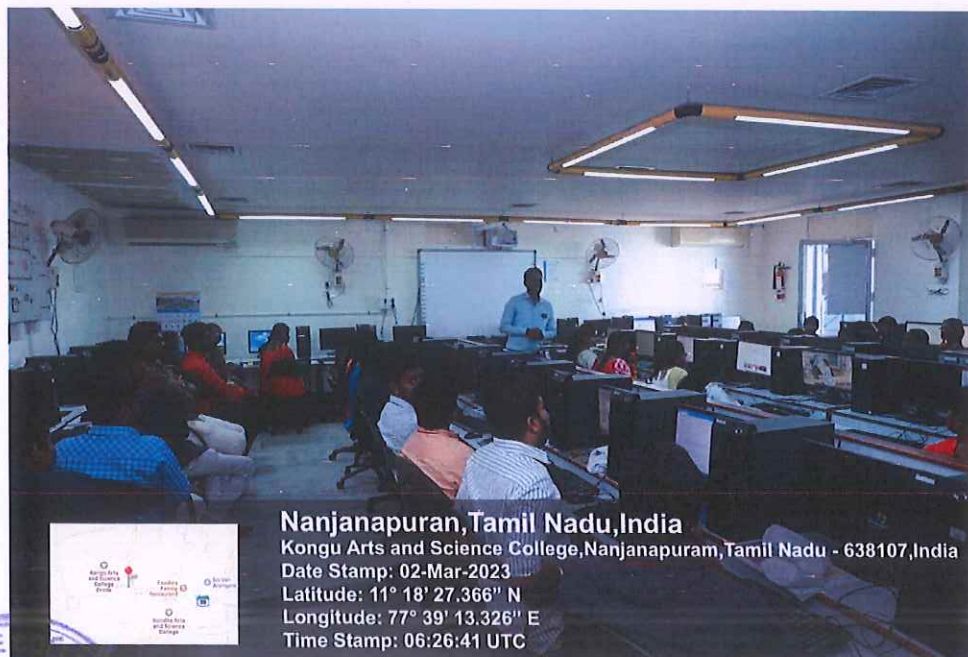

INTERIOR VIEW