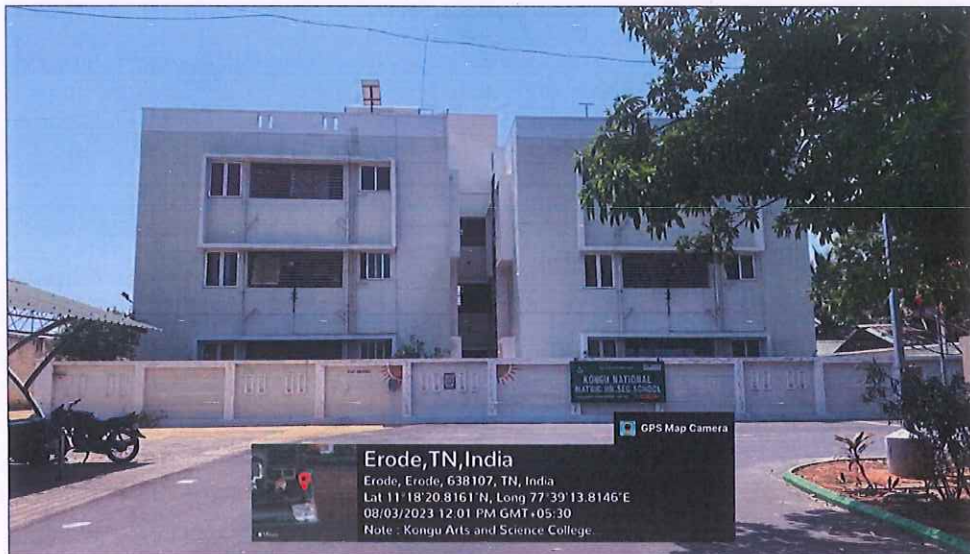

STAFF QUARTERS