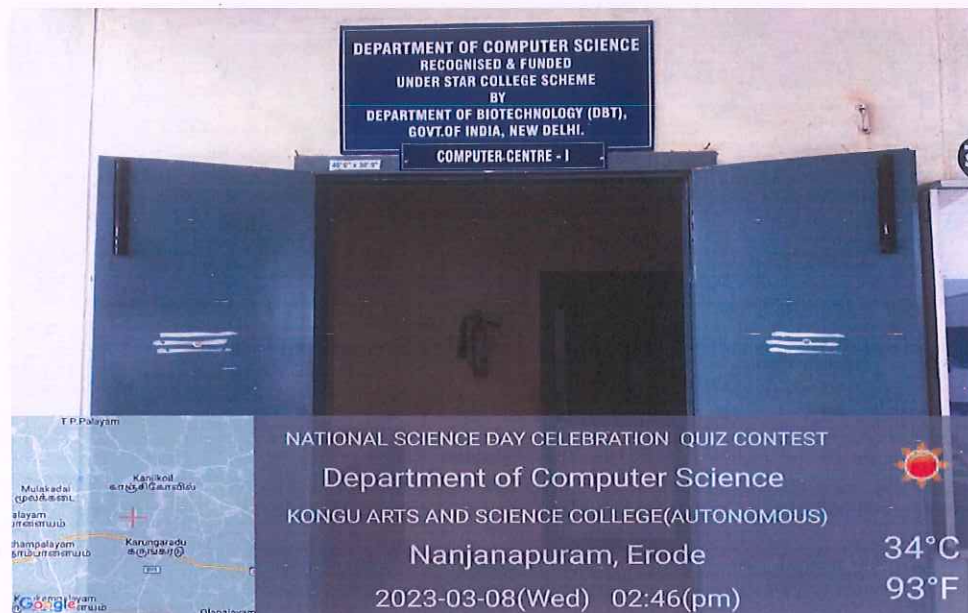

FIRE EXTINGUISHER INSTALLED IN LABS