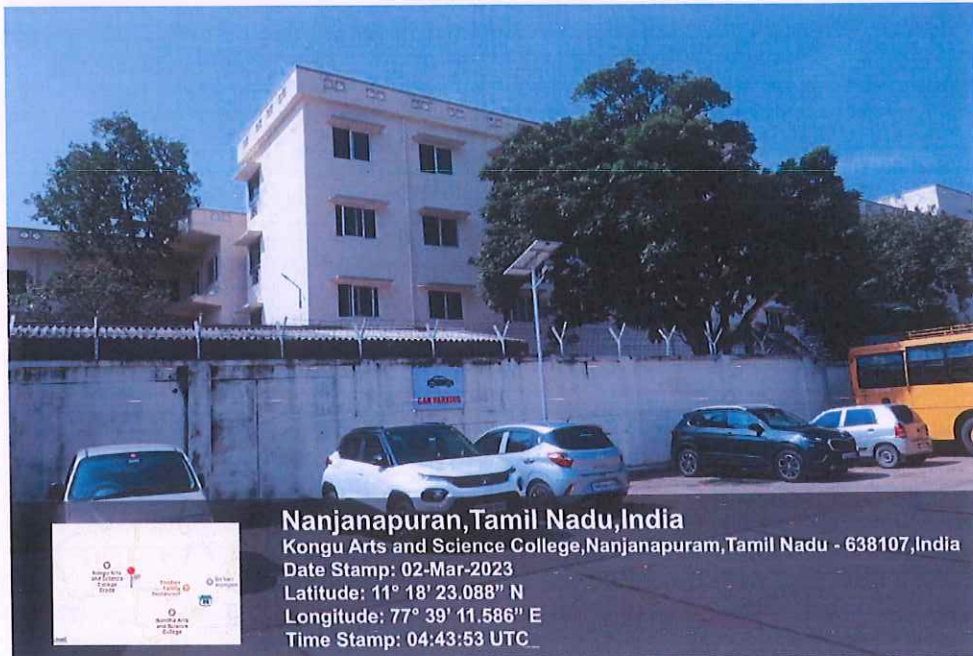

CAR PARKING AREA