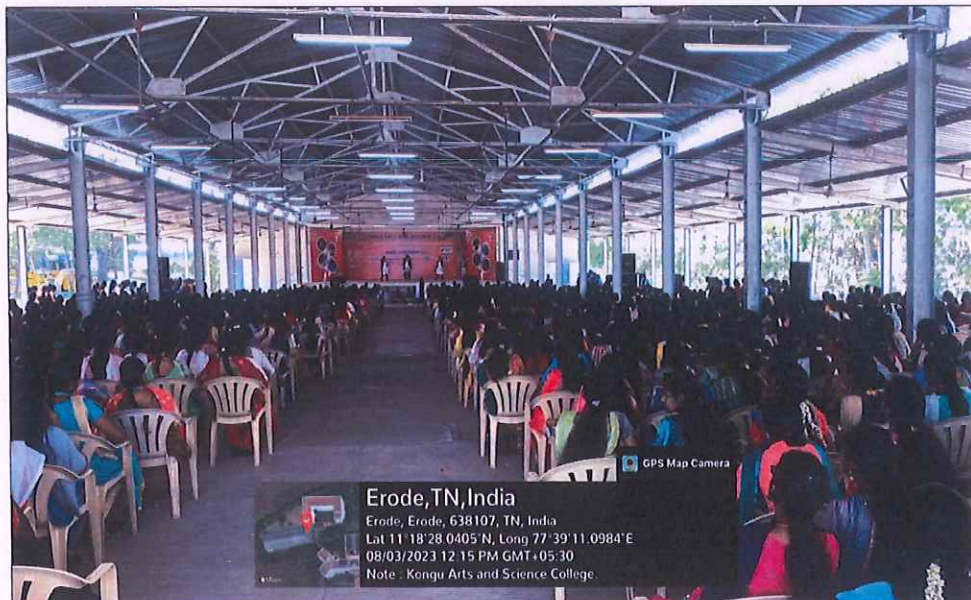

# KONGU ARTS AND SCIENCE COLLEGE

(An Autonomous Institution, Affiliated to Bharathiar University, Coimbatore)

ERODE – 638 107

**OPEN AUDITORIUM – EXTERIOR VIEW**

**OPEN AUDITORIUM – INTERIOR VIEW**

  
**Dr. N. RAMAN**  
PRINCIPAL,  
KONGU ARTS AND SCIENCE COLLEGE  
(AUTONOMOUS)  
NANJANAPURAM, ERODE - 638 107