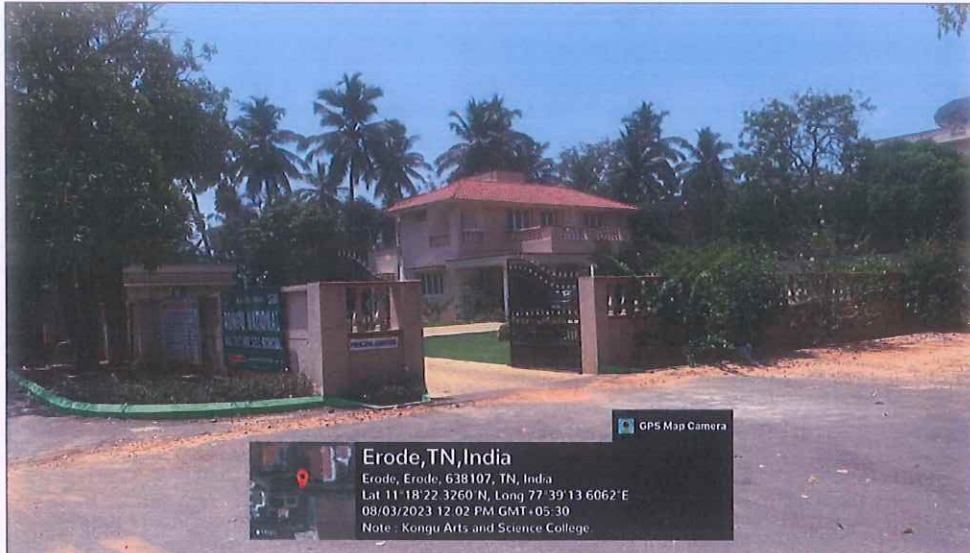

KONGU ARTS AND SCIENCE COLLEGE

(An Autonomous Institution, Affiliated to Bharathiar University, Coimbatore)

ERODE – 638 107

PRINCIPAL QUARTERS