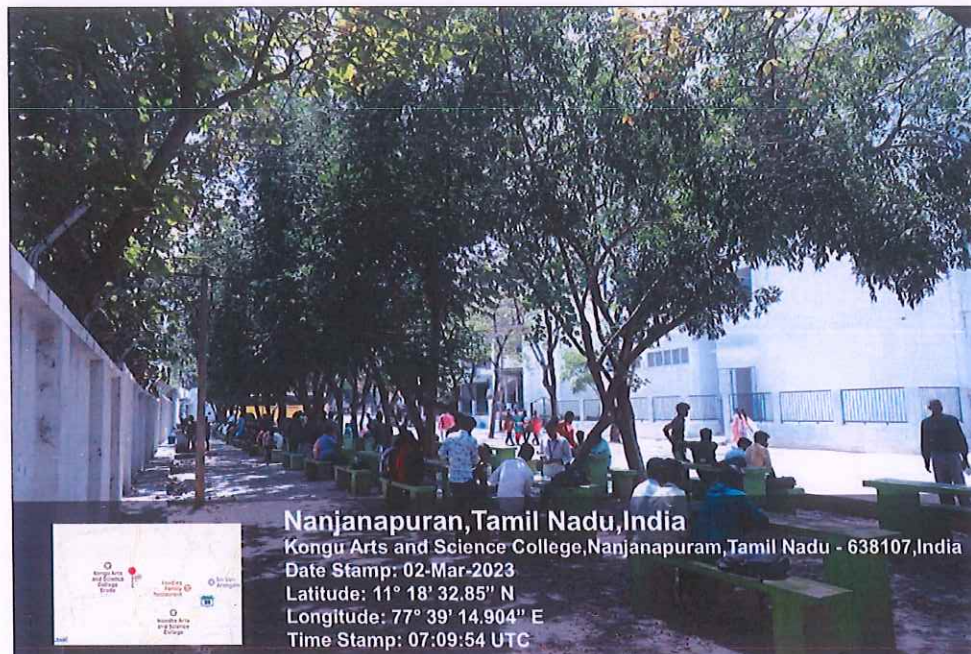

# KONGU ARTS AND SCIENCE COLLEGE

(An Autonomous Institution, Affiliated to Bharathiar University, Coimbatore)

ERODE – 638 107

LIFT FACILITY

STUDENTS STONE BENCH SITTING AREA

  
**Dr. N. RAMAN**  
PRINCIPAL,  
KONGU ARTS AND SCIENCE COLLEGE  
(AUTONOMOUS)  
NANJANAPURAM, ERODE - 638 107