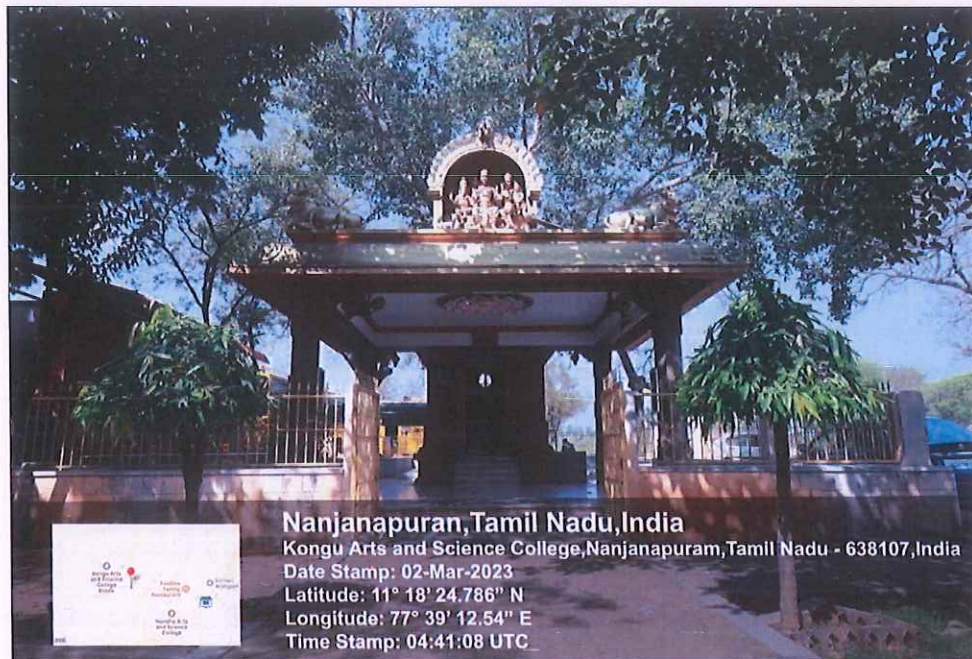

Nanjanapuram, Tamil Nadu, India

Kongu Arts and Science College, Nanjanapuram, Tamil Nadu - 638107, India

Date Stamp: 02-Mar-2023

Latitude: 11° 18' 24.786" N

Longitude: 77° 39' 12.54" E

Time Stamp: 04:41:08 UTC

VINAYAGAR TEMPLE