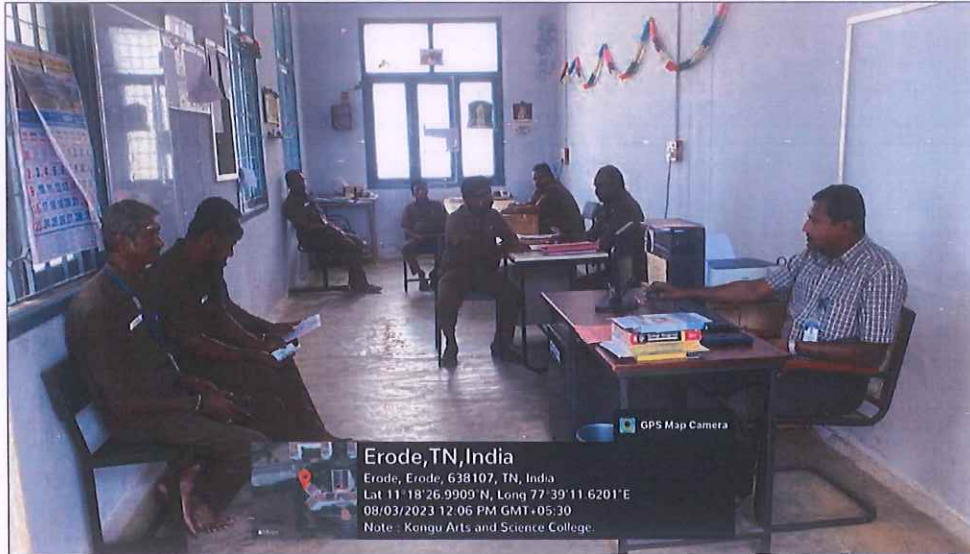

KONGU ARTS AND SCIENCE COLLEGE

(An Autonomous Institution, Affiliated to Bharathiar University, Coimbatore)

ERODE – 638 107

Transport

Dr. N. RAMAN
PRINCIPAL,
KONGU ARTS AND SCIENCE COLLEGE
(AUTONOMOUS)
NANJANAPURAM, ERODE - 638 107

KONGU ARTS AND SCIENCE COLLEGE

(An Autonomous Institution, Affiliated to Bharathiar University, Coimbatore)

ERODE – 638 107

BLOCK NAME	FLOOR NAME	ROOM NO	ROOM NAME	ROOM SIZE
MAIN BLOCK	GROUND	20	TRANSPORT OFFICE	31''9''x 11''