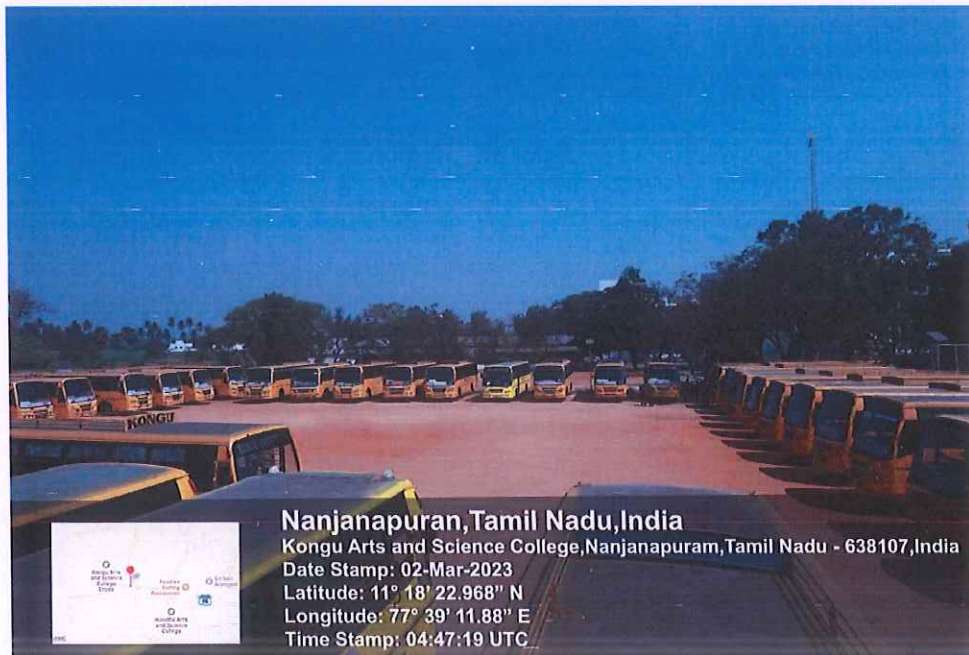

BUS PARKING AREA