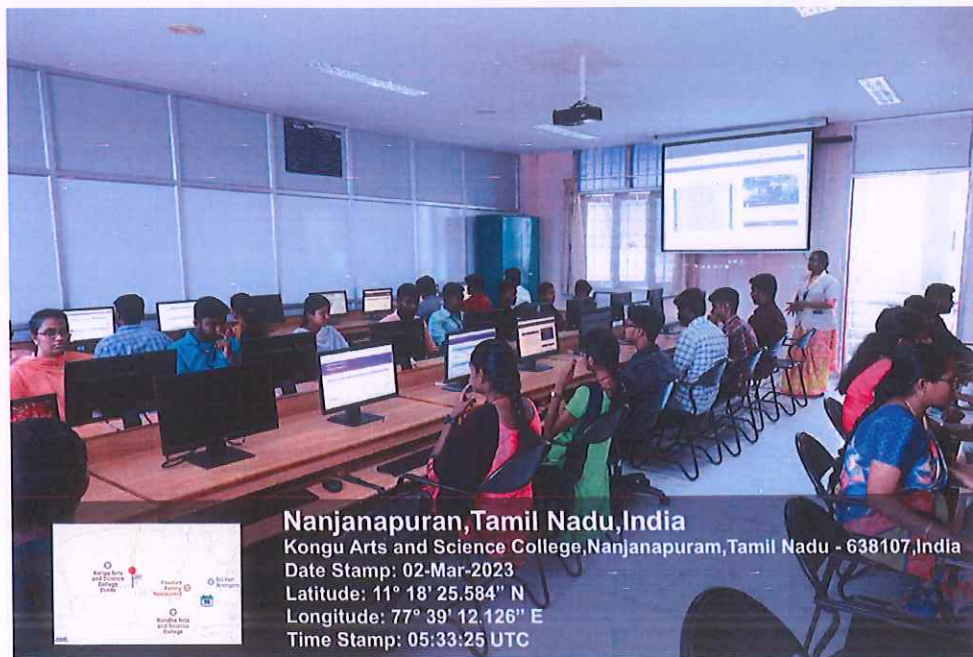

EXTERIOR VIEW

INTERIOR VIEW