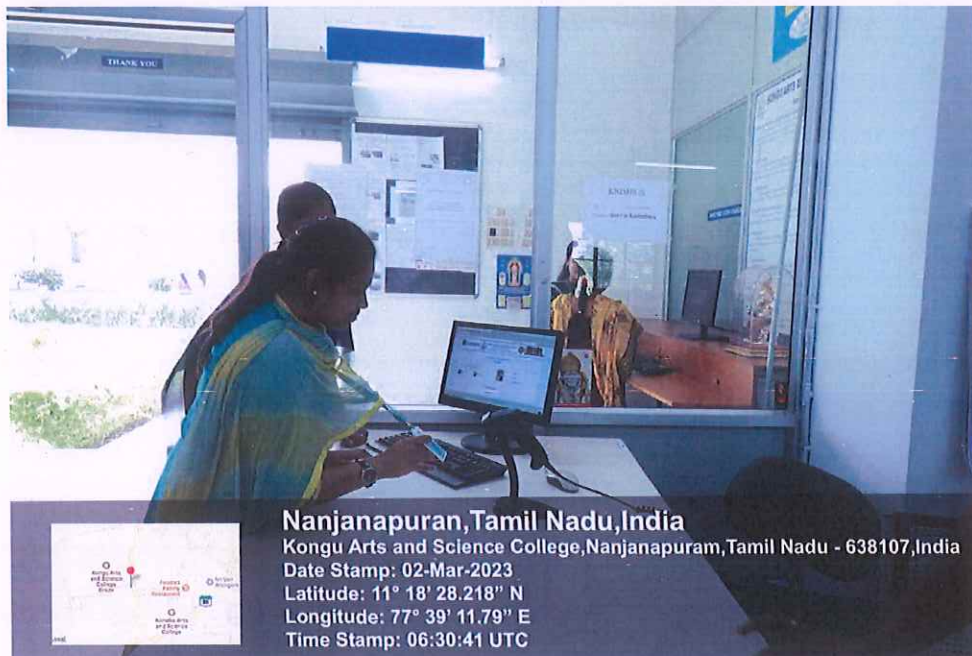

Nanjanapuram, Tamil Nadu, India
Kongu Arts and Science College, Nanjanapuram, Tamil Nadu - 638107, India
Date Stamp: 02-Mar-2023
Latitude: 11° 18' 28.218" N
Longitude: 77° 39' 11.79" E
Time Stamp: 06:30:41 UTC

STUDENT BARCODE ENTRY