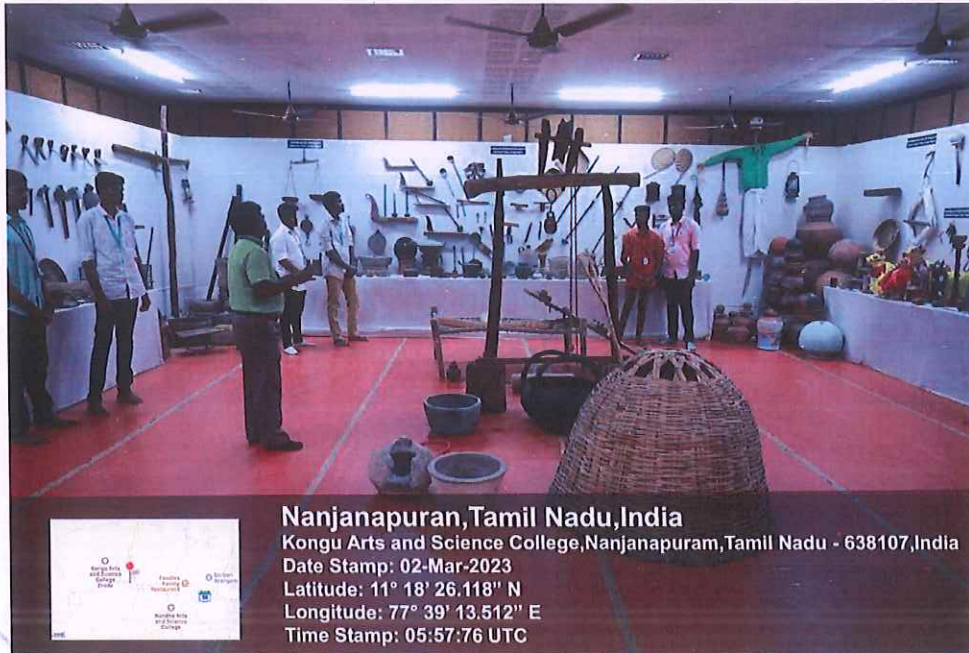

EXTERIOR VIEW

Nanjanapuram, Tamil Nadu, India

Kongu Arts and Science College, Nanjanapuram, Tamil Nadu - 638107, India

Date Stamp: 02-Mar-2023

Latitude: 11° 18' 26.118" N

Longitude: 77° 39' 13.512" E

Time Stamp: 05:57:76 UTC

INTERIOR VIEW