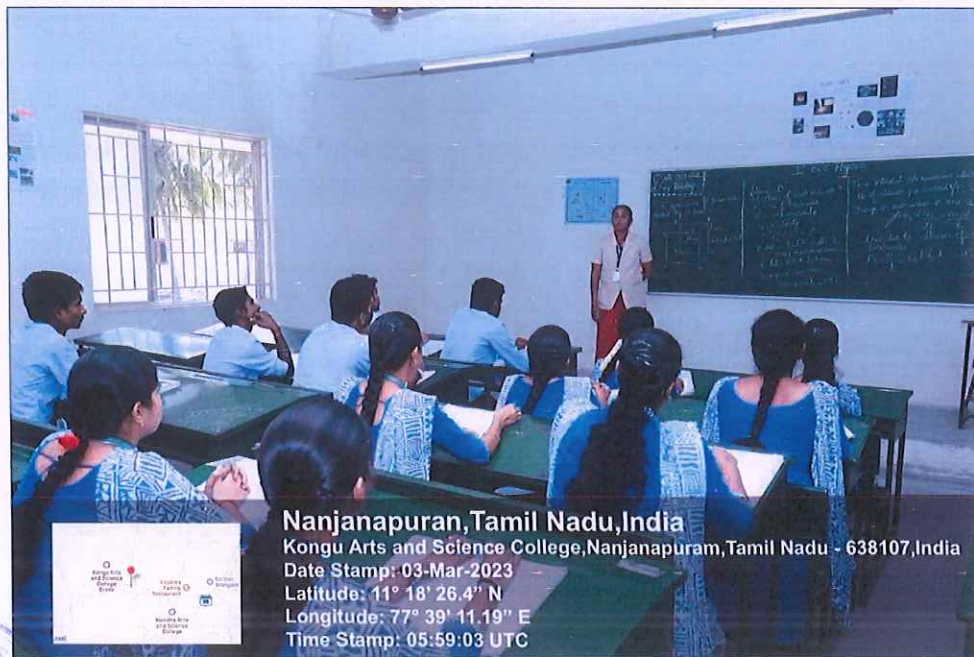

EXTERIOR VIEW

INTERIOR VIEW