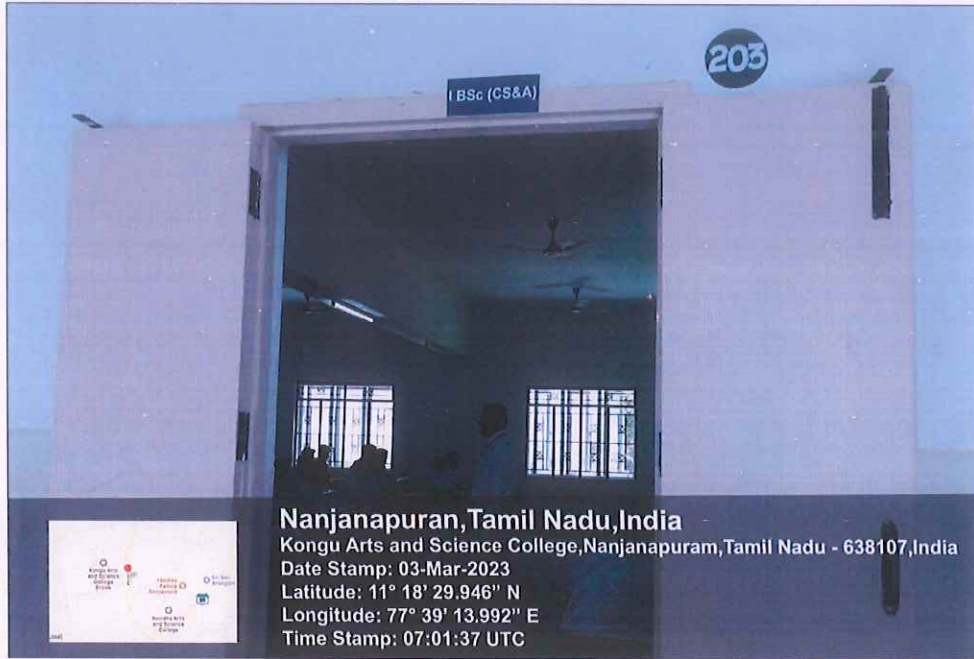

KONGU ARTS AND SCIENCE COLLEGE

(An Autonomous Institution, Affiliated to Bharathiar University, Coimbatore)

ERODE – 638 107

BLOCK NAME	FLOOR NAME	ROOM NO	ROOM NAME	ROOM SIZE
BCA BLOCK	SECOND	203	I B.Sc.,(CS&A)	27" x35"

EXTERIOR VIEW