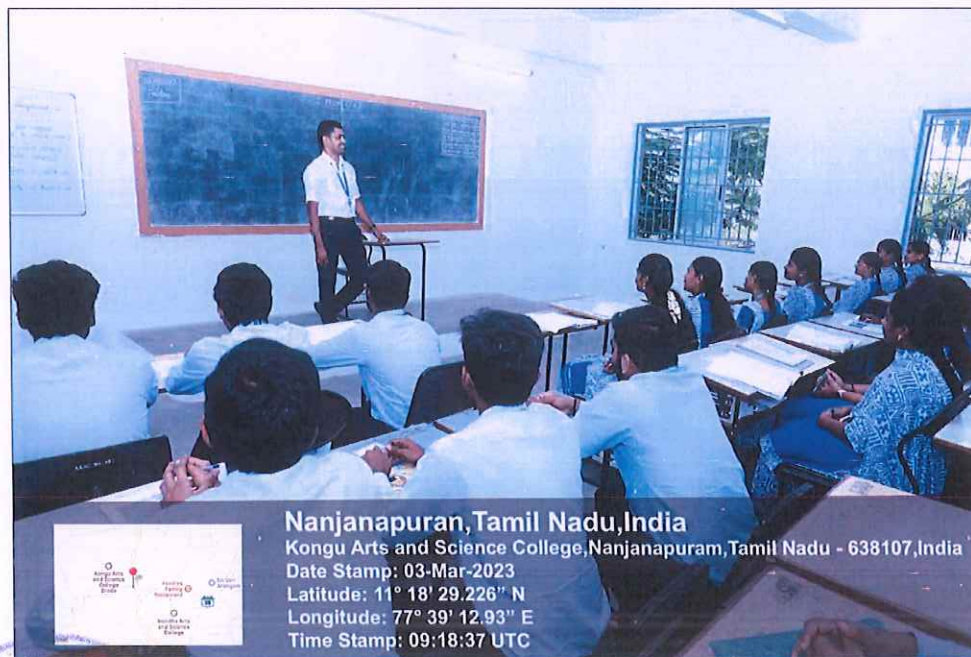

EXTERIOR VIEW

INTERIOR VIEW