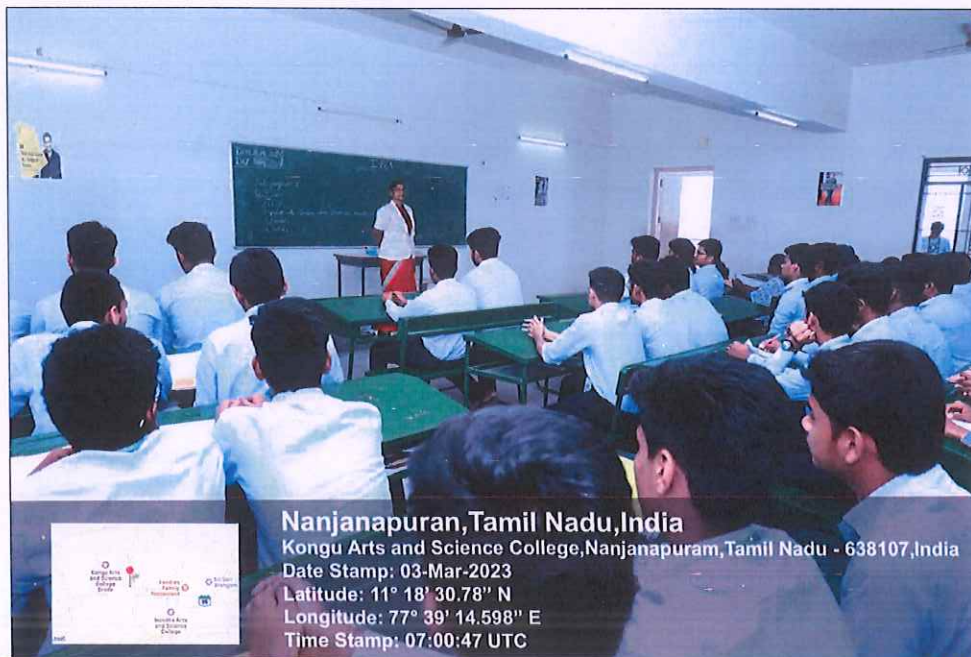

INTERIOR VIEW

DR. N. RAMAN
PRINCIPAL,
KONGU ARTS AND SCIENCE COLLEGE
(AUTONOMOUS)
NANJANAPURAM, ERODE - 638 107.