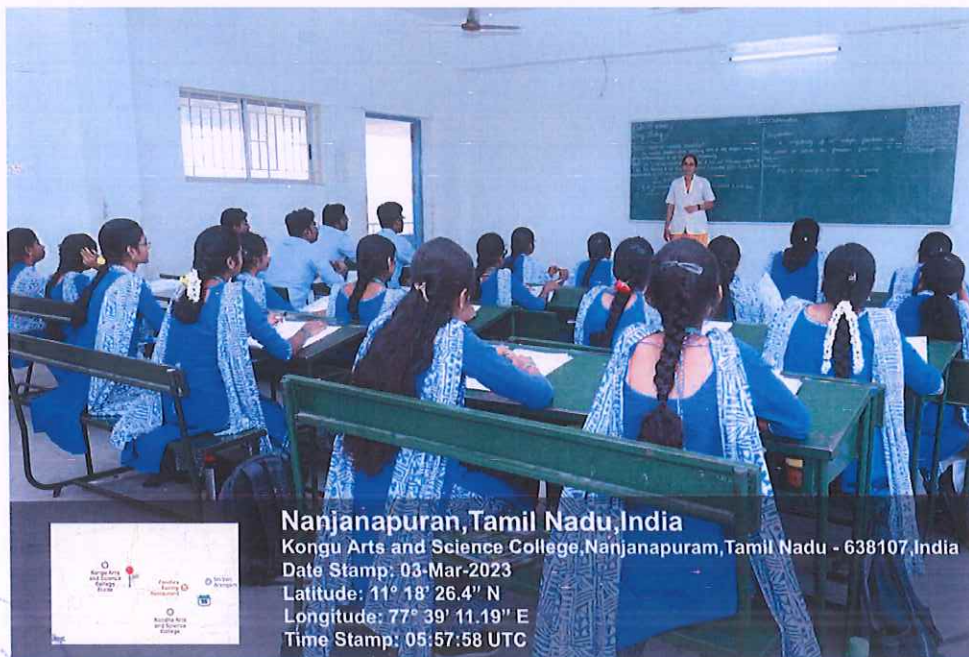

EXTERIOR VIEW

INTERIOR VIEW