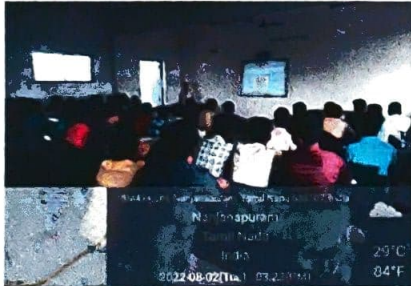

FACULTY NAME : D.R.PUSHPALATHA DEPARTMENT : COMPUTER SCIENCE (UG)

GPS Map Camera

Nanjanapuram, Tamil Nadu, India

8M53+786, Nanjanapuram, Tamil Nadu 638107,

India

Lat 11.308112°

Long 77.65326°

11/11/22 11:37 AM GMT +05:30

Google

INTERACTIVE BOARD