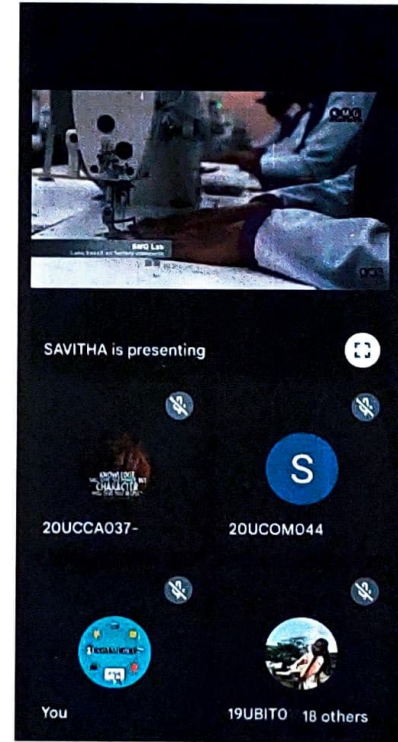

Dr. N. RAMAN
PRINCIPAL,
KONGU ARTS AND SCIENCE COLLEGE
(AUTONOMOUS)
NANJANAPURAM, ERODE - 638 107.