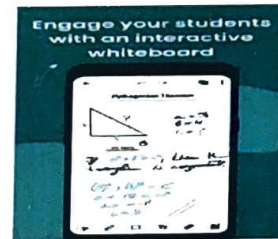

LIVEBOARD

LIVE BOARD AND SLIDE SHARE