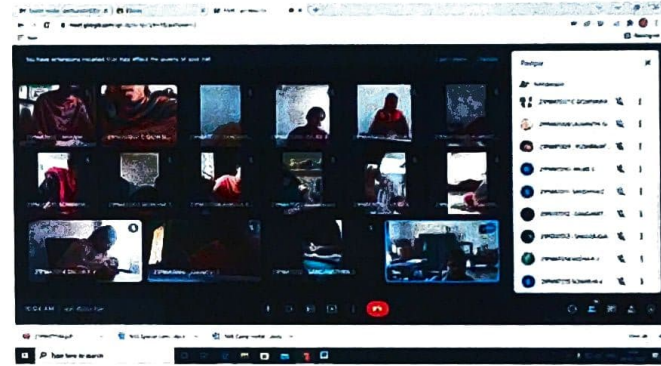

GOOGLE MEET