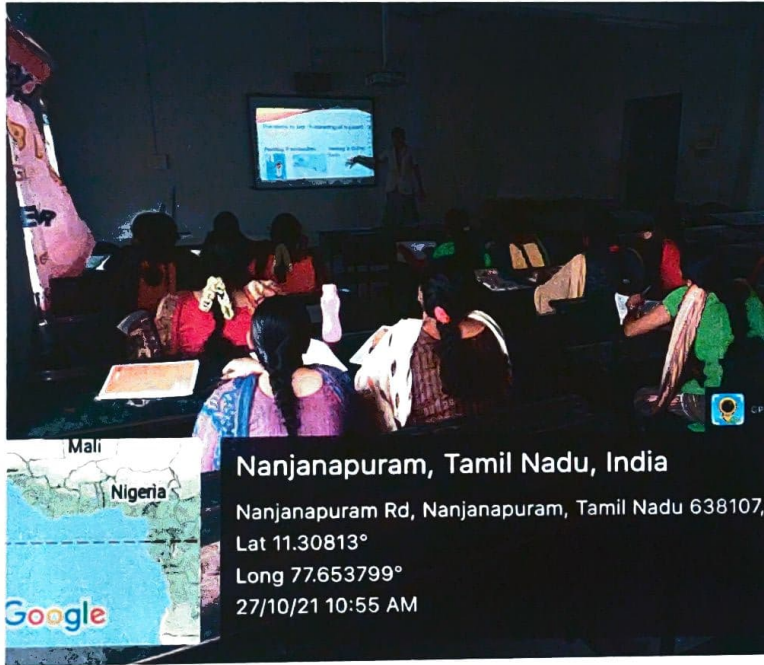

KONGU ARTS AND SCIENCE COLLEGE (AUTONOMOUS)
ERODE -638 107
DEPARTMENT OF MATHEMATICS
MATH CLUB ACTIVITIES & CONFERENCE PARTICIPATION