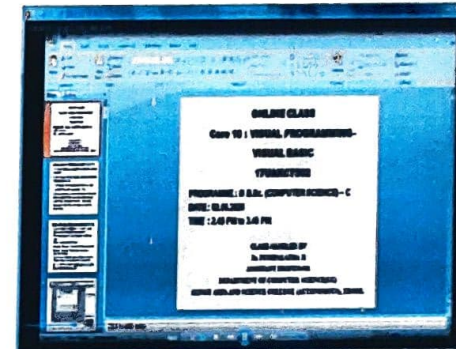

LIVEBOARD

LIVE BOARD AND SLIDE SHARE