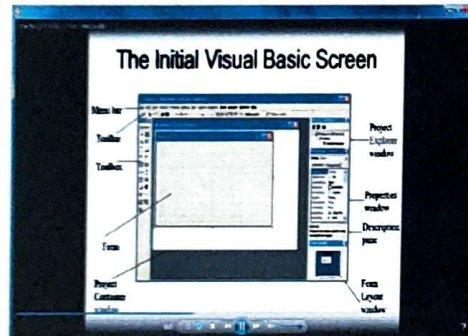

Additional Information

ICT tools used by the Teachers for the Teaching Learning Process (Sample Screenshots)

Virtual Lab

- MHRD Initiated this virtual lab to afford remote access to labs in various disciplines
- It paves the way to create curiosity among students to conduct experiments
- This facilitates to know the procedure and deep understanding of the experiments by animated demonstrations

VIRTUAL LAB

Teaching Laboratory Experiments through Virtual Lab

Dr. N. RAMAN
PRINCIPAL,
KONGU ARTS AND SCIENCE COLLEGE
(AUTONOMOUS)
NANJANAPURAM, ERODE - 638 107.

XP-PEN TABLET

Dr. N. RAMAN
 PRINCIPAL,
 KONGU ARTS AND SCIENCE COLLEGE
 (AUTONOMOUS)
 NANJANAPURAM, ERODE - 638 107.

THE VISUAL BASIC ENVIRONMENT

- Click on Start -> Programs -> Microsoft Visual Studio 6.0 -> Microsoft visual Basic 6.0
- The new project window appears. It has three tabs
- **New** : To start a new project
- **Existing** : To select from a list of Existing projects
- **Recent** : To select from the list of recently opened Projects.
- VB Window integrates many different functions (designing, editing, compiling and debugging)
- So it is referred to as an Integrated Development Environment Software (IDE)