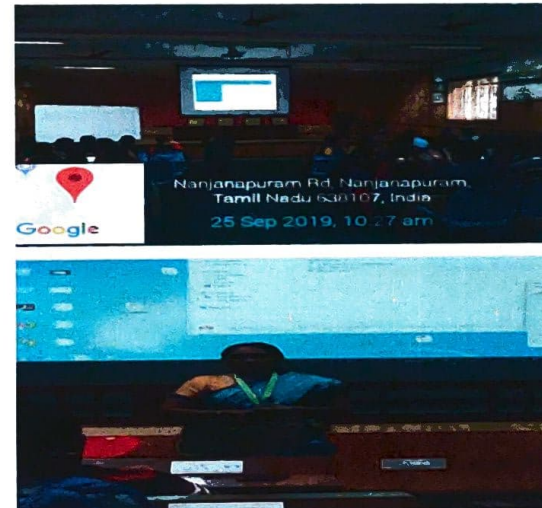

SMART CLASS ROOM