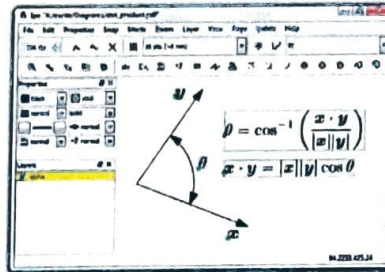

ONLINE TEACHING TOOLS

INTERACTIVE WHITE BOARD