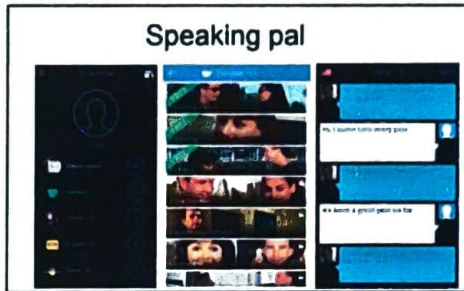

Speaking pal