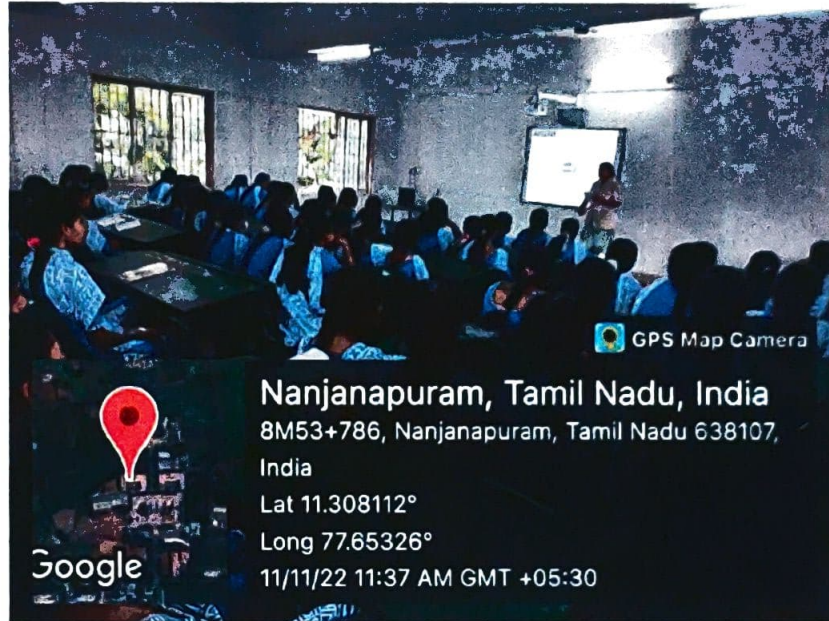

FACULTY NAME : D.R.PUSHPALATHA DEPARTMENT : COMPUTER SCIENCE (UG)

GPS Map Camera

Nanjanapuram, Tamil Nadu, India

8M53+786, Nanjanapuram, Tamil Nadu 638107,

India

Lat 11.308112°

Long 77.65326°

11/11/22 11:37 AM GMT +05:30

Google

INTERACTIVE BOARD