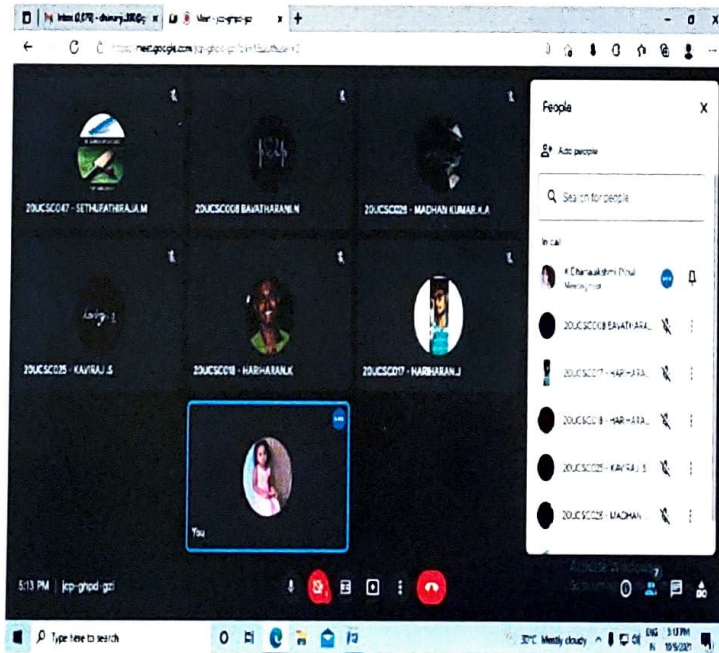

GOOGLE MEET