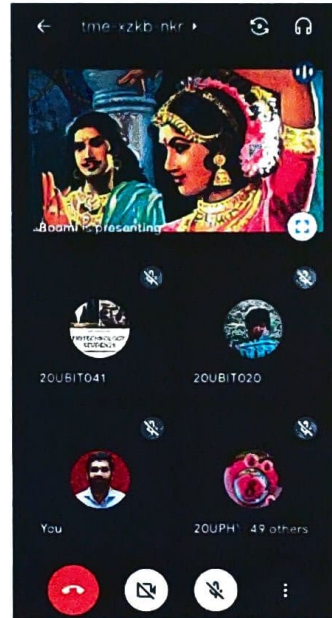

GOOGLE MEET

Dr. N. RAMAN
PRINCIPAL,
KONGU ARTS AND SCIENCE COLLEGE
(AUTONOMOUS)
NANJANAPURAM, ERODE - 638 107