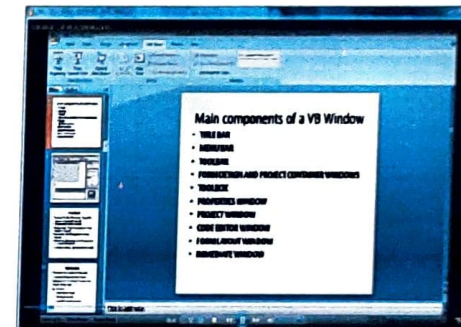

Additional Information

ICT tools used by the Teachers for the Teaching Learning Process (Sample Screenshots)

Virtual Lab

- MHRD Initiated this virtual lab to afford remote access to labs in various disciplines
- It paves the way to create curiosity among students to conduct experiments
- This facilitates to know the procedure and deep understanding of the experiments by animated demonstrations

VIRTUAL LAB

Teaching Laboratory Experiments through Virtual Lab

Dr. N. RAMAN
PRINCIPAL,
KONGU ARTS AND SCIENCE COLLEGE
(AUTONOMOUS)
NANJANAPURAM, ERODE - 638 107.

XP-PEN TABLET

Dr. N. RAMAN
 PRINCIPAL,
 KONGU ARTS AND SCIENCE COLLEGE
 (AUTONOMOUS)
 NANJANAPURAM, ERODE - 638 107.

THE VISUAL BASIC ENVIRONMENT

- Click on Start -> Programs -> Microsoft Visual Studio 6.0 -> Microsoft visual Basic 6.0
- The new project window appears. It has three tabs
- **New** : To start a new project
- **Existing** : To select from a list of Existing projects
- **Recent** : To select from the list of recently opened Projects.
- VB Window integrates many different functions (designing, editing, compiling and debugging)
- So it is referred to as an Integrated Development Environment Software (IDE)