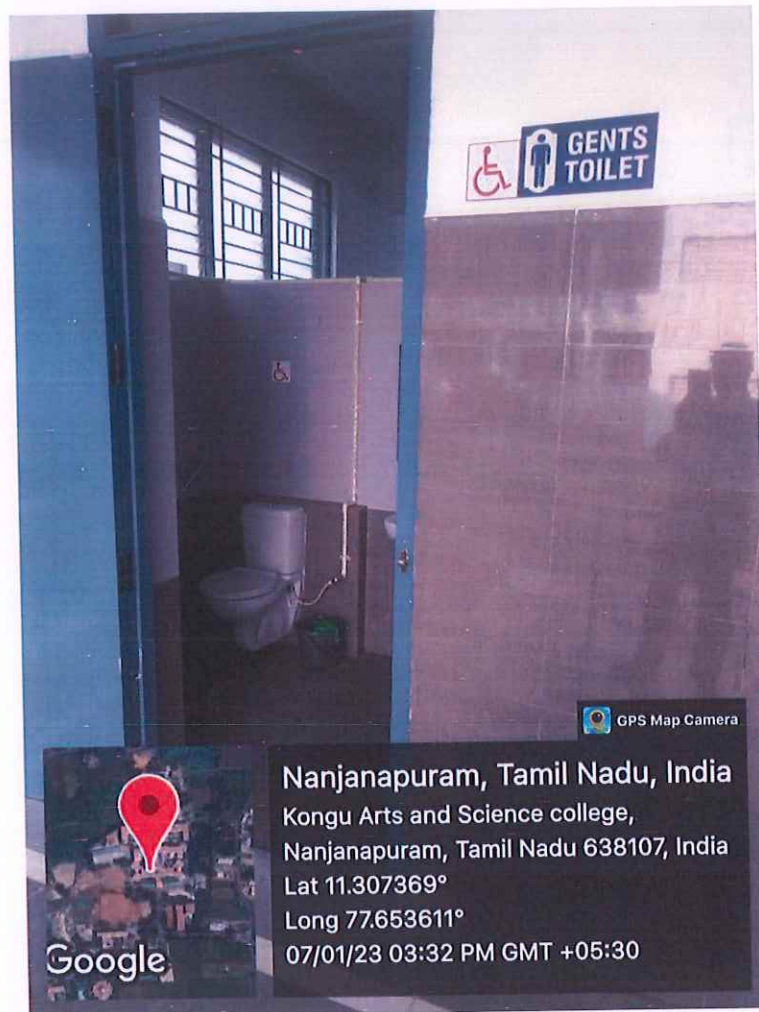

ERODE – 638 107

2. Disabled-Friendly Washrooms

The following are the geotagged photographs of Disabled-Friendly Washrooms incurred towards Divyangjan Students at the institution:

Dr. N. RAMAN
PRINCIPAL,
KONGU ARTS AND SCIENCE COLLEGE
(AUTONOMOUS)
NANJANAPURAM, ERODE - 638 107