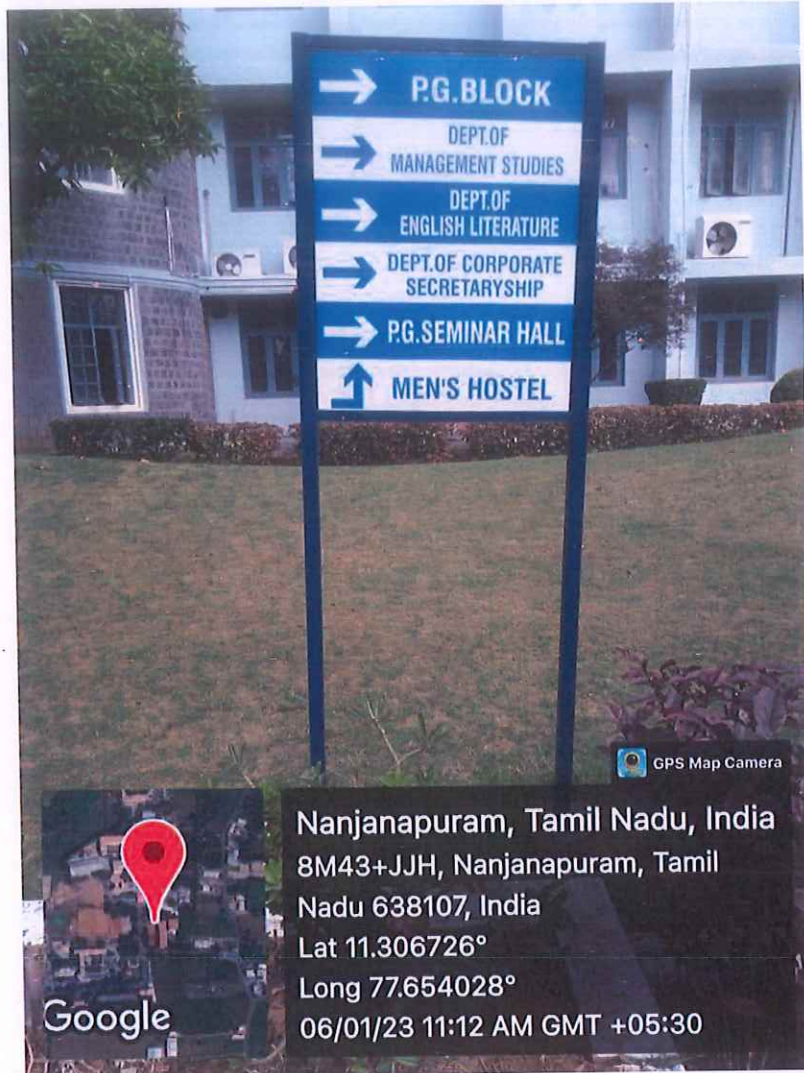

KONGU ARTS AND SCIENCE COLLEGE
(An Autonomous Institution, Affiliated to Bharathiar University, Coimbatore)

ERODE – 638 107

Sign Board placed to indicate P.G.Block. Men's Hostel and P.G.Seminar Hall