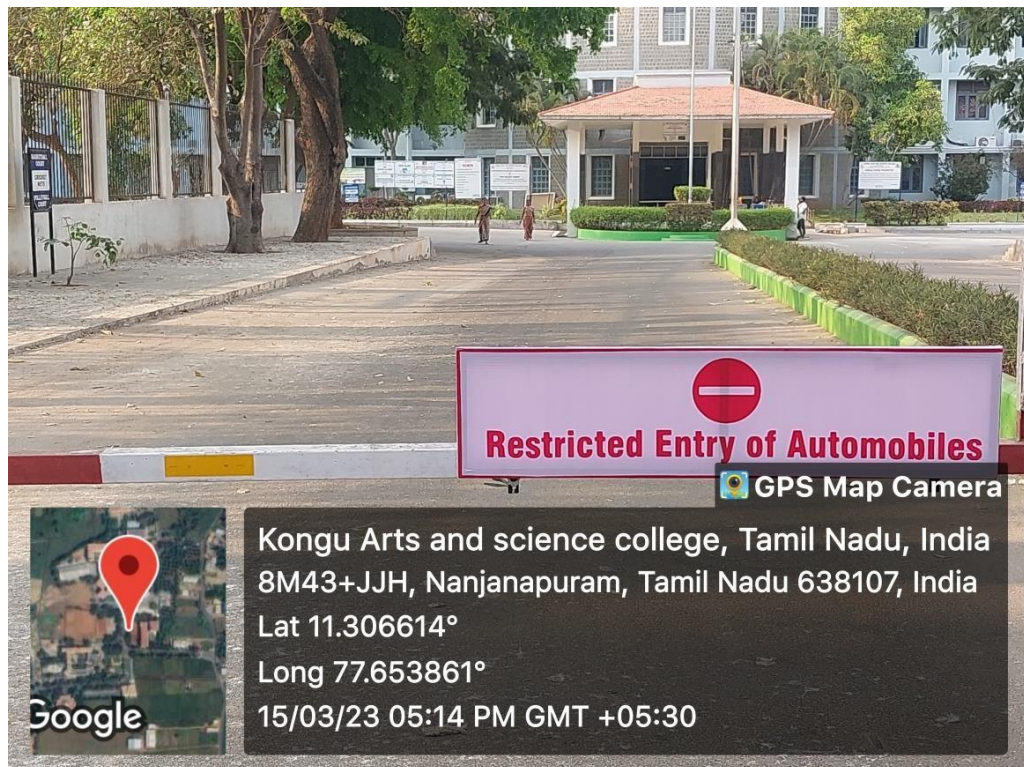

1. Restricted Entry of Automobiles

The entry point of the campus is strictly monitored by the security staff. The entry and exit of the visitors are recorded in the entry register and kept by the security staff. In the college premises students should wear identity cards. The Security officer has the right to check the identity cards of the students and deny the entry if they failed to show.

A separate parking area is allotted for students and staff for both 2 and 4-wheeler; it should be parked in the prescribed area only. The college buses have separate designated parking area.

Separate entry and exit gates controlled by the security staff at the Main gate

Separate parking area for the college Students

Separate parking area for the college staff members

Separate parking area for four wheelers

Separate parking for the college buses within the campus.

Vehicles are not allowed beyond this limit